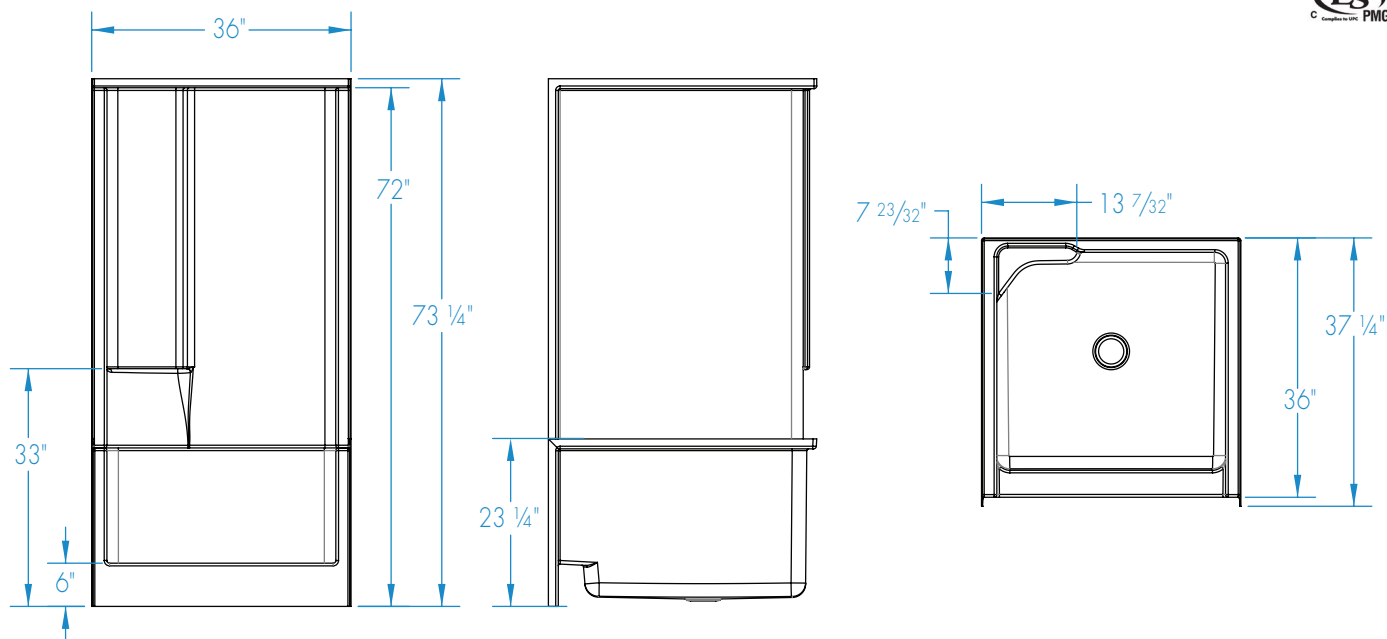

## FEATURES

- 2-piece shower
- Smooth wall
- Molded toiletry shelf
- Requires 52" turning space
- Center drain
- AcrylX™ applied acrylic surface
- Lifetime limited warranty

# 13632P

36 x 36 x 72 inches

**FEATURES** lbs      Dimensional Tolerance  $\pm \frac{3}{16}$ ". Dimensions needed for site preparation should be measured from the unit. Aquatic assumes no responsibility for preparatory work.

## DIMENSIONS

Specifications	inches
Width: Overall / Net	36
Depth: Overall / Net	37 1/4 / 36
Height: Overall / Net	73 1/4 / 72
Enclosure Opening	31 3/4
Skirt Height	6
Drain Rough-In (from Back Wall)	15 3/4
Drain Rough-In (from Side Wall)	18
Drain: Diameter / Clearance	3 1/4 / 3/4

## FRAMING DIMENSIONS inches

Type	D Depth	W Width	H Height	A	B	C
Alcove	37 1/4	36 1/8	-	Box Out	18	15 3/4