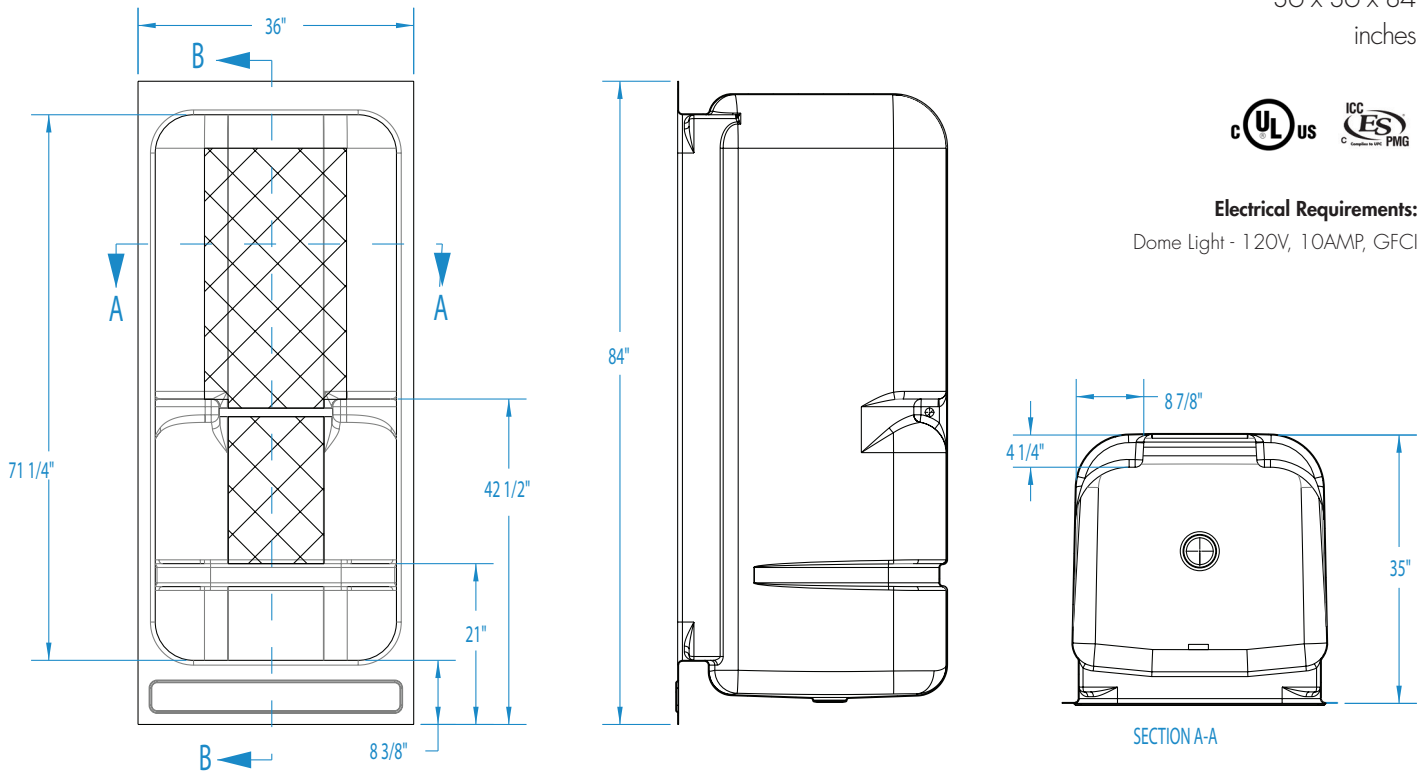

36AC – ACRYLIC SHOWERS

inches

36 x 36 x 84

SHOWER MODEL #36AC

FEATURES

- Decorative back wall
- Slip resistant, textured bottom
- Lucite® cast acrylic surface
- Face pack
- Limited 5-year warranty

OPTIONS

- Brass drain
- Dome light
- Shower door series: L533

36AC

36 x 36 x 84 inches

Electrical Requirements:

Dome Light - 120V, 10AMP, GFCI

FEATURES lbs Dimensional Tolerance ± 3/8". Dimensions needed for site preparation should be measured from the unit. Aquatic assumes no responsibility for preparatory work.

Type and Model #	Material	Wall Finish	Pieces	Drain	Seats	Lights	Pkg. Wt.
Shower #36AC	Acrylic	Smooth wall	1	Center	-	Optional	130

DIMENSIONS

Specifications	inches
Width: Overall / Net	36
Depth: Overall / Net	36 / 36
Height: Overall / Net	84
Enclosure Opening	31 1/2 W x 71 H
Skirt Height	8 3/8
Drain Rough-In (from Back Wall)	16 1/2
Drain Rough-In (from Side Wall)	18
Drain: Diameter / Clearance	3 1/4 / 2 3/4

FRAMING DIMENSIONS inches

Type	D Depth	W Width	H Height	A Box-Out	B	C
Alcove	37	36 1/8	-	6 x 6	18	16 1/2

*Refer to installation instructions for further detail. (domed models)