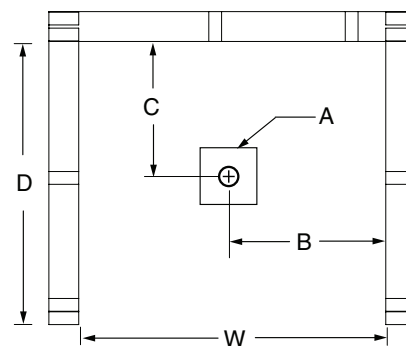

36AC – ACRYLIC SHOWERS

inches

36 x 36 x 84

SHOWER MODEL #36AC

FEATURES

- Decorative back wall
- Slip resistant, textured bottom
- Lucite® cast acrylic surface
- Face pack
- Limited 5-year warranty

OPTIONS

- Brass drain
- Dome light
- Shower door series: L533

36AC

36 x 36 x 84 inches

Electrical Requirements:

Dome Light - 120V, 10AMP, GFCI

FEATURES lbs Dimensional Tolerance ± 3/8". Dimensions needed for site preparation should be measured from the unit. Aquatic assumes no responsibility for preparatory work.

Type and Model #	Material	Wall Finish	Pieces	Drain	Seats	Lights	Pkg. Wt.
Shower #36AC	Acrylic	Smooth wall	1	Center	-	Optional	130

DIMENSIONS

Specifications	inches
Width: Overall / Net	36
Depth: Overall / Net	36 / 36
Height: Overall / Net	84
Enclosure Opening	31 1/2 W x 71 H
Skirt Height	8 3/8
Drain Rough-In (from Back Wall)	16 1/2
Drain Rough-In (from Side Wall)	18
Drain: Diameter / Clearance	3 1/4 / 2 3/4

FRAMING DIMENSIONS inches

Type	D Depth	W Width	H Height	A Box-Out	B	C
Alcove	37	36 1/8	-	6 x 6	18	16 1/2

*Refer to installation instructions for further detail. (domed models)