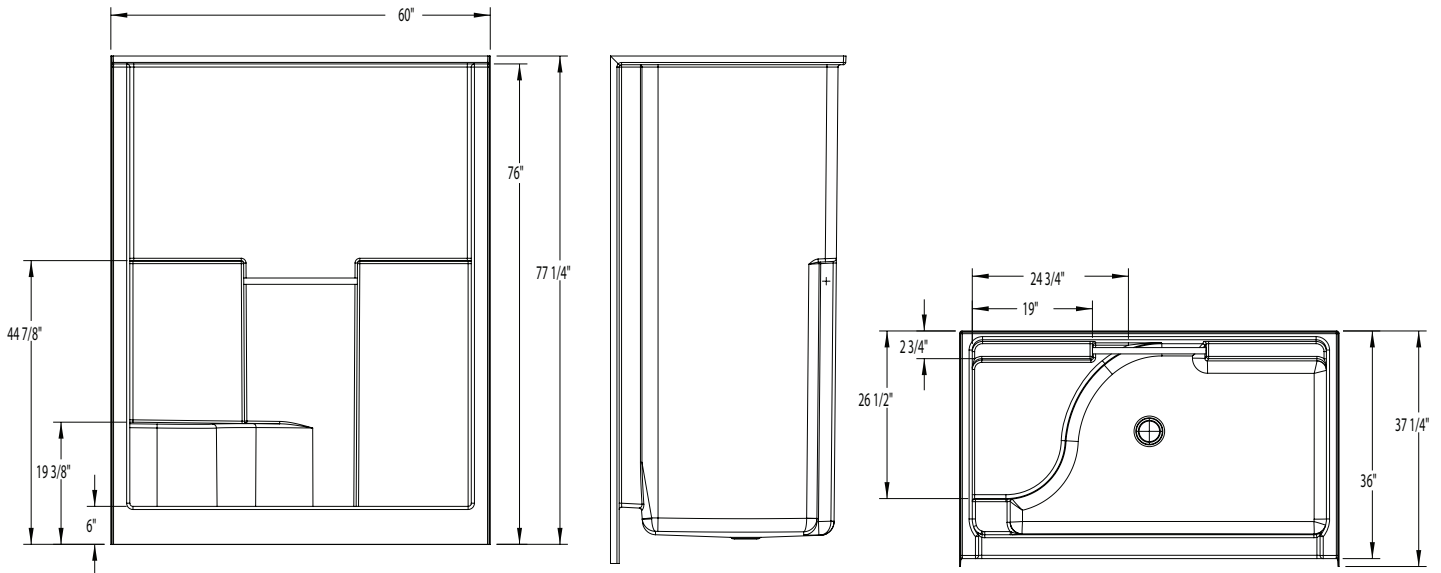

1603STS – EVERYDAY SHOWERS

60 x 36 x 76 inches

MODEL #1603STS

SUPERCORE SHOWER #1603STSSC

FEATURES

- Shower stall
- Smooth wall finish
- Integral toiletry shelves
- Slip resistant, textured bottom
- Left or right single seat
- Integral acrylic grab bar
- East zone only
- Center drain
- AcrylX™ applied acrylic surface
- Lifetime limited warranty

COLOR OPTIONS

Stock	Upgraded	Premium
Almond White	Linen/Biscuit Bone	Black Mexican Sand Sand Bar Sterling Silver

1603STS

60 x 36 x 76 inches

FEATURES lbs Dimensional Tolerance $\pm \frac{3}{8}$ ". Dimensions needed for site preparation should be measured from the unit. Aquatic assumes no responsibility for preparatory work.

Model #	Material	Wall Finish	Pieces	Drain	Seat	Net Wt.	Pkg. Wt.
Shower #1603STS	AcrylX™	Smooth	1	Center	1 seat (LH or RH)	144	149

DIMENSIONS

Specifications	inches
Width: Overall / Net	60
Depth: Overall / Net	37 1/4 / 36
Height: Overall / Net	77 1/4 / 76
Enclosure Opening	54
Skirt Height	6
Drain Rough-In (from Back Wall)	15 3/4
Drain Rough-In (from Side Wall)	30
Drain: Diameter / Clearance	3 1/4 / 7/8

FRAMING DIMENSIONS inches

Type	D Depth	W Width	H Height	A	B	C
Alcove	37 1/4	60 1/8	-	Box Out	30	15 3/4