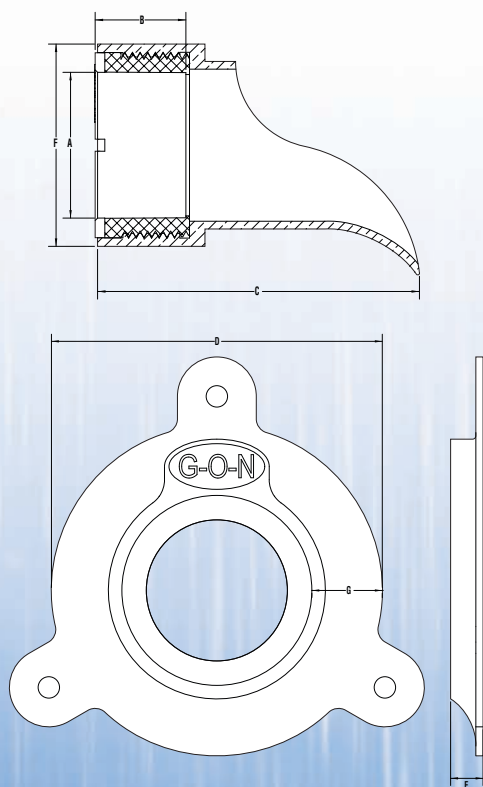

GLUE - ON - NOZZLE

- Set Nozzles When You Set Trim
- Anti-Theft Escutcheon & Bird Screen
- Saves Labor - Almost pays for itself
- Saves Material - No male adapters or bands
- Reduces Liability - No sharp PVC / ABS edges
- No Coordinating with Masonry or Stucco Crew

US Patent No. 7,618,067

Installation

Seal wall opening with 100% silicone caulk.

Install anti-theft escutcheon & secure with appropriate anchor.

Measure hub depth of G-O-N & cut stub-out to proper length.

Using solvent cement, place nozzle over pipe and into escutcheon.

Specifications

G-O-N	Approx. weight in lbs.	A Inside diameter	B Hub depth	C Nozzle depth	D Escutcheon width	E Escutcheon depth	F Overall dimension	G Escutcheon width
2"	3	2.39"	1.5"	5.25"	5.75"	.50"	3.25"	1.25"
3"	5	3.52"	1.5"	5.37"	7.00"	.57"	4.50"	1.25"
4"	7	4.52"	1.5"	5.37"	8.00"	.57"	5.50"	1.25"
6"	10	6.65"	1.5"	5.62"	10.25"	.57"	7.50"	1.25"
8"	13	8.65"	1.5"	5.62"	12.37"	.57"	10.00"	1.25"
10"	21	10.78"	2.5"	6.50"	14.50"	.57"	12.00"	1.25"
12"	26	12.78"	2.5"	7.50"	16.50"	.50"	14.00"	1.25"