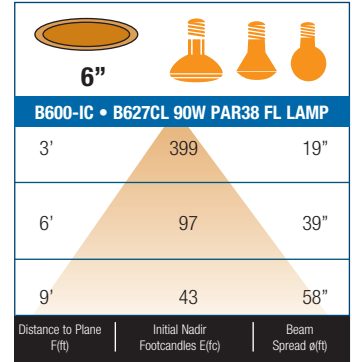

BEAM DIA. MEASURED AT 50% OF NADIR F.C.

FEATURES

- Thermally Protected IC housing.
- Adjustable socket bracket.
- Wire through junction box.
- Preinstalled adjustable bar hanger.
- Dependable, favorable design and effortless installation.
- 7-1/4" height allows use in 2" x 8" joist construction.
- Special screw on the frame locks bar hangers in place which prevents the housing from any movement once installed.
- Preinstalled socket cap provides electrical contact protection against dust, paint and over spray.

OPTIONS

AIR-SHUT

- Gasket to prevent air flow from heated or air conditioned spaces.
- Meets all national air flow requirements.

ITEM SELECTOR: (Please check the boxes below for the option desired)

TYPE	AIR-SHUT	OPTION	TRIM TYPE	BAFFLE	REFLECTOR	TRIM/RING	GLASS
B600-IC	☐ AT	☐ (W) With quick connects	☐ B630 ☐ B608 ☐ B601 ☐ B637 ☐ B615 ☐ B622 ☐ B689	☐ W ☐ CL	☐ WH ☐ Green		
			☐ B640 ☐ B602 ☐ B601L ☐ B643 ☐ B633 ☐ B623 ☐ B680	☐ P ☐ RG	☐ BK ☐ Yellow		
			☐ B620 ☐ B609 ☐ B605 ☐ B658 ☐ B634 ☐ B625	☐ SN ☐ W	☐ SN ☐ Pink		
			☐ B631 ☐ B619 ☐ B605L ☐ B659 ☐ B649 ☐ B624	☐ CP ☐ MB	☐ CP ☐ Brown		
			☐ B632 ☐ B646 ☐ B606 ☐ B675 ☐ AF633 ☐ B681	☐ BZ ☐ BZ	☐ CH ☐ Navy Blue		
			☐ AF637 ☐ B616 ☐ B606L ☐ B676 ☐ B225 ☐ B687	☐ CP ☐ CP	☐ PB ☐ Orange		
			☐ AF631 ☐ B663 ☐ B635 ☐ B612 ☐ B653 ☐ B682	☐ SN ☐ SN	☐ BZ ☐ Blue		
			☐ AF639 ☐ B664 ☐ B636 ☐ B645 ☐ B651 ☐ B693	☐ SHZ ☐ SHZ	☐ WH ☐ White		
			☐ AF640 ☐ B673 ☐ B641 ☐ B648 ☐ B611 ☐ B694				
			☐ B610 ☐ B674 ☐ B642 ☐ B652 ☐ B647 ☐ B688				
			☐ B607 ☐ B683 ☐ B656 ☐ B603 ☐ B644 ☐ B685				
			☐ B627 ☐ B684 ☐ B657 ☐ B604 ☐ B650 ☐ B696				

Specifications:

B600-IC

AIR-SHUT	OPTION	TRIM TYPE	BAFFLE	REFLECTOR	TRIM/RING	GLASS

BAFFLE	REFLECTOR	TRIM/RING
W White	CL Chrome	WH White
P Black	RG Gold	BK Black
SN Satin Nickel	W White	SN Satin Nickel
CP Copper	MB Black	CP Copper
BZ Bronze	BZ Bronze	CH Chrome
	CP Copper	PB Polish Brass
	SN Satin Nickel	BZ Bronze
	SHZ Satin Haze	

Sample of Catalog Number: B600-IC-AT-W-B630-W-WH

Submittal form is available @ www.iuseelite.com
Tel: 323-888-1973 • Fax: 323-888-1977

Specifications and Dimensions subject to change without notice.

REV: ELITE LIGHTING-SPEC-06-29-2011