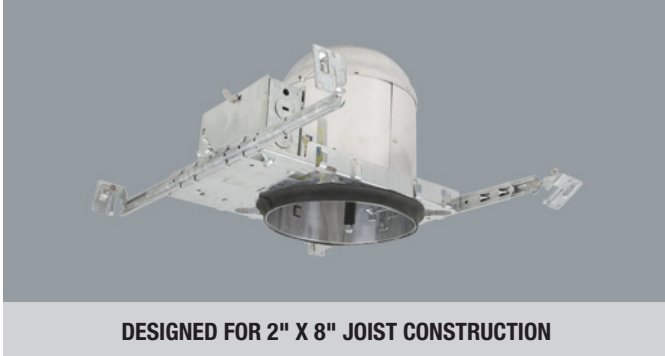

B600-IC

6" Universal 100W IC Housing

LAMP WATTAGE: (1) MAX. 75W R/PAR40/PAR38, 75W R/PAR30, 60W A19, 65W BR30