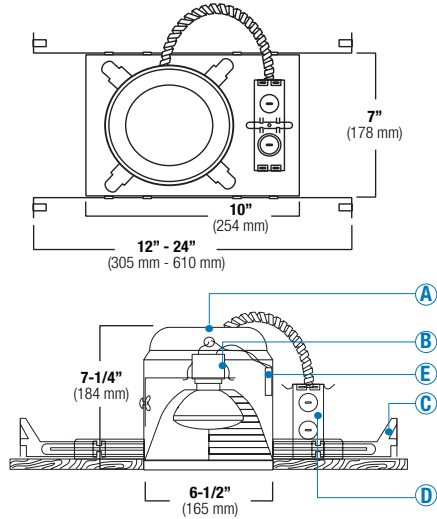

DESIGNED FOR 2" X 8" JOIST CONSTRUCTION

Catalog Number:

Project Name:

Type:

Note:

DESCRIPTION

For new construction. Thermally protected, IC rated specification grade recessed housing. Accommodates up to 100W R40, par38, 75W PAR30, R30 lamps, 60W A19 lamps and 65W BR30 lamps. Furnished with pre-installed adjustable bar hangers. Junction box is provided with four 1/2" KOs, one 3/4" KO and four Romex knockouts with strain relief.

SPECIFICATION

A. HOUSING - Die-formed all aluminum construction for maximum heat dissipation and rust protection. Adjusts vertically in plaster frame to accommodate 1/2" to 1-3/8" ceiling.

B. SOCKET - Medium base screw shell porcelain socket reinstalled on adjustable mounting bracket is designed to allow usage of different lamp types, as well as proper and consistent lamp positioning.

C. BAR HANGERS - Preinstalled bar hangers allow housing to be positioned and locked at any point within a 24" joist span. They can be positioned on either the long or short axis of the housing and can be shortened for 12" joists. They contain a double-headed real nail for 20° downward angle for better contact, and the 90° pivoting mounting plate makes installation fast and accurate. Bar hangers can fit onto T-Bar spline with additional slots and holes for special mounting methods if necessary.

D. JUNCTION BOX - ETL listed for through-branch circuit wiring and has four 1/2" KOs, one 3/4" KO and four Romex knockouts with true pry-out slots and strain clamps.

E. THERMAL PROTECTION - Standard thermal protection device guards against improper installation, overlampping and misuse of insulation material.