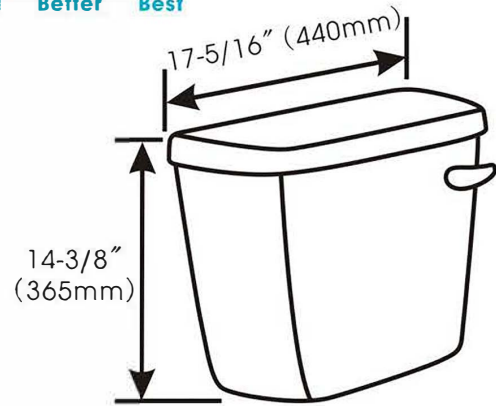

Toilet Series

Toilet Tank

MaP Result (Flush)

1000 gram

Fixture dimensions and hydraulic performance meet or exceed ANSI/ASME standard A112.19.2M and CAN/CSA B-45 requirements.

Model	Color
572-6196	Biscuit

Luxury Line 1.28GPF HET 3" Flush 10" Rough-In Right Hand Tank

DESCRIPTION

- * Water Saving Unit -- 1.28GPF –
- * Upgrade Fill And Flush Valve System
- * High Performance Flushing System
- * Color Matched Tank Handle
- * Works With Delano Toilet Bowl, 572-6192, 572-6193 & 572-6194
- * ADA Compliant When Paired With 572-6194