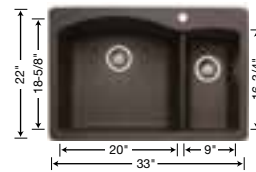

BLANCO DIAMOND™ 1-1/2 Bowl Dual Deck Design

Anthracite	440199
Cinder	441464
Metallic Gray	440198
White	440200
Biscuit	440201
Biscotti	441221
Truffle	441282
Café Brown	440197

440197 – Café Brown Depth = 9-1/2" / 8"