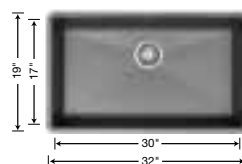

BLANCO PRECIS™ Super Single Bowl

440148 – Metallic Gray Depth = 9-1/2"

Anthracite	440149
Cinder	441478
Metallic Gray	440148
White	440150
Biscuit	440151
Biscotti	441299
Truffle	441297
Café Brown	440147