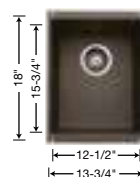

BLANCO PRECIS™ Medium Single Bowl

515653 – Café Brown Depth = 7-1/2"

Anthracite	513424
Cinder	519048
Metallic Gray	513425
White	513422
Biscuit	513423
Biscotti	517110
Truffle	517676
Café Brown	515653