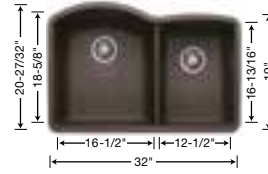

Conquer the demands of everyday life — beautifully. From generously sized one-piece shapes that hold everything, to dual bowls that allow for the perfect blend of design and function. DIAMOND™ is hard-working, good looking and absolutely enduring.

BLANCO DIAMOND™ 1-3/4 Bowl True Undermount Design

Anthracite	440179
Cinder	441469
Metallic Gray	440178
White	440180
Biscuit	440181
Biscotti	441222
Truffle	441284
Café Brown	440177

440177 – Café Brown Depth = 9-1/2" / 8"