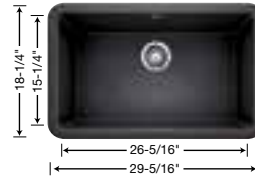

BLANCO IKON™ Apron Front Single Bowl