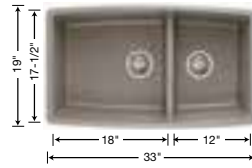

BLANCO PERFORMA™ Medium 1-3/4 Bowl

441315 – Truffle Depth = 10" / 10"

Anthracite	441312
Cinder	441474
Metallic Gray	441309
White	441310
Biscuit	441311
Biscotti	441314
Truffle	441315
Café Brown	441313