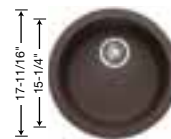

BLANCORONDO™ Bar Sink Dual Deck Design

515803 – Café Brown Depth = 6-5/8"

Anthracite	511632
Cinder	518911
Metallic Gray	513382
White	511631
Biscuit	513381
Biscotti	517143
Truffle	517699
Café Brown	515803