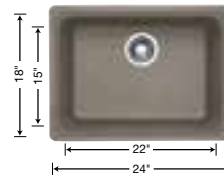

BLANCO VISION™ Single Bowl

441370 – Truffle Depth = 7-3/4"

Anthracite	441367
Cinder	441472
Biscotti	441368
Truffle	441370
Café Brown	441369