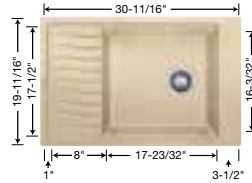

BLANCO PRECIS™ Medium Single with Drainer

520855 – Biscotti Depth = 7-1/2"

Stainless Steel Drainer Grid (included)

Anthracite	520850
Cinder	520851
Metallic Gray	520852
White	520853
Biscuit	520854
Biscotti	520855
Truffle	520856
Café Brown	520857