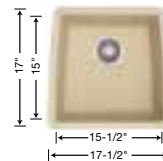

BLANCO PERFORMA™ Bar Bowl

441224 – Biscotti Depth = 9"

Anthracite	440079
Cinder	441475
Metallic Gray	440082
White	440081
Biscuit	440080
Biscotti	441224
Truffle	441288
Café Brown	440078