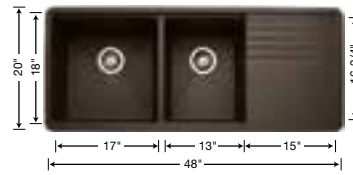

BLANCO PRECIS™ Multi-Level

440399 – Café Brown Depth = 9-1/2" / 9-1/2"

Anthracite	440408
Cinder	441471
Metallic Gray	440411
White	440410
Biscuit	440409
Biscotti	441293
Truffle	441292
Café Brown	440399

CUSTOM ACCESSORIES INCLUDED

Stainless Steel Grid (left bowl)

Stainless Steel Grid (right bowl)

15" Stainless Steel Drainer Grid

Stainless Steel Colander

Walnut Cutting Board