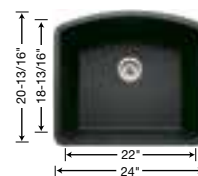

BLANCO DIAMOND™ Single Bowl True Undermount Design

Anthracite	440174
Cinder	441468
Metallic Gray	440173
White	440175
Biscuit	440176
Biscotti	441220
Truffle	441281
Café Brown	440172

440174 – Anthracite Depth = 10"