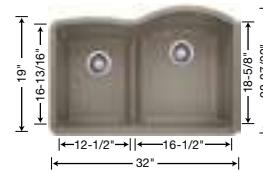

BLANCO DIAMOND™ 1-3/4 Bowl Reverse with Low-Divide True Undermount Design

Anthracite	441598
Cinder	441600
Metallic Gray	441601
White	441603
Biscuit	441606
Biscotti	441607
Truffle	441608
Café Brown	441609

441608 – Truffle Depth = 9-1/2" / 9-1/2"

From spacious kitchens to cozy condos, double bowl to single bowl, our DIAMOND™ collection has something for everyone. Even larger-handled pots and pans feel at home – and won't scratch – in our 1-3/4 bowl with its convenient low divide.