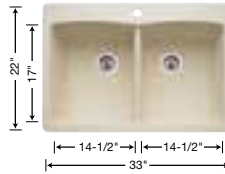

BLANCO DIAMOND™ Equal Double Bowl Dual Deck Design

Anthracite	440220
Cinder	441466
Metallic Gray	440219
White	440221
Biscuit	440222
Biscotti	441217
Truffle	441285
Café Brown	440218

440222 – Biscuit Depth = 9-1/2" / 9-1/2"