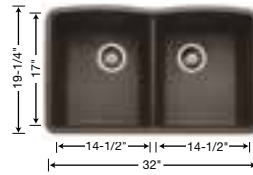

BLANCO DIAMOND™ Equal Double Bowl True Undermount Design

Anthracite	440184
Cinder	441470
Metallic Gray	440183
White	440185
Biscuit	440186
Biscotti	441223
Truffle	441286
Café Brown	440182

440182 – Café Brown Depth = 9-1/2" / 9-1/2"