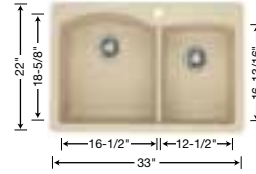

BLANCO DIAMOND™ 1-3/4 Bowl Dual Deck Design

Anthracite	440215
Cinder	441465
Metallic Gray	440214
White	440216
Biscuit	440217
Biscotti	441216
Truffle	441283
Café Brown	440213

441216 – Biscotti Depth = 9-1/2" / 8"