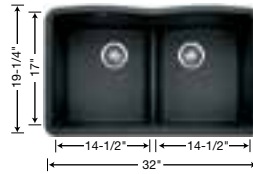

BLANCO DIAMOND™ Equal Double Bowl with Low-Divide True Undermount Design

Anthracite	442075
Cinder	442071
Metallic Gray	442077
White	442074
Biscuit	442076
Biscotti	442073
Truffle	442072
Café Brown	442078

442075 – Anthracite Depth = 9-1/2" / 9-1/2"