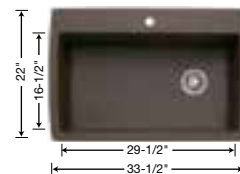

BLANCO DIAMOND™ Super Single Bowl Dual Deck Design

Anthracite	440194
Cinder	441467
Metallic Gray	440193
White	440195
Biscuit	440196
Biscotti	441214
Truffle	441287
Café Brown	440192

440192 – Café Brown Depth = 9-1/2"