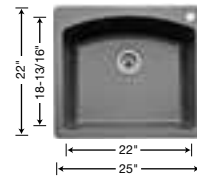

BLANCO DIAMOND™ Single Bowl Dual Deck Design

440209 – Metallic Gray Depth = 10"

Anthracite	440210
Cinder	441463
Metallic Gray	440209
White	440211
Biscuit	440212
Biscotti	441215
Truffle	441280
Café Brown	440208