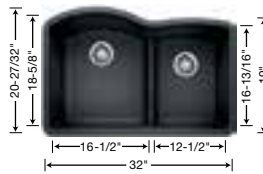

BLANCO DIAMOND™ 1-3/4 Bowl with Low-Divide True Undermount Design

Anthracite	441590
Cinder	441591
Metallic Gray	441592
White	441593
Biscuit	441594
Biscotti	441595
Truffle	441596
Café Brown	441597

441590 – Anthracite Depth = 9-1/2" / 9-1/2"