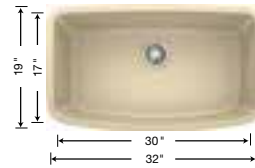

BLANCO VALEA™ Super Single Bowl

441612 – Biscotti Depth = 9-1/2"

Anthracite	441610
Cinder	441611
Metallic Gray	441775
White	441773
Biscuit	441774
Biscotti	441612
Truffle	441772
Café Brown	441613

BLANCO VALEA™

Long lasting appeal and your budget lasts longer as well. The VALEA™ sink — inspired by German heritage and expertise, where dedicated craftsmen blend iconic design, stunning color and unmatched durability to bring you a sink worthy of your kitchen transformation.