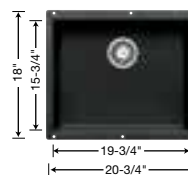

BLANCO PRECIS™ Large Single Bowl

513428 – Anthracite Depth = 7-1/2"

Anthracite	513428
Cinder	519049
Metallic Gray	513429
White	513426
Biscuit	513427
Biscotti	517109
Truffle	517677
Café Brown	515652