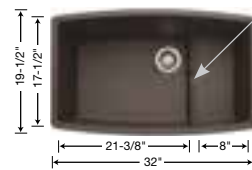

BLANCO PERFORMA™ CASCADE Super Single Bowl

Hidden groove drains water into main bowl.

440063 – Café Brown Depth = 10" / 7-3/4"

Anthracite	440064
Cinder	441476
Metallic Gray	440067
White	440066
Biscuit	440065
Biscotti	441227
Truffle	441291
Café Brown	440063