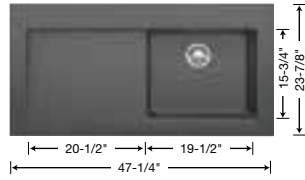

BLANCO MODEX™ Super Single Bowl

Anthracite	518619
Cinder	519448
White	519449

519448 – Cinder Depth = 7-7/8"

CUSTOM ACCESSORIES INCLUDED