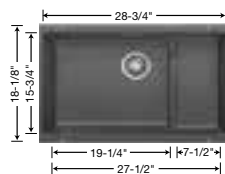

BLANCO PRECIS™ CASCADE Super Single Bowl

519451 – Cinder Depth = 7-7/8" / 5-1/2"

Anthracite	519450
Cinder	519451
Metallic Gray	519452
White	519453
Biscuit	519454
Biscotti	519455
Truffle	519456
Café Brown	519457