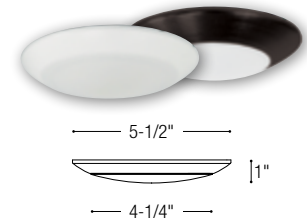

PRODUCT IMAGES AND DIMENSIONS

NLOPAC-R4509
4" AC Opal

NLOPAC-R6509
6" AC Opal

NLOPAC-R4T24
4" AC T24 Opal

NLOPAC-R6T24
6" AC T24 Opal

NLOPAC-R8T24
8" AC T24 Opal

AC Opal Series

Size / Lumens / Wattage	Color Temperature	Finish
NLOPAC-R4509 = 4" / 650lm / 10.5W	27A = 2700K	BZ = Bronze
NLOPAC-R6509 = 6" / 1050lm / 15W	30A = 3000K	NM = Natural Metal
	40A = 4000K	W = White
	50A = 5000K ¹	
NLOPAC-R4T24 = 4" / 850lm / 13W	27 = 2700K	BZ = Bronze
NLOPAC-R6T24 = 6" / 1050lm / 16W	30 = 3000K	NM = Natural Metal
NLOPAC-R8T24 = 8" / 2000lm / 32W	40 = 4000K	W = White
	50 = 5000K ²	