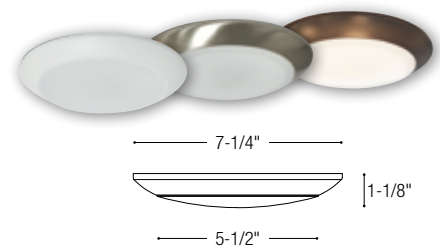

PRODUCT IMAGES AND DIMENSIONS

NLOPAC-R4509
4" AC Opal

NLOPAC-R6509
6" AC Opal

NLOPAC-R4T24
4" AC T24 Opal

NLOPAC-R6T24
6" AC T24 Opal

NLOPAC-R8T24
8" AC T24 Opal

AC Opal Series

Size / Lumens / Wattage	Color Temperature	Finish
NLOPAC-R4509 = 4" / 650lm / 10.5W	27A = 2700K	BZ = Bronze
NLOPAC-R6509 = 6" / 1050lm / 15W	30A = 3000K	NM = Natural Metal
	40A = 4000K	W = White
	50A = 5000K ¹	
NLOPAC-R4T24 = 4" / 850lm / 13W	27 = 2700K	BZ = Bronze
NLOPAC-R6T24 = 6" / 1050lm / 16W	30 = 3000K	NM = Natural Metal
NLOPAC-R8T24 = 8" / 2000lm / 32W	40 = 4000K	W = White
	50 = 5000K ²	