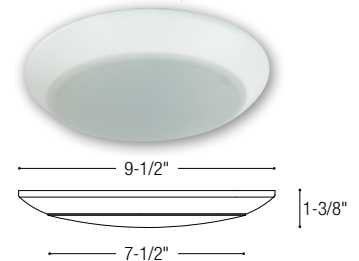

PRODUCT IMAGES AND DIMENSIONS

NLOPAC-R4509
4" AC Opal

NLOPAC-R6509
6" AC Opal

NLOPAC-R4T24
4" AC T24 Opal

NLOPAC-R6T24
6" AC T24 Opal

NLOPAC-R8T24
8" AC T24 Opal

AC Opal Series

Size / Lumens / Wattage	Color Temperature	Finish
NLOPAC-R4509 = 4" / 650lm / 10.5W	27A = 2700K	BZ = Bronze
NLOPAC-R6509 = 6" / 1050lm / 15W	30A = 3000K	NM = Natural Metal
	40A = 4000K	W = White
	50A = 5000K ¹	
NLOPAC-R4T24 = 4" / 850lm / 13W	27 = 2700K	BZ = Bronze
NLOPAC-R6T24 = 6" / 1050lm / 16W	30 = 3000K	NM = Natural Metal
NLOPAC-R8T24 = 8" / 2000lm / 32W	40 = 4000K	W = White
	50 = 5000K ²	