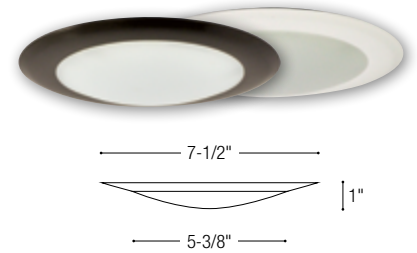

PRODUCT IMAGES AND DIMENSIONS

NLOPAC-R4509
4" AC Opal

NLOPAC-R6509
6" AC Opal

NLOPAC-R4T24
4" AC T24 Opal

NLOPAC-R6T24
6" AC T24 Opal

NLOPAC-R8T24
8" AC T24 Opal

AC Opal Series

Size / Lumens / Wattage	Color Temperature	Finish
NLOPAC-R4509 = 4" / 650lm / 10.5W	27A = 2700K	BZ = Bronze
NLOPAC-R6509 = 6" / 1050lm / 15W	30A = 3000K	NM = Natural Metal
	40A = 4000K	W = White
	50A = 5000K ¹	
NLOPAC-R4T24 = 4" / 850lm / 13W	27 = 2700K	BZ = Bronze
NLOPAC-R6T24 = 6" / 1050lm / 16W	30 = 3000K	NM = Natural Metal
NLOPAC-R8T24 = 8" / 2000lm / 32W	40 = 4000K	W = White
	50 = 5000K ²	