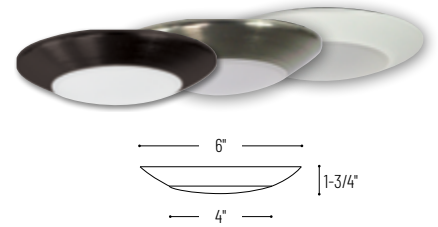

PRODUCT IMAGES AND DIMENSIONS

NLOPAC-R4509
4" AC Opal