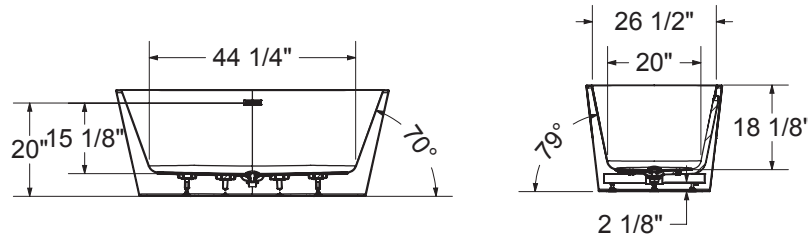

Louie 5829

Model number:

106384

Dimensions: 58" x 29" x 23"

Installation: Freestanding

Material: Acrylic

Standard Features:

- Seamless 1-piece bathtub with symmetrical look
- Maximised bathing well with comfortable backrests and center drain
- Linear overflow and waste in chrome (pre-installed)
- F² Drain compatible
- Adjustable leveling legs for easy installation
- Available in white only

Options (Visit our website for a complete list of our options)

No	Description
<input type="checkbox"/> OPT 20260	Linear-rounded overflow & waste metal trim kit

Louie 5829

Model number:

106384

Dimensions: 58" x 29" x 23"

Installation: Freestanding

Material: Acrylic

All dimensions are approximate. Structure measurements must be verified against the unit to ensure proper fit.

Dimensions:

58 1/4 x 28 7/8 x 22 7/8 in.
(1479 x 733 x 581 mm)

Weight:

119 lbs -

Drain location:

Center

Project:

Contractor:

Representative:

Date: