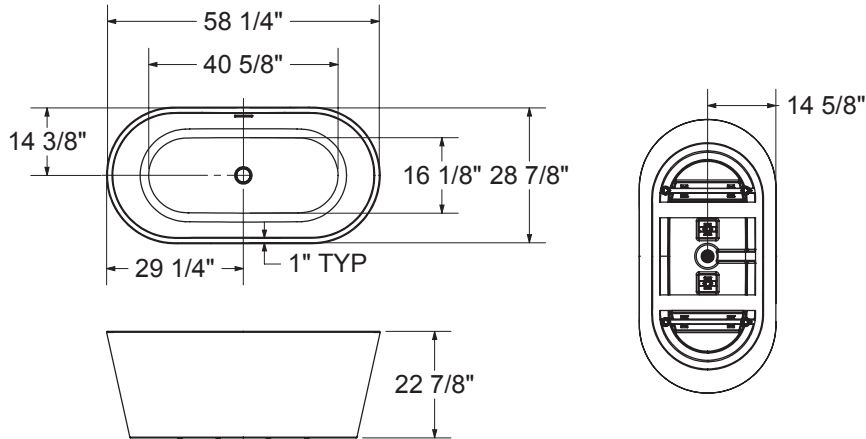

Louie 5829

Model number:

106384

Dimensions: 58" x 29" x 23"

Installation: Freestanding

Material: Acrylic

Standard Features:

- Seamless 1-piece bathtub with symmetrical look
- Maximised bathing well with comfortable backrests and center drain
- Linear overflow and waste in chrome (pre-installed)
- F² Drain compatible
- Adjustable leveling legs for easy installation
- Available in white only

Options (Visit our website for a complete list of our options)

No	Description
<input type="checkbox"/> OPT 20260	Linear-rounded overflow & waste metal trim kit

Louie 5829

Model number:

106384

Dimensions: 58" x 29" x 23"

Installation: Freestanding

Material: Acrylic

All dimensions are approximate. Structure measurements must be verified against the unit to ensure proper fit.

Dimensions:

58 1/4 x 28 7/8 x 22 7/8 in.
(1479 x 733 x 581 mm)

Weight:

119 lbs -

Drain location:

Center

Project:

Contractor:

Representative:

Date: