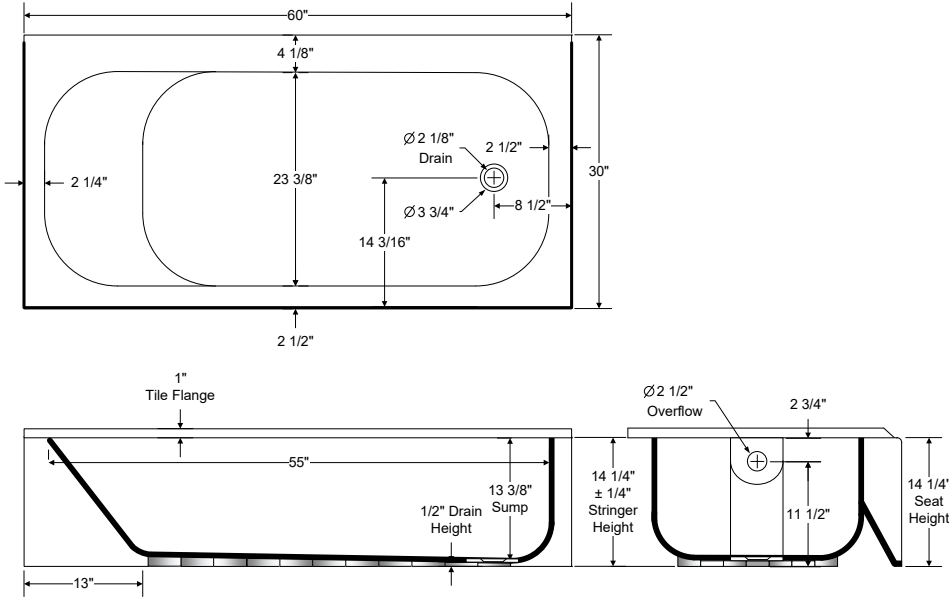

# BootzCast

**Model number:**

**BZ117200**

**Dimensions:** 60" x 30" x 14"

**Installation:** Alcove

**Material:** Porcelain-finished Steel

**Dimensions:**

60 x 30 x 14 1/4 in.  
(x x mm)

**Water capacity:**

39 gallons - liters

**Weight:**

72 lbs - kg

**Bathing well:**

55 1/4 X 23 3/8 in.

**Deep sump height:**

13 3/8 in. - mm

**Deck width:**

30 in. -

**Drain location:**

Left

Right

Project:

Contractor:

Representative: