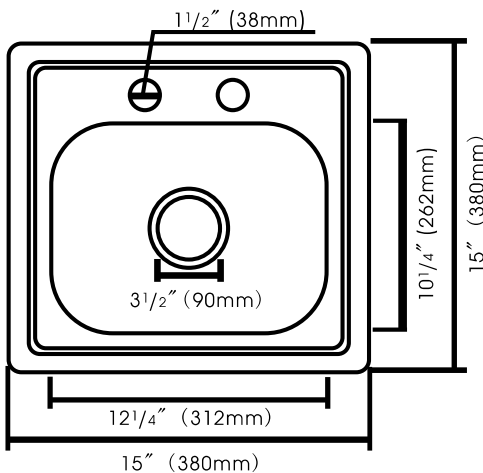

Stainless Steel Kitchen Sink

Top-Mount Single Bowl

Model	Depth	Gauge	Hole
004-136	6"	22G	2
481-5477	8"	22G	2

15" x 15" Top-Mount Single Bowl

FEATURES

- * Premium Grade 304 Stainless Steel
- * 6" Depth * 22 Gauge
- * 8" Depth * 22 Gauge
- * Lustrous Satin
- * 3½ Drain Opening
- * Fully Coated Underneath with Heavy Duty Sound Deadening Pad
- * Includes Fasteners and Instructions
- * Cutout Template on Box
- * Limited Lifetime Warranty