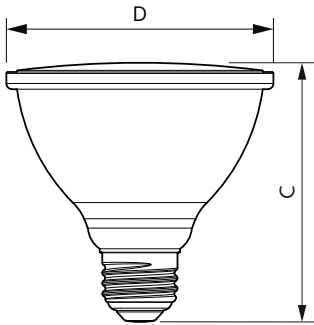

PAR38 LED

Warnings and Safety

- Suitable for use in damp locations.
- Not for use in totally enclosed luminaires.
- CAUTION: Risk of electric shock - do not use where directly exposed to water.
- NOTES: This device complies with Part 18 of the FCC rule. This product may cause interference with other devices. If interference occurs, change the location of the products involved. This RFLD device complies with Canadian ICES-005

Dimensional drawing

Classic PAR38 120V 14-120W 1200lm 25D 40