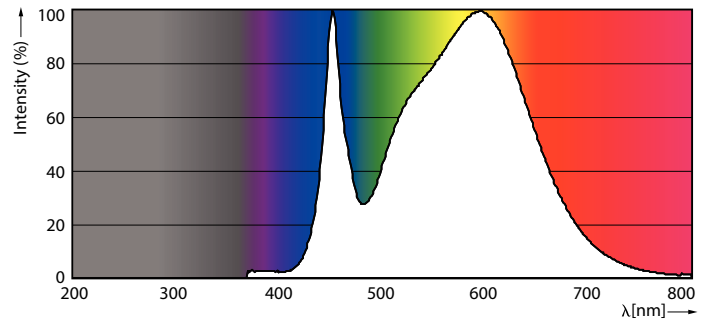

14-120W E26 PAR38