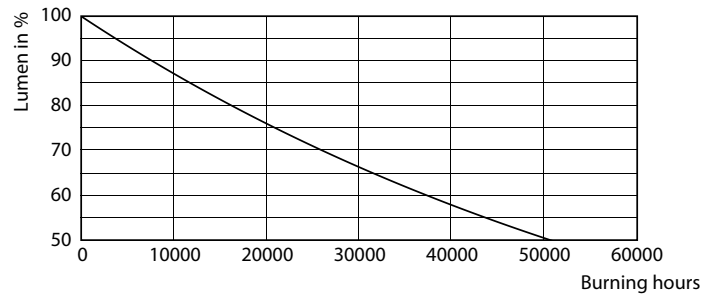

PAR38 LED

Lifetime

14-120W E26 PAR38

14-120W E26 PAR38