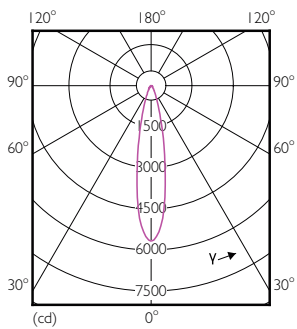

Photometric data

14-120W E26 PAR38 25D 840 4000K