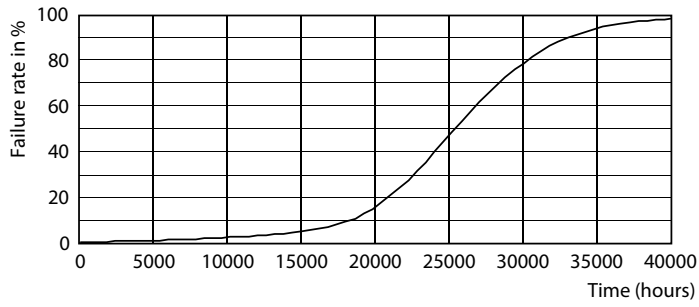

PAR38 LED

Lifetime

14-120W E26 PAR38

14-120W E26 PAR38