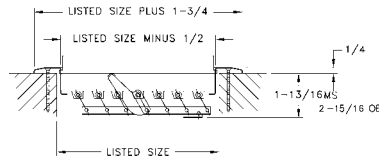

A613MS/A613OB Register

- Aluminum face/fin construction
- For sidewall or ceiling application
- Three-way deflection
- Three-way air pattern
- Adjustable curved blades increase deflection control
- Galvanized multi-shutter valve or opposed-blade damper
- Bright White finish

A613 Available Sizes (in.)					
HT	WIDTH				
	6	8	10	12	14
4		X	X		
6	X		X	X	X
8		X		X	X
10			X		
12				X	
14					X