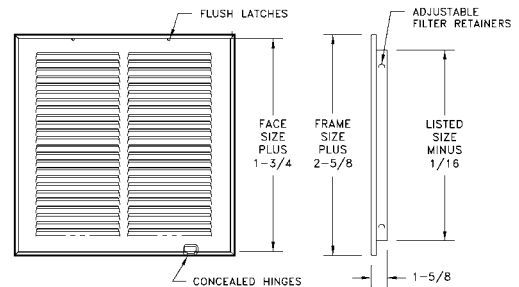

659 Return Air Filter Grille

- All-steel construction
- 1/3" spaced fins set at 20 degrees
- Effectively conceals filter
- Use standard 1" thick disposable filters (not included)
- Removable face for easy installation and cleaning
- Equipped with adjustable filter retainers
- Bright White finish
- Some sizes are available factory installed filters (Model 659FIL). Contact factory for details.

Note: When ordering, specify horizontal dimension first.

659 Standard Sizes (in.)										
HT	WIDTH									
	10	12	14	16	18	20	24	25	30	36
6		X	X				X		X	
8							X		X	
10	X					X	X		X	
12		X			X	X	X		X	
14			X			X	X	X	X	X
16				X		X	X	X	X	
18					X		X		X	
20	X	X	X	X		X	X	X	X	
24		X	X		X	X	X		X	
25			X	X		X		X		
30			X	X		X	X		X	
36							X			

Contact factory for sizes not listed.