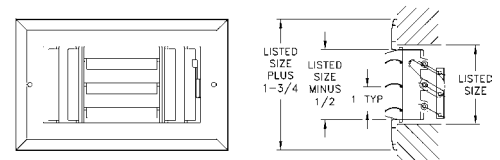

A611MS/A611OB Register

- Aluminum face/fin construction
- For sidewall or ceiling application
- One-way deflection
- One-way air pattern
- Adjustable curved blades increase deflection control
- Galvanized multi-shutter valve or opposed-blade damper
- Bright White finish

A611 Available Sizes (in.)					
HT	WIDTH				
	6	8	10	12	14
4		X	X	X	
6	X		X	X	X
8		X	X	X	X
10			X		
12				X	

A612MS/A612OB Register

- Aluminum face/fin construction
- For sidewall or ceiling application
- Two-way deflection
- Two-way air pattern
- Adjustable curved blades increase deflection control
- Galvanized multi-shutter valve or opposed-blade damper
- Bright White finish

A612 Available Sizes (in.)				
HT	WIDTH			
	8	10	12	14
6		X	X	X
8	X		X	X
10		X		
12			X	

A613MS/A613OB Register

- Aluminum face/fin construction
- For sidewall or ceiling application
- Three-way deflection
- Three-way air pattern
- Adjustable curved blades increase deflection control
- Galvanized multi-shutter valve or opposed-blade damper
- Bright White finish

A613 Available Sizes (in.)					
HT	WIDTH				
	6	8	10	12	14
4		X	X		
6	X		X	X	X
8		X		X	X
10			X		
12				X	
14					X