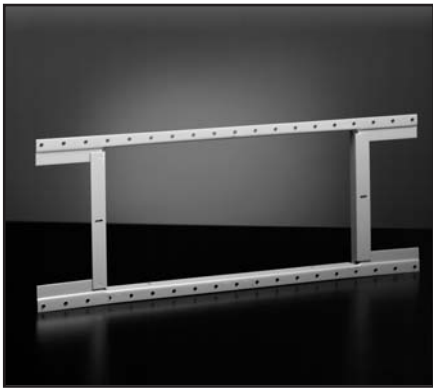

RESIDENTIAL CONSTRUCTION FEATURES3

SIDEWALL/CEILING REGISTERS & GRILLES

3	Steel Sidewall Stud Frame	.11	
301 (A301)	Steel (Stamped Aluminum) Curved Blade One-Way	.11	.42
302 (A302)	Steel (Stamped Aluminum) Curved Blade Two-Way	.12	.42
303 (A303)	Steel (Stamped Aluminum) Curved Blade Three-Way	.12-13	.42
304 (A304)	Steel (Stamped Aluminum) Curved Blade Four-Way	.13	.42
300M Series	Stamped Curved-Blade Register with Multi-Louver Damper	.14	.42
A611	Stamped Aluminum Curved Blade Register One-Way, MS/OB	.15	.43
A612	Stamped Aluminum Curved Blade Register Two-Way, MS/OB	.15	.43
A613	Stamped Aluminum Curved Blade Register Three-Way, MS/OB	.15	.43
A614	Stamped Aluminum Curved Blade Register Four-Way, MS/OB	.16	.43
A618	Stamped Aluminum Straight Blade Register, MS/OB	.16	.44
621	Stamped Steel Four-Way Register	.17	.44
631	Stamped Steel Three-Way Register	.17	.45
650 (A650)	Stamped Steel/Aluminum Return Grille	.17-18	.45
651	Stamped Steel Register	.18	.45
659	Stamped Steel Filter Grille	.18	.45
661 (A661)	Stamped Steel/Aluminum Two-Way Register	.19	.46
672	Stamped Steel Return Grille	.20	.46
673	Stamped Steel Filter Grille	.20	.46
681	Stamped Steel One-Way Register	.21	.47
682	Stamped Steel Two-Way Register	.21	.47
683	Stamped Steel Three-Way Register	.21	.47
684	Stamped Steel Four-Way Register	.21	.47
680M Series	Stamped Lanced-Blade Register with Multi-Louver Damper	.22	.47

Model 3 Sidewall Stud Frame

- All-steel construction
- Extension arms fasten directly to studs
- Provides solid foundation for register and stackhead
- Permits good plaster base right up to frame

Model 3 Available Sizes (in.)					
HT	WIDTH				
		10	12	14	24
4		X			
6	X	X	X	X	X