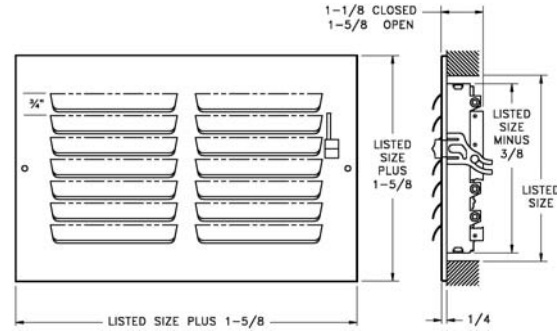

A302 Available Sizes (in.)		
HT	WIDTH	
		10
6	X	X
8		X
10	X	

303 Register

- All-steel one-piece stamped-face curved-blade construction
- Three-way deflection
- Three-way air pattern
- For sidewall or ceiling application
- Multi-shutter valve
- Listed heights 10" and larger require double valves
- Bright White enamel finish

303 Available Sizes (in.)						
HT	WIDTH					
		6	8	10	12	14
4		X	X		X	
6	X	X	X	X	X	X
8		X	X	X	X	
10			X			
12				X		

A303 Register

- Aluminum one-piece stamped-face curved-blade construction
- For sidewall or ceiling application
- Three-way deflection
- Three-way air pattern
- Galvanized multi-shutter valve
- Listed heights 10" and larger require double valves
- Bright White enamel finish

A303 Available Sizes (in.)					
HT	WIDTH				
		6	8	10	12
4		X			
6	X		X	X	X
8		X	X	X	
10			X		
12				X	

304 Register

- All-steel one-piece stamped-face curved-blade construction
- Four-way deflection
- Four-way air pattern
- For sidewall or ceiling application
- Multi-shutter valve
- Listed heights 10" and larger require double valves
- Bright White enamel finish