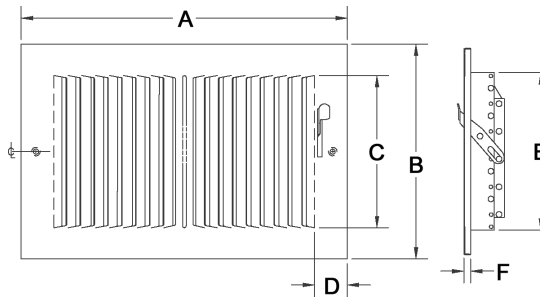

684 Available Sizes (in.)						
HT	WIDTH					
	6	8	10	12	14	16
6	X					
8		X				
10			X			
12				X		
14					X	
16						X

680M Series Register

- All-steel construction with metal handle
- Stamped, straight-blade supply register with multi-louver damper for ceiling or sidewall installation
- Stamped, one-piece face with multi-louver damper for volume control
- Fins spaced on 1/2" centers at 40 degrees
- Available in 1-way, 2-way, 3-way and 4-way airflow patterns
- Bright White finish

681M Available Sizes (in.)							
HT	WIDTH						
	8	10	12	14	16	18	20
4	X						
6		X	X	X	X		X
8			X				

A	B	C	D	E	F
LISTED SIZE PLUS 1-3/4"	LISTED SIZE PLUS 1-3/4"	LISTED SIZE MINUS 5/8"	1-3/16"	LISTED SIZE MINUS 1/4"	5/16"