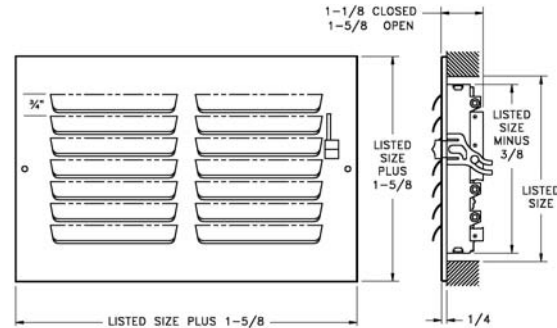

A303 Register

- Aluminum one-piece stamped-face curved-blade construction
- For sidewall or ceiling application
- Three-way deflection
- Three-way air pattern
- Galvanized multi-shutter valve
- Listed heights 10" and larger require double valves
- Bright White enamel finish

A303 Available Sizes (in.)						
HT	WIDTH					
		6	8	10	12	14
4		X				
6	X		X	X	X	
8		X	X	X		
10			X			
12				X		

304 Register

- All-steel one-piece stamped-face curved-blade construction
- Four-way deflection
- Four-way air pattern
- For sidewall or ceiling application
- Multi-shutter valve
- Listed heights 10" and larger require double valves
- Bright White enamel finish

304 Available Sizes (in.)						
HT	WIDTH					
		6	8	10	12	14
6	X					
8		X				
10			X			
12				X		
14					X	

A304 Register

- Aluminum one-piece stamped-face curved-blade construction
- For sidewall or ceiling application
- Four-way deflection
- Four-way air pattern
- Galvanized multi-shutter valve
- Listed heights 10" and larger require double valves
- Bright White enamel finish

A304 Available Sizes (in.)					
HT	WIDTH				
		6	8	10	12
6	X				
8		X			
10			X		
12				X