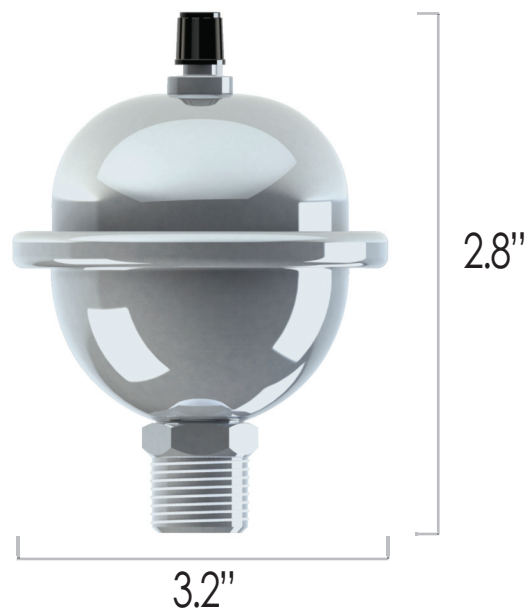

## ZEP-1

### Stainless Steel Expansion Tank

for Tankless and POU Water Heaters

*(heaters with 2 gallons or less of total water volume)*

*~ Required for any tankless where circulation is used ~*

- Entire tank is constructed of 304 stainless steel
  - 1/2" NPTM 304 stainless steel connection
- Adjustable air charge preset from factory at 50psi
  - Butyl membrane diaphragm
- UV resistant and approved for outdoor installation
  - NSF61 certified
  - Made in Italy