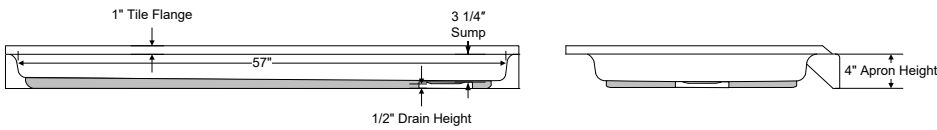

ShowerCast Plus (Square Drain)

Model number:

BZ101102

Dimensions: 60" x 32" x 5"

Installation:

Material: Porcelain-finished Steel

Dimensions:

60 x 32 x 5 in.
(x x mm)

Weight:

48 lbs (kg)

Shape:

Rectangular

Drain location:

Left

Right

Installation:

Alcove

Project:

Contractor:

Representative:

Date:

Tel:

Notes: