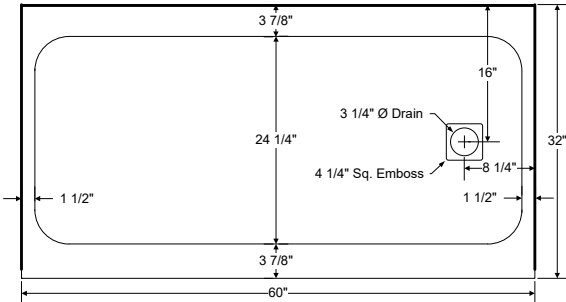

ShowerCast Plus (Square Drain)

Model number:

BZ101102

Dimensions: 60" x 32" x 5"

Installation:

Material: Porcelain-finished Steel

Dimensions:

60 x 32 x 5 in.
(x x mm)

Weight:

48 lbs (kg)

Shape:

Rectangular

Drain location:

Left

Right

Installation:

Alcove

Project:

Contractor:

Representative:

Date:

Tel:

Notes: