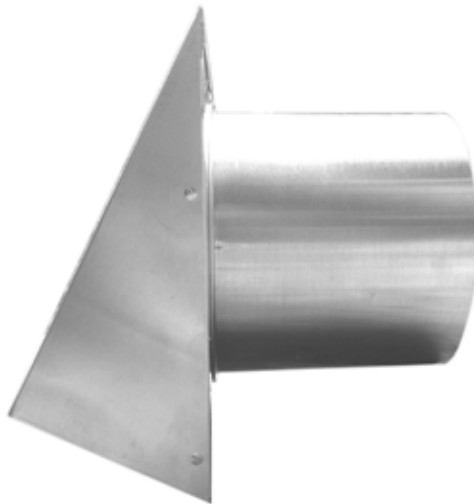

Builder's Best, Inc.
 201 Broiles Drive
 Jacksonville, TX 75766
 903-586-8283
 sales@venting.biz
 BuildersBest.com

AWM604 Aluminum Heavy Gauge Hood with Screen

DESCRIPTION

The AWM604 is a heavy duty aluminum wall vent hood.

PRODUCT FEATURES

- Mouth opening exceeds pipe area for best airflow
- Riveted construction, no caulk
- Available without tailpipe, with 6" tailpipe or 11" tailpipe
- 4 mounting holes for secure connections

PRODUCT SPECIFICATIONS

- 24 gauge mill finish aluminum
- ¼" x ¼" screens mechanically inserted and removable

PART NUMBERS & DIMENSIONS

Dia.	Tail	Flapper	Screen	Case #	Qty	Pkg	A (in.)	B (in.)	C (in.)	D (in.)
4"	n/a	n/a	¼"x¼" removable	111173	20	Bulk	7	4	5.25	n/a
4"	6"	n/a	¼"x¼" removable	111115	12	Bulk	7	4	5.25	6
4"	11"	n/a	¼"x¼" removable	011106	12	Bulk	7	4	5.25	11
5"	n/a	n/a	¼"x¼" removable	111175	12	Bulk	9	4	8	n/a
5"	6"	n/a	¼"x¼" removable	111117	12	Bulk	9	4	8	6
5"	11"	n/a	¼"x¼" removable	111107	6	Bulk	9	4	8	11
6"	n/a	n/a	¼"x¼" removable	111177	12	Bulk	9	4	8	n/a
6"	6"	n/a	¼"x¼" removable	111119	12	Bulk	9	4	8	6
6"	11"	n/a	¼"x¼" removable	111109	6	Bulk	9	4	8	11
7"	n/a	n/a	¼"x¼" removable	111179	12	Bulk	11.25	5.375	10	n/a
7"	6"	n/a	¼"x¼" removable	111121	10	Bulk	11.25	5.375	10	6
7"	11"	n/a	¼"x¼" removable	111111	6	Bulk	11.25	5.375	10	11
8"	n/a	n/a	¼"x¼" removable	111181	12	Bulk	11.25	5.375	10	n/a
8"	6"	n/a	¼"x¼" removable	111122	10	Bulk	11.25	5.375	10	6
8"	11"	n/a	¼"x¼" removable	111112	6	Bulk	11.25	5.375	10	11
10"	n/a	n/a	¼"x¼" removable	111183	2	Bulk	14.125	6.875	12	n/a
10"	6"	n/a	¼"x¼" removable	111123	2	Bulk	14.125	6.875	12	6
10"	11"	n/a	¼"x¼" removable	011113	1	Ind Box	14.125	6.875	12	11
12"	n/a	n/a	¼"x¼" removable	111185	2	Bulk	14.125	6.875	14	n/a
12"	6"	n/a	¼"x¼" removable	111124	2	Bulk	14.125	6.875	14	6
12"	11"	n/a	¼"x¼" removable	011114	1	Ind Box	14.125	6.875	14	11