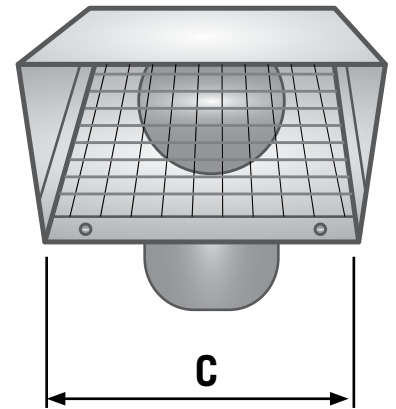

Builder's Best, Inc.
 201 Broiles Drive
 Jacksonville, TX 75766
 903-586-8283
 sales@venting.biz
 BuildersBest.com

AWM604 Aluminum Heavy Gauge Hood with Screen

DESCRIPTION

The AWM604 is a heavy duty aluminum wall vent hood.

PRODUCT FEATURES

- Mouth opening exceeds pipe area for best airflow
- Riveted construction, no caulk
- Available without tailpipe, with 6" tailpipe or 11" tailpipe
- 4 mounting holes for secure connections

PRODUCT SPECIFICATIONS

- 24 gauge mill finish aluminum
- ¼" x ¼" screens mechanically inserted and removable

PART NUMBERS & DIMENSIONS

Dia.	Tail	Flapper	Screen	Case #	Qty	Pkg	A (in.)	B (in.)	C (in.)	D (in.)
4"	n/a	n/a	¼"x¼" removable	111173	20	Bulk	7	4	5.25	n/a
4"	6"	n/a	¼"x¼" removable	111115	12	Bulk	7	4	5.25	6
4"	11"	n/a	¼"x¼" removable	011106	12	Bulk	7	4	5.25	11
5"	n/a	n/a	¼"x¼" removable	111175	12	Bulk	9	4	8	n/a
5"	6"	n/a	¼"x¼" removable	111117	12	Bulk	9	4	8	6
5"	11"	n/a	¼"x¼" removable	111107	6	Bulk	9	4	8	11
6"	n/a	n/a	¼"x¼" removable	111177	12	Bulk	9	4	8	n/a
6"	6"	n/a	¼"x¼" removable	111119	12	Bulk	9	4	8	6
6"	11"	n/a	¼"x¼" removable	111109	6	Bulk	9	4	8	11
7"	n/a	n/a	¼"x¼" removable	111179	12	Bulk	11.25	5.375	10	n/a
7"	6"	n/a	¼"x¼" removable	111121	10	Bulk	11.25	5.375	10	6
7"	11"	n/a	¼"x¼" removable	111111	6	Bulk	11.25	5.375	10	11
8"	n/a	n/a	¼"x¼" removable	111181	12	Bulk	11.25	5.375	10	n/a
8"	6"	n/a	¼"x¼" removable	111122	10	Bulk	11.25	5.375	10	6
8"	11"	n/a	¼"x¼" removable	111112	6	Bulk	11.25	5.375	10	11
10"	n/a	n/a	¼"x¼" removable	111183	2	Bulk	14.125	6.875	12	n/a
10"	6"	n/a	¼"x¼" removable	111123	2	Bulk	14.125	6.875	12	6
10"	11"	n/a	¼"x¼" removable	011113	1	Ind Box	14.125	6.875	12	11
12"	n/a	n/a	¼"x¼" removable	111185	2	Bulk	14.125	6.875	14	n/a
12"	6"	n/a	¼"x¼" removable	111124	2	Bulk	14.125	6.875	14	6
12"	11"	n/a	¼"x¼" removable	011114	1	Ind Box	14.125	6.875	14	11