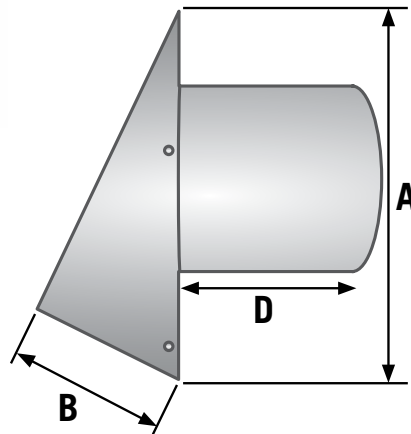

PRODUCT FEATURES

- Mouth opening exceeds pipe area for best airflow
- Riveted construction, no caulk
- Available without tailpipe, with 6" tailpipe or 11" tailpipe
- 4 mounting holes for secure connections

PRODUCT SPECIFICATIONS

- 24 gauge mill finish aluminum
- ¼" x ¼" screens mechanically inserted and removable

PART NUMBERS & DIMENSIONS

Dia.	Tail	Flapper	Screen	Case #	Qty	Pkg	A (in.)	B (in.)	C (in.)	D (in.)
4"	n/a	n/a	¼"x¼" removable	111173	20	Bulk	7	4	5.25	n/a
4"	6"	n/a	¼"x¼" removable	111115	12	Bulk	7	4	5.25	6
4"	11"	n/a	¼"x¼" removable	011106	12	Bulk	7	4	5.25	11
5"	n/a	n/a	¼"x¼" removable	111175	12	Bulk	9	4	8	n/a
5"	6"	n/a	¼"x¼" removable	111117	12	Bulk	9	4	8	6
5"	11"	n/a	¼"x¼" removable	111107	6	Bulk	9	4	8	11
6"	n/a	n/a	¼"x¼" removable	111177	12	Bulk	9	4	8	n/a
6"	6"	n/a	¼"x¼" removable	111119	12	Bulk	9	4	8	6
6"	11"	n/a	¼"x¼" removable	111109	6	Bulk	9	4	8	11
7"	n/a	n/a	¼"x¼" removable	111179	12	Bulk	11.25	5.375	10	n/a
7"	6"	n/a	¼"x¼" removable	111121	10	Bulk	11.25	5.375	10	6
7"	11"	n/a	¼"x¼" removable	111111	6	Bulk	11.25	5.375	10	11
8"	n/a	n/a	¼"x¼" removable	111181	12	Bulk	11.25	5.375	10	n/a
8"	6"	n/a	¼"x¼" removable	111122	10	Bulk	11.25	5.375	10	6
8"	11"	n/a	¼"x¼" removable	111112	6	Bulk	11.25	5.375	10	11
10"	n/a	n/a	¼"x¼" removable	111183	2	Bulk	14.125	6.875	12	n/a
10"	6"	n/a	¼"x¼" removable	111123	2	Bulk	14.125	6.875	12	6
10"	11"	n/a	¼"x¼" removable	011113	1	Ind Box	14.125	6.875	12	11
12"	n/a	n/a	¼"x¼" removable	111185	2	Bulk	14.125	6.875	14	n/a
12"	6"	n/a	¼"x¼" removable	111124	2	Bulk	14.125	6.875	14	6
12"	11"	n/a	¼"x¼" removable	011114	1	Ind Box	14.125	6.875	14	11