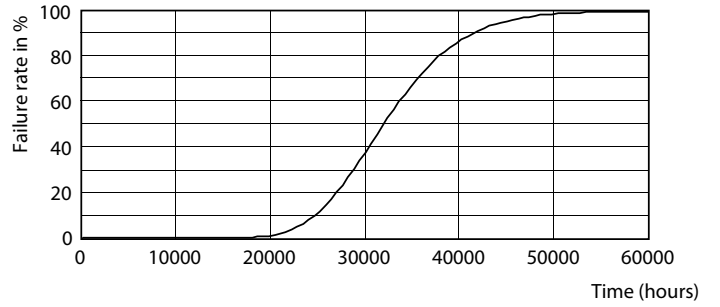

LEDtubes 1200mm T8 120-277 16W 1800lm 4000K

LED InstantFit Lamps

Lifetime