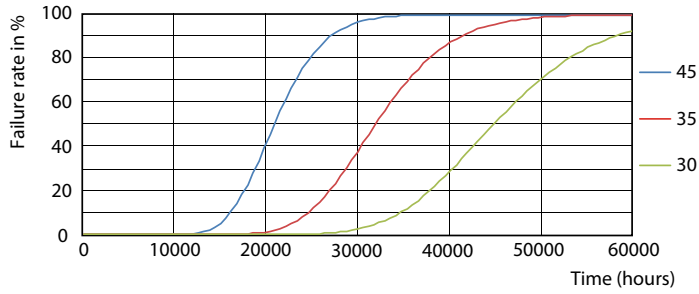

LED InstantFit Lamps

Lifetime