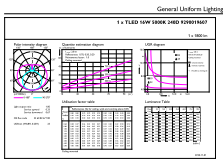

Photometric data

General Uniform Lighting