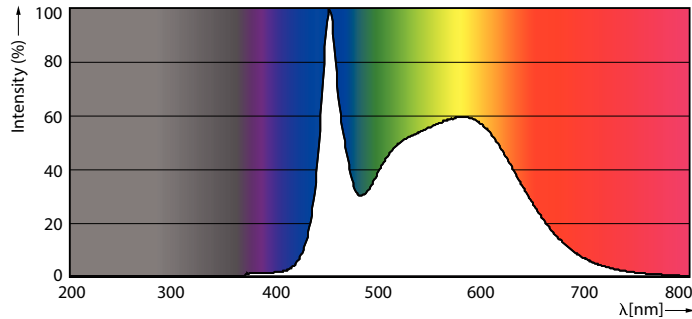

LEDtubes 1200mm T8 120-277 16W 1800lm 5000K