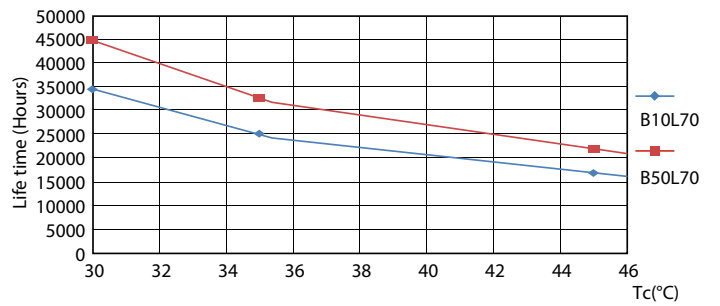

LEDtubes 1200mm T8 120-277 16W 1800lm 4000K