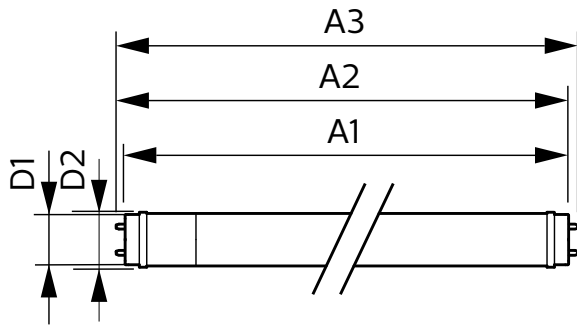

### Product data

General Information	
Base	G13 [ Medium Bi-Pin Fluorescent]
Nominal Lifetime (Nom)	36000 h
Switching Cycle	50000X
B50L70	36000 h
Light Technical	
Color Code	850 [ CCT of 5000K]
Initial lumen (Nom)	1800 lm
Luminous Flux (Rated) (Nom)	1800 lm
Correlated Color Temperature (Nom)	5000 K
Color Consistency	<6
Color Rendering Index (Nom)	80
LLMF At End Of Nominal Lifetime (Nom)	70 %
Operating and Electrical	
Input Frequency	20K to 120K Hz
Power (Rated) (Nom)	16 W
Lamp Current (Max)	330 mA
Lamp Current (Min)	110 mA
Starting Time (Nom)	0.5 s
Warm Up Time to 60% Light (Nom)	0.5 s
Power Factor (Nom)	0.9
Voltage (Nom)	120-277, 347 V

Temperature	
T-Ambient (Max)	45 °C
T-Ambient (Min)	-20 °C
T-Storage (Max)	65 °C
T-Storage (Min)	-40 °C
T-Case Maximum (Nom)	35 °C
Controls and Dimming	
Dimmable	No
Mechanical and Housing	
Product Length	1200 mm
Approval and Application	
Energy Saving Product	Yes
Approbation Marks	RoHS compliance UL certificate
Product Data	
Order product name	16T8/LED/48-850/IF18/G 25/1
EAN/UPC - Product	046677542092
Order code	542092
Numerator - Quantity Per Pack	1
Numerator - Packs per outer box	25
Material Nr. (12NC)	929001960704
Net Weight (Piece)	0.215 kg

## Dimensional drawing

TLED 1200mm T8 120-277 16W 1800lm 5000K

Product	D1	D2	A1	A2	A3
16T8/LED/48-850/IF18/G 25/1	25.7 mm	28 mm	1198 mm	1205 mm	1212 mm