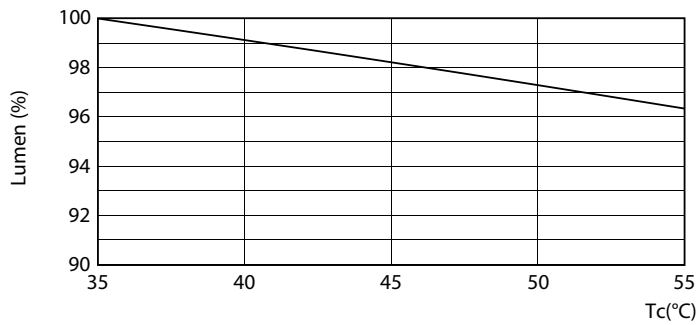

LEDtubes 1200mm T8 120-277 16W 1800lm 4000K

LEDtubes 1200mm T8 120-277 16W 1800lm 4000K