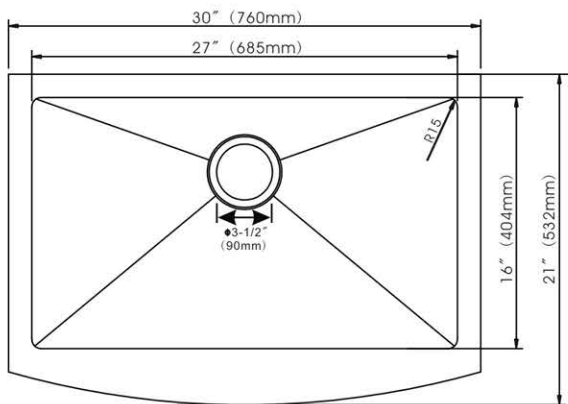

# Stainless Steel Kitchen Sink

30" x 21" x 10" Under-Mount Single Bowl  
 Curved Apron Front Farm Sink

**Product Compliance:**  
 • ASME A112.19.3-2008 / CSA B45.4-08

Model	Depth	Gauge
482-0255	10"	16G

## 30" x 21" x 10" R15 Radius Under-Mount Single Bowl Curved Apron Front Farm Sink

### FEATURES

- \* Premium Grade T-304 Stainless Steel
- \* R15 Radius Corner for Easy Cleaning
- \* 10" Apron Height, 10" Depth Bowl, 16 Gauge
- \* Lustrous Satin
- \* Highlighted Rim
- \* 3-1/2" Drain Opening
- \* Fully Coated Underneath with Heavy Duty Sound Deadening Pads
- \* Includes 7 Fasteners and Installation Instructions
- \* Cutout Template (DXF File Available)
- \* Limited Lifetime Warranty