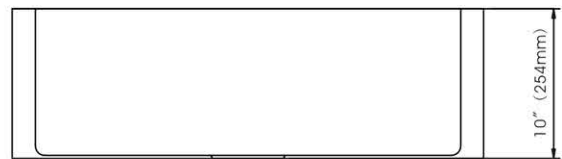

# Stainless Steel Kitchen Sink

30" x 21" x 10" Under-Mount Single Bowl  
 Curved Apron Front Farm Sink

**Product Compliance:**  
 • ASME A112.19.3-2008 / CSA B45.4-08

Model	Depth	Gauge
482-0255	10"	16G

## 30" x 21" x 10" R15 Radius Under-Mount Single Bowl Curved Apron Front Farm Sink

### FEATURES

- \* Premium Grade T-304 Stainless Steel
- \* R15 Radius Corner for Easy Cleaning
- \* 10" Apron Height, 10" Depth Bowl, 16 Gauge
- \* Lustrous Satin
- \* Highlighted Rim
- \* 3-1/2" Drain Opening
- \* Fully Coated Underneath with Heavy Duty Sound Deadening Pads
- \* Includes 7 Fasteners and Installation Instructions
- \* Cutout Template (DXF File Available)
- \* Limited Lifetime Warranty