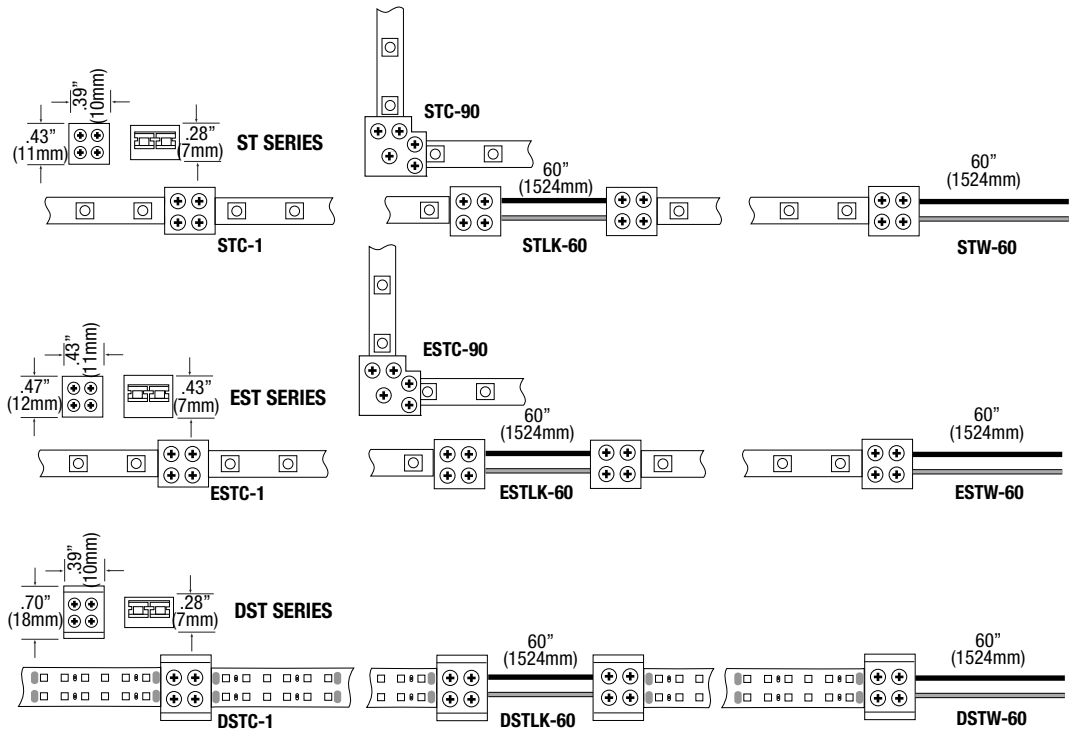

SURE-TITE™ DRY LOCATION “CONTRACTOR PREFERRED” CONNECTORS

KEY FEATURES

GM Lighting’s Sure-Tite™ connectors ensures a tight, clear electrical connection for many of our GM Lighting LED Flexible Linear Tape products. **It’s like a splice box for your LED tape!**

Left: 90° Tape to Tape Connector
 Middle: Tape to Tape Connector
 Right: 60" Tape to Tape / Tape to Power Connector

Product	Description	Amps	Voltage
STC-1	TAPE TO TAPE CONNECTOR	6A MAX.	12/24V
STC-90	90° TAPE TO TAPE CONNECTOR	6W MAX.	12/24V
STLK-60	60" TAPE TO TAPE CONNECTOR	6A MAX.	12/24V
STW-60	60" TAPE TO POWER CONNECTOR	6A MAX.	12/24V
STW-C0	TAPE TO POWER SUPPLY CONNECTOR ONLY (NO WIRE)	6A MAX.	12/24V
ESTC-1	TAPE TO TAPE CONNECTOR	6A MAX.	12/24V
ESTC-90	90° TAPE TO TAPE CONNECTOR	6A MAX.	12/24V
ESTLK-60	60" TAPE TO TAPE CONNECTOR	6A MAX.	12/24V
ESTW-60	60" TAPE TO POWER SUPPLY CONNECTOR	6A MAX.	12/24V
DSTC-1	TAPE TO TAPE CONNECTOR	6A MAX.	12/24V
DSTLK-60	60" TAPE TO TAPE CONNECTOR	6A MAX.	12/24V
DSTW-60	60" TAPE TO POWER CONNECTOR	6A MAX.	12/24V