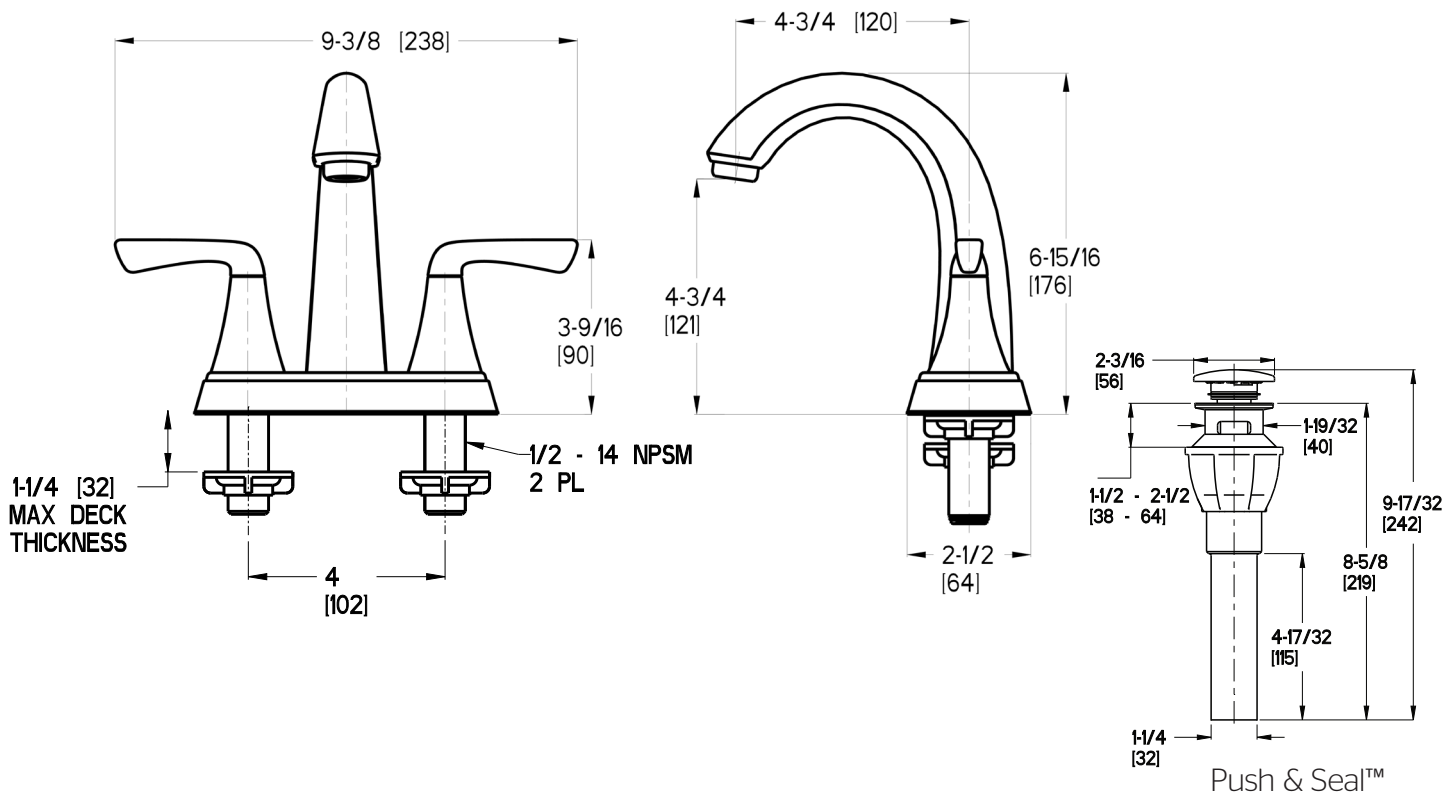

## Specifications

- 3-Hole Installation
- Pforever Seal
- Push & Seal™ Pop-Up

### Features

- 1.2 GPM Flow Rate
- Metal Lever Handles
- 3-Hole Installation
- High Arc Spout
- Push & Seal™ Pop-Up
- Pforever Seal Ceramic Disc Valve
- Pforever Warranty®

## Dimensions

Ø1 Min to Ø1-1/2 Max. Deck Hole Openings