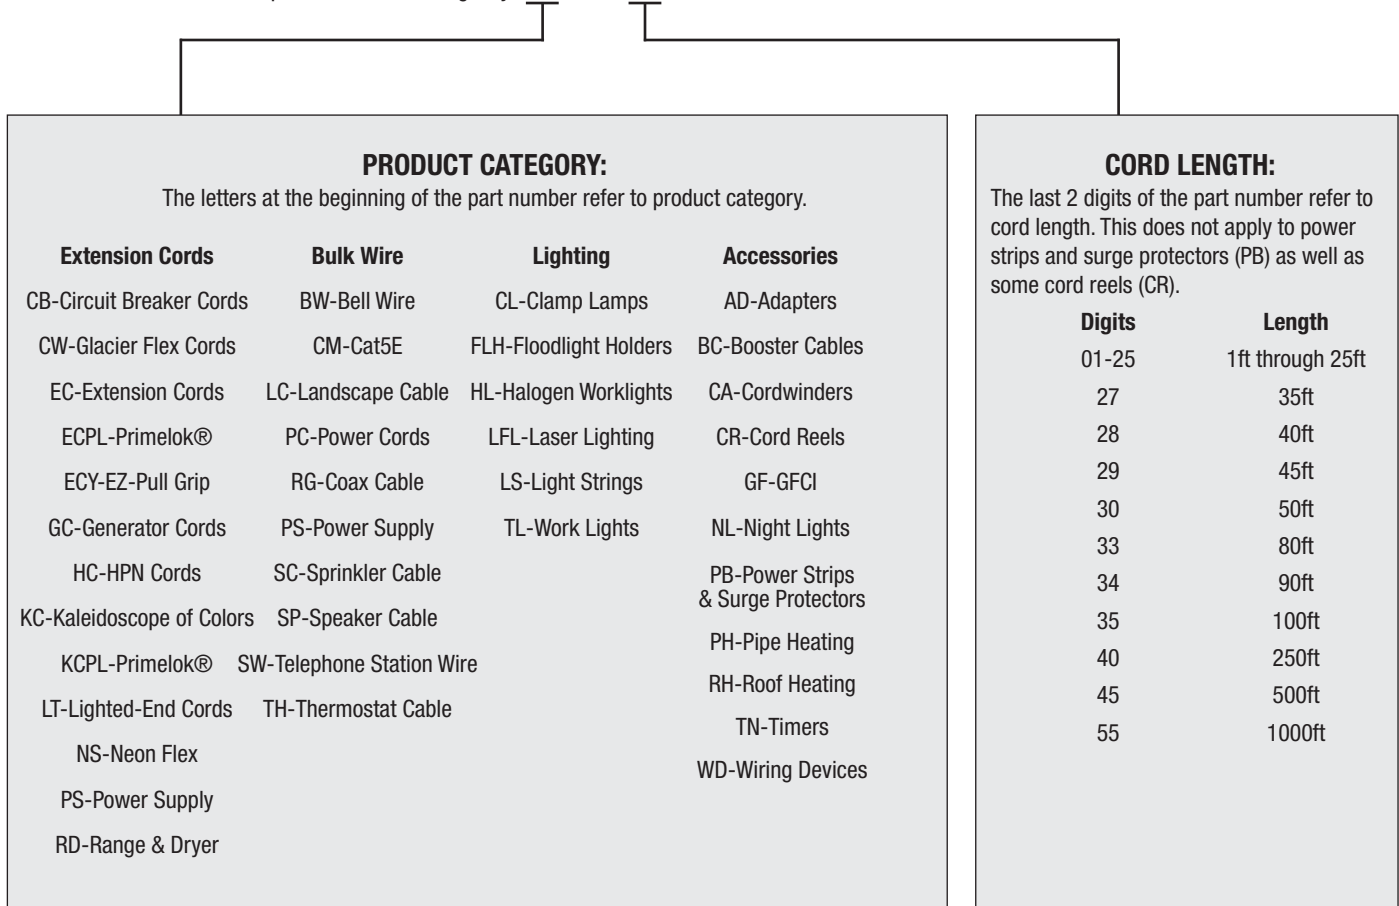

Product Information - Alpha-numeric product number followed by product specific information such as length of cord, gauge, color, packaging, etc.

Product numbers can be interpreted in the following way: **EC500830**