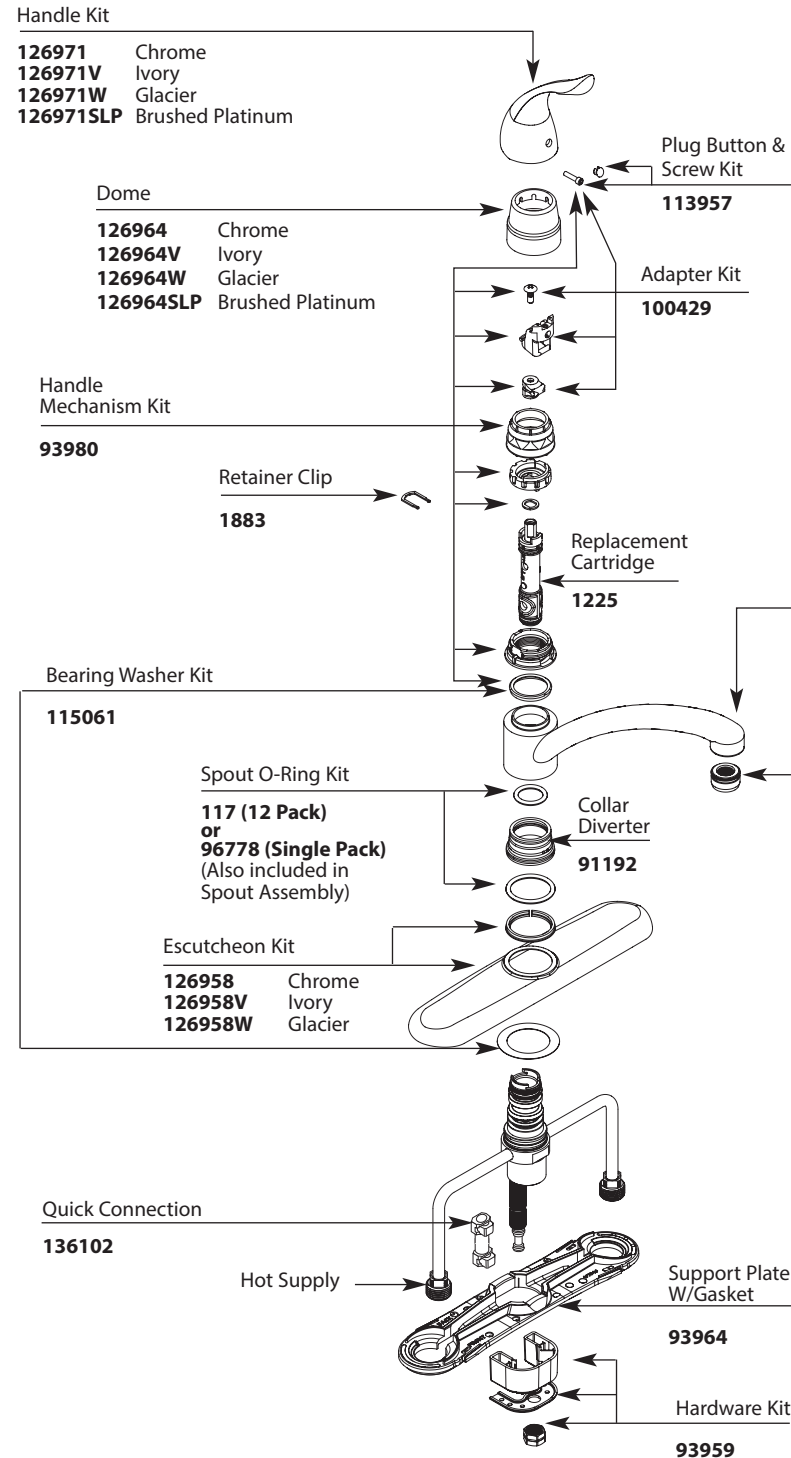

- 146779 Chrome
- 146779W Glacier
- 146779BC Brushed Chrome

Installation Tool

100110

HANDLE PLUG BUTTON PRIOR TO 1/2011

137403

QUICK CONNECTION PRIOR TO 12/2009

Hose Adapter

136101

HOSE ADAPTER CLIP

Clip

152767

Buy it for looks. Buy it for life.®

Illustrated Parts

■ Order by Part Number

There is more than 1 version of this model.
Page down to identify the version you have.

CHATEAU® Single-Handle Kitchen Faucet		
MODEL		FINISH
7425	4" Supplies w/o Spray	Chrome
7425BC	4" Supplies w/o Spray	Brushed Chrome
7425W	4" Supplies w/o Spray	Glacier
67425	4" Supplies w/o Spray	Chrome
7430	4" Supplies w/ Spray	Chrome
7430BC	4" Supplies w/ Spray	Brushed Chrome
7430W	4" Supplies w/ Spray	Glacier
67430	4" Supplies w/ Spray	Chrome
87430	4" Supplies w/ Spray	Chrome
DISCONTINUED SKUS		
7442	4" Supplies w/ Spray	Chrome
7425S	4" Supplies w/o Spray	Sand
7425SLP	4" Supplies w/o Spray	Brushed Platinum
7425V	4" Supplies w/o Spray	Ivory
7426	4" Supplies w/ Swing 'N' Spray	Chrome
7430S	4" Supplies w/ Spray	Sand
7430V	4" Supplies w/ Spray	Ivory
7430SLP	4" Supplies w/ Spray	Brushed Platinum
67424	16" Supplies w/o Spray	Chrome
67433	16" Supplies w/ Spray	Chrome
67442	4" Supplies w/ Spray	Chrome
87430SLP	4" Supplies w/ Spray	Brushed Platinum
87430V	4" Supplies w/ Spray	Ivory
87430W	4" Supplies w/ Spray	Glacier

Spout Assembly
126967 Chrome
126967V Ivory
126967W Glacier
126967SLP Brushed Platinum

FOR MODELS WITH QUICK CONNECTION AFTER 7/07

DRAWING: EXPLODED 300010551
 Rev. 6/11

Buy it for looks. Buy it for life.®