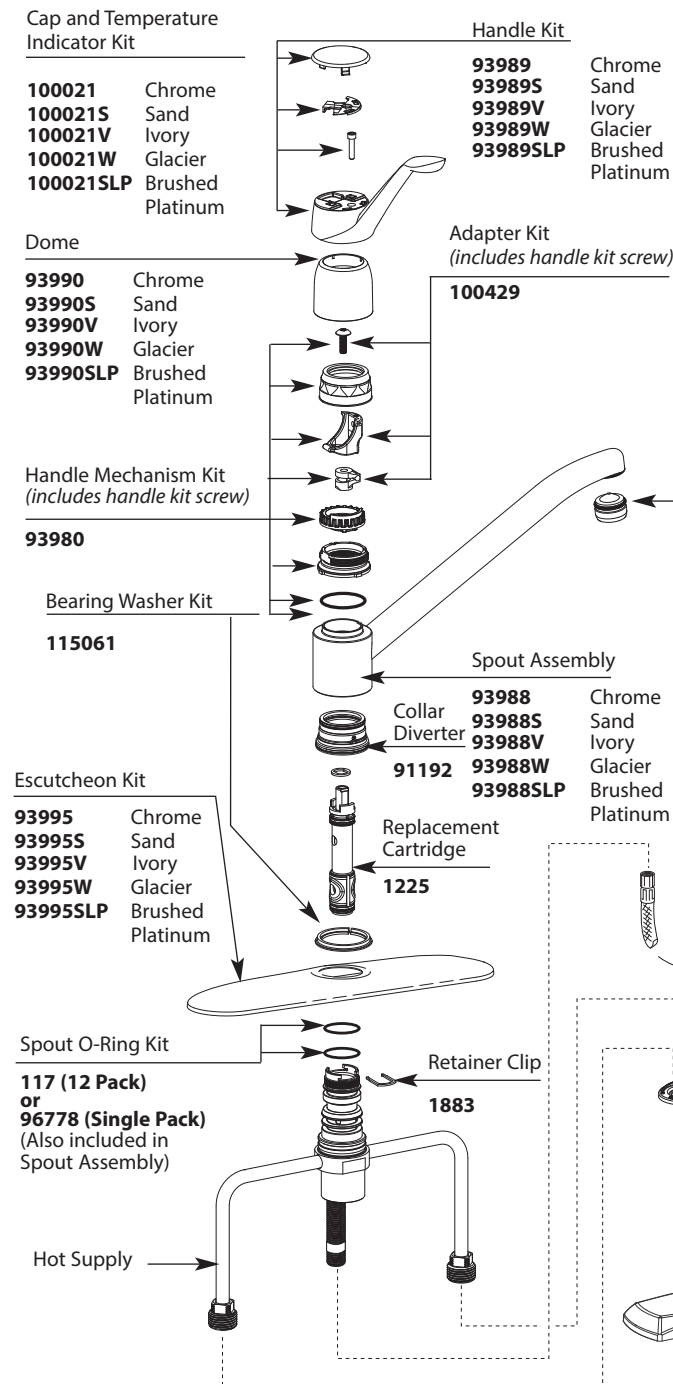

- 146779 Chrome
- 146779W Glacier
- 146779BC Brushed Chrome

Installation Tool

100110

HANDLE PLUG BUTTON PRIOR TO 1/2011

137403

QUICK CONNECTION PRIOR TO 12/2009

Hose Adapter

136101

HOSE ADAPTER CLIP

Clip

152767

Buy it for looks. Buy it for life.®

Illustrated Parts

■ Order by Part Number

There is more than 1 version of this model.
Page down to identify the version you have.

CHATEAU® Single-Handle Kitchen Faucet		
MODEL		FINISH
7425	4" Supplies w/o Spray	Chrome
7425BC	4" Supplies w/o Spray	Brushed Chrome
7425W	4" Supplies w/o Spray	Glacier
67425	4" Supplies w/o Spray	Chrome
7430	4" Supplies w/ Spray	Chrome
7430BC	4" Supplies w/ Spray	Brushed Chrome
7430W	4" Supplies w/ Spray	Glacier
67430	4" Supplies w/ Spray	Chrome
87430	4" Supplies w/ Spray	Chrome
DISCONTINUED SKUS		
7442	4" Supplies w/ Spray	Chrome
7425S	4" Supplies w/o Spray	Sand
7425SLP	4" Supplies w/o Spray	Brushed Platinum
7425V	4" Supplies w/o Spray	Ivory
7426	4" Supplies w/ Swing 'N' Spray	Chrome
7430S	4" Supplies w/ Spray	Sand
7430V	4" Supplies w/ Spray	Ivory
7430SLP	4" Supplies w/ Spray	Brushed Platinum
67424	16" Supplies w/o Spray	Chrome
67433	16" Supplies w/ Spray	Chrome
67442	4" Supplies w/ Spray	Chrome
87430SLP	4" Supplies w/ Spray	Brushed Platinum
87430V	4" Supplies w/ Spray	Ivory
87430W	4" Supplies w/ Spray	Glacier

Spout Assembly
126967 Chrome
126967V Ivory
126967W Glacier
126967SLP Brushed Platinum

FOR MODELS WITH QUICK CONNECTION AFTER 7/07

DRAWING: EXPLODED 300010551
 Rev. 6/11

Buy it for looks. Buy it for life.®

■ Order by Part Number

For models sold before 1/2/06

Illustrated Parts

CHATEAU® Single-Handle Kitchen Faucet

MODEL		FINISH
7425	4" Supplies w/o Spray	Chrome
7425BC	4" Supplies w/o Spray	Brushed Chrome
7425W	4" Supplies w/o Spray	Glacier
67425	4" Supplies w/o Spray	Chrome
7430	4" Supplies w/ Spray	Chrome
7430BC	4" Supplies w/ Spray	Brushed Chrome
7430W	4" Supplies w/ Spray	Glacier
67430	4" Supplies w/ Spray	Chrome
87430	4" Supplies w/ Spray	Chrome