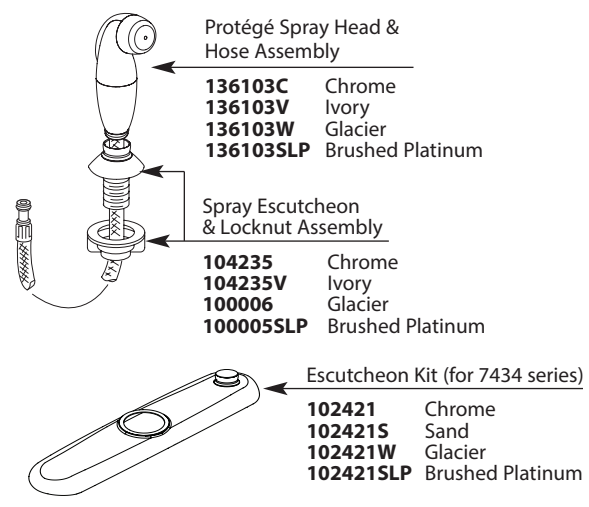

- 146779 Chrome
- 146779W Glacier
- 146779BC Brushed Chrome

Installation Tool

100110

HANDLE PLUG BUTTON PRIOR TO 1/2011

137403

QUICK CONNECTION PRIOR TO 12/2009

Hose Adapter

136101

HOSE ADAPTER CLIP

Clip

152767

Buy it for looks. Buy it for life.®

Illustrated Parts

■ Order by Part Number

There is more than 1 version of this model.
Page down to identify the version you have.

CHATEAU® Single-Handle Kitchen Faucet		
MODEL		FINISH
7425	4" Supplies w/o Spray	Chrome
7425BC	4" Supplies w/o Spray	Brushed Chrome
7425W	4" Supplies w/o Spray	Glacier
67425	4" Supplies w/o Spray	Chrome
7430	4" Supplies w/ Spray	Chrome
7430BC	4" Supplies w/ Spray	Brushed Chrome
7430W	4" Supplies w/ Spray	Glacier
67430	4" Supplies w/ Spray	Chrome
87430	4" Supplies w/ Spray	Chrome
DISCONTINUED SKUS		
7442	4" Supplies w/ Spray	Chrome
7425S	4" Supplies w/o Spray	Sand
7425SLP	4" Supplies w/o Spray	Brushed Platinum
7425V	4" Supplies w/o Spray	Ivory
7426	4" Supplies w/ Swing 'N' Spray	Chrome
7430S	4" Supplies w/ Spray	Sand
7430V	4" Supplies w/ Spray	Ivory
7430SLP	4" Supplies w/ Spray	Brushed Platinum
67424	16" Supplies w/o Spray	Chrome
67433	16" Supplies w/ Spray	Chrome
67442	4" Supplies w/ Spray	Chrome
87430SLP	4" Supplies w/ Spray	Brushed Platinum
87430V	4" Supplies w/ Spray	Ivory
87430W	4" Supplies w/ Spray	Glacier

Spout Assembly
126967 Chrome
126967V Ivory
126967W Glacier
126967SLP Brushed Platinum

FOR MODELS WITH QUICK CONNECTION AFTER 7/07

DRAWING: EXPLODED 300010551
 Rev. 6/11

Buy it for looks. Buy it for life.®