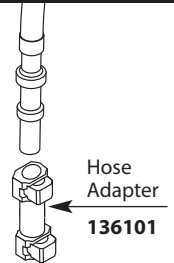

- 146779 Chrome
- 146779W Glacier
- 146779BC Brushed Chrome

Installation Tool

100110

HANDLE PLUG BUTTON PRIOR TO 1/2011

137403

QUICK CONNECTION PRIOR TO 12/2009

Hose Adapter

136101