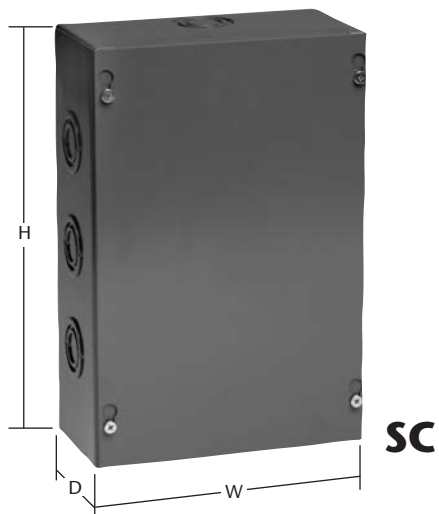

Type 1 Screw Cover Junction and Pull Boxes Gray Powder Coated

Application

- Designed for use as junction and pull boxes
- Flush covers available (see page 5)

Construction

- Formed from code gauge, low carbon steel
- Keyhole slotted cover allows plated screws to stay in place
- Complies with UL 50

Specials

- Custom sizes and modifications available
- Optional powder coat colors available

Popular sizes in stock

When ordering always specify width, height and depth

With Knock-outs

Catalog #	UPC 761515	Size W"xH"xD"	STD CTN	WGT	List Price, \$
444SC	22010	4x4x4	1	1	17.78
664SC	22130	6x6x4	12	3	20.00
684SC	22160	6x8x4	1	3	26.67
6124SC	22166	6x12x4	1	5	35.56
884SC	22280	8x8x4	6	4	31.11
8104SC	22320	8x10x4	1	5	33.33
8124SC	22360	8x12x4	1	6	37.78
10104SC	22430	10x10x4	6	6	37.78
12124SC	22580	12x12x4	6	8	47.78
12184SC	22700	12x18x4	1	11	73.33
666SC	22140	6x6x6	8	3	25.56
886SC	22290	8x8x6	4	5	35.56
10106SC	22440	10x10x6	4	7	46.67
12126SC	22590	12x12x6	4	10	60.00
12186SC	22710	12x18x6	1	14	84.44