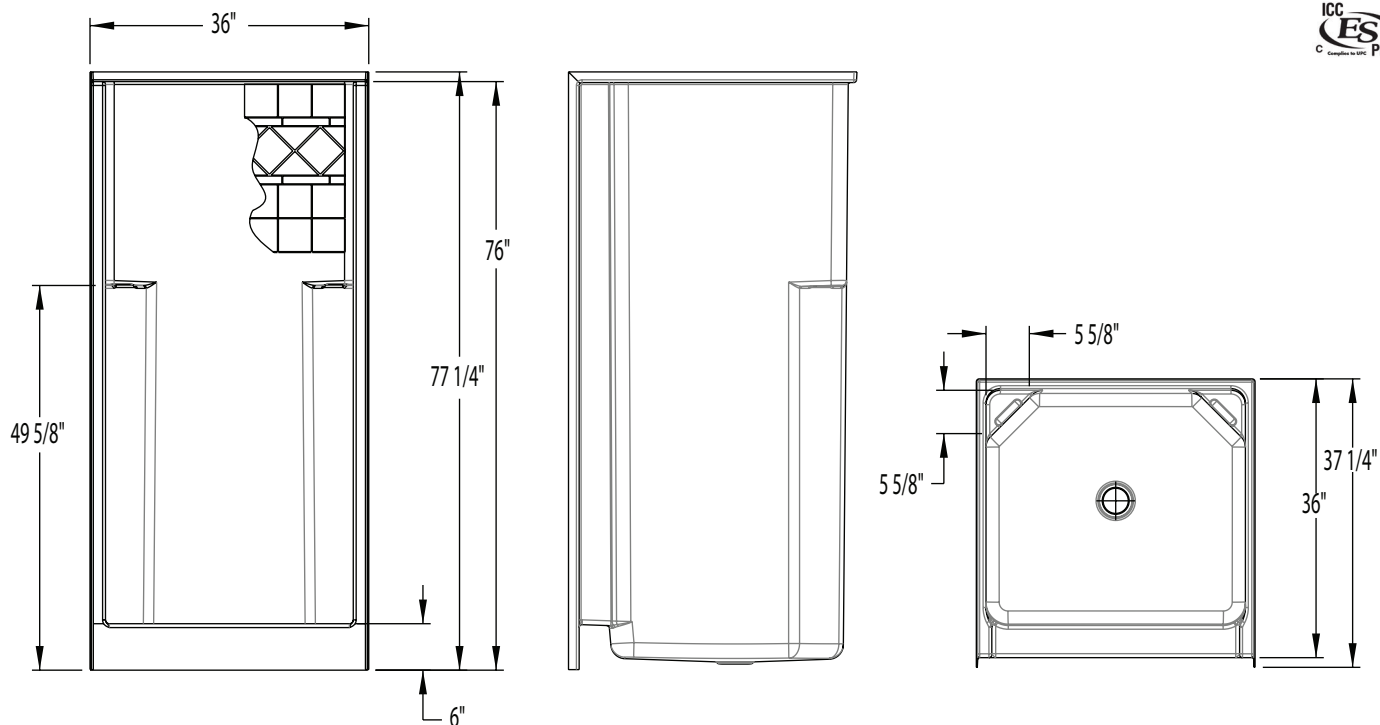

# 1363DTC

36 x 36 x 76 inches

**FEATURES** lbs      Dimensional Tolerance  $\pm \frac{3}{8}$ ". Dimensions needed for site preparation should be measured from the unit. Aquatic assumes no responsibility for preparatory work.

## DIMENSIONS

Specifications	inches
Width: Overall / Net	36
Depth: Overall / Net	37 1/4 / 36
Height: Overall / Net	77 1/4 / 76
Enclosure Opening	32
Skirt Height	6
Drain Rough-In (from Back Wall)	15 3/4
Drain Rough-In (from Side Wall)	18
Drain: Diameter / Clearance	3 1/4 / 3/4

## FRAMING DIMENSIONS inches

Type	D Depth	W Width	H Height	A	B	C
Alcove	37 1/4	36 1/8	-	Box Out	18	15 3/4