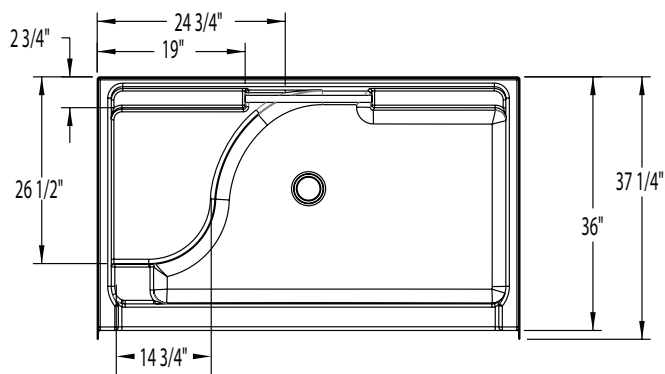

# 1603DTS

60 x 36 x 76 inches

## DIMENSIONS

Specifications	inches
Width: Overall / Net	60
Depth: Overall / Net	37 1/4 / 36
Height: Overall / Net	77 1/4 / 76
Enclosure Opening	54
Skirt Height	6
Drain Rough-In (from Back Wall)	19 3/8
Drain Rough-In (from Side Wall)	30
Drain: Diameter / Clearance	3 1/4 / 7/8