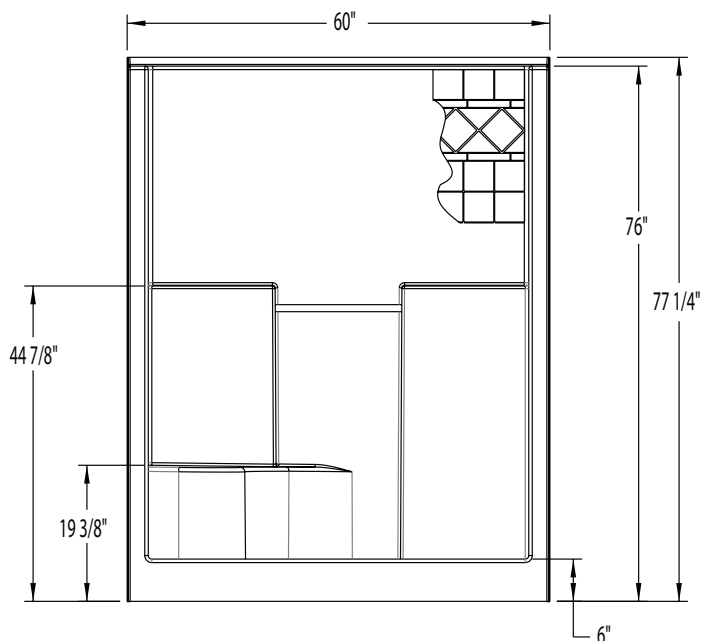

# 1603DTS – EVERYDAY SHOWERS

60 x 36 x 76 inches

# 1603DTS

60 x 36 x 76 inches

## DIMENSIONS

Specifications	inches
Width: Overall / Net	60
Depth: Overall / Net	37 1/4 / 36
Height: Overall / Net	77 1/4 / 76
Enclosure Opening	54
Skirt Height	6
Drain Rough-In (from Back Wall)	19 3/8
Drain Rough-In (from Side Wall)	30
Drain: Diameter / Clearance	3 1/4 / 7/8

## FRAMING DIMENSIONS

Type	D Depth	W Width	H Height	A	B	C
Alcove	37 1/4	60 1/8	-	Box Out	30	15 3/4