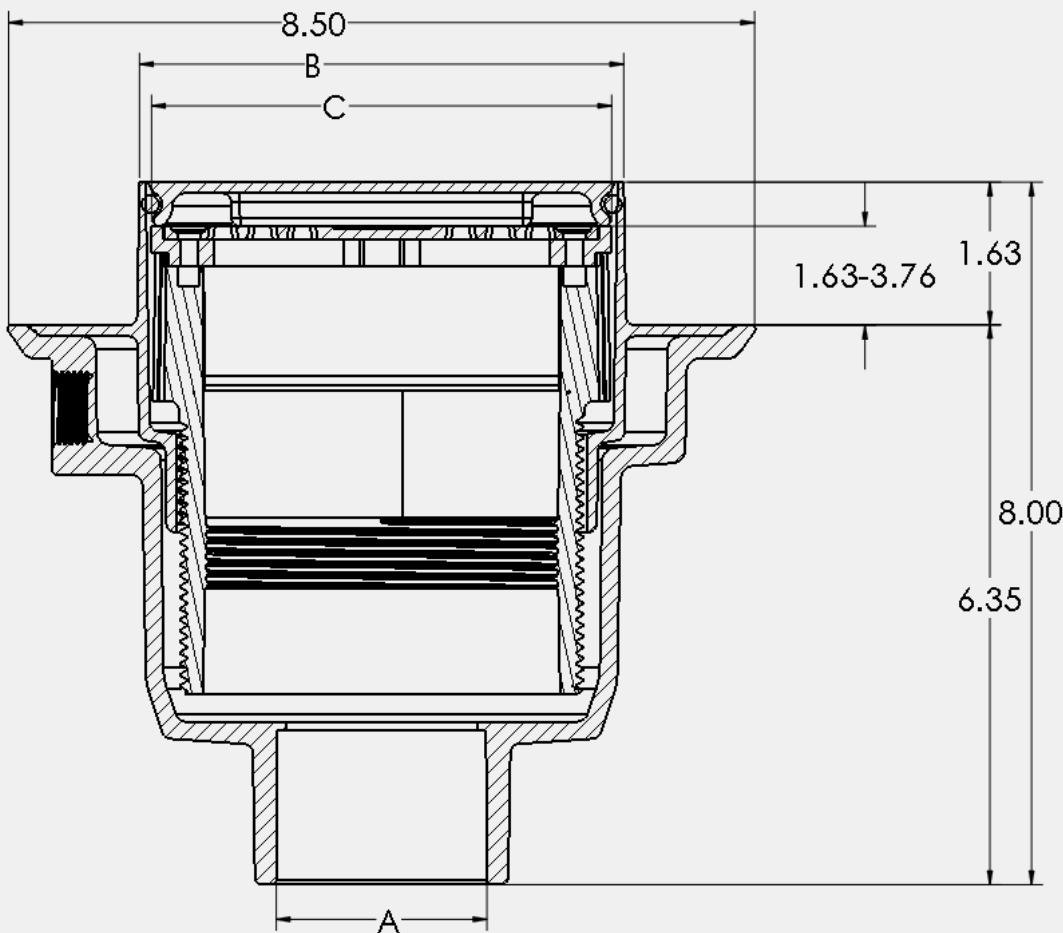

**TECHNICAL SPECIFICATION:** Oatey's True Set™ commercial drains are used for commercial plumbing applications. Barrel assembly is adjustable before and after pour to meet the finished floor height.

\*ALL DIMENSIONS IN INCHES

\*ALL DRAINS LOAD RATING OF MEDIUM DUTY EXCEPT NOTED PART NUMBERS

\*LOAD IS DEFINED BY ASME A112.21.1M.

\*MEDIUM DUTY-SAFE LIVE LOAD BETWEEN 2000LBS AND 4999LBS.

\*ALL PVC BASE DIMENSIONS AND MATERIALS MEET ASTM D2665

\*ALL ABS BASE DIMENSIONS AND MATERIALS MEET ASTM D2661

\* PRIMER TAP KNOCK-OUT IS ½ IN. FIP THREAD.

P/N	DESCRIPTION	A	B	C	MATERIAL	✓
TP211B	2" SW PVC True-Set Flanged Drain w/ 5" Rnd Brass Str	2" HUB	5.5"	5.22"	PVC	
TP311B	3" SW PVC True-Set Flanged Drain w/ 5" Rnd Brass Str	3" HUB	5.5"	5.22"	PVC	
TP411B	4" SW PVC True-Set Flanged Drain w/ 5" Rnd Brass Str	4" HUB	5.5"	5.22"	PVC	
TA211B	2" SW ABS True-Set Flanged Drain w/ 5" Rnd Brass Str	2" HUB	5.5"	5.22"	ABS	
TA311B	3" SW ABS True-Set Flanged Drain w/ 5" Rnd Brass Str	3" HUB	5.5"	5.22"	ABS	
TA411B	4" SW ABS True-Set Flanged Drain w/ 5" Rnd Brass Str	4" HUB	5.5"	5.22"	ABS	
TP212B	2" SW PVC True-Set Flanged Drain w/ 5" Rnd Brass Str w/ ring	2" HUB	5.5"	5.22"	PVC	
TP312B	3" SW PVC True-Set Flanged Drain w/ 5" Rnd Brass Str w/ ring	3" HUB	5.5"	5.22"	PVC	
TP412B	4" SW PVC True-Set Flanged Drain w/ 5" Rnd Brass Str w/ ring	4" HUB	5.5"	5.22"	PVC	
TA212B	2" SW ABS True-Set Flanged Drain w/ 5" Rnd Brass Str w/ ring	2" HUB	5.5"	5.22"	ABS	
TA312B	3" SW ABS True-Set Flanged Drain w/ 5" Rnd Brass Str w/ ring	3" HUB	5.5"	5.22"	ABS	
TA412B	4" SW ABS True-Set Flanged Drain w/ 5" Rnd Brass Str w/ ring	4" HUB	5.5"	5.22"	ABS	
TP211N	2" SW PVC True-Set Flanged Drain w/ 5" Rnd Nickel Bronze Str	2" HUB	5.5"	5.22"	PVC	
TP311N	3" SW PVC True-Set Flanged Drain w/ 5" Rnd Nickel Bronze Str	3" HUB	5.5"	5.22"	PVC	
TP411N	4" SW PVC True-Set Flanged Drain w/ 5" Rnd Nickel Bronze Str	4" HUB	5.5"	5.22"	PVC	