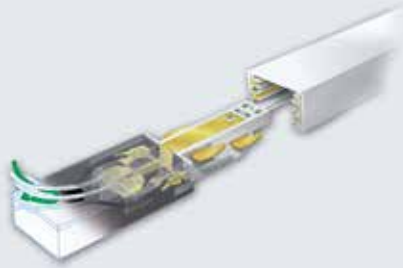

System Components

ArchiTrak®

Track Accessories for Architrak®

ARCHITRAK

FEATURES

- Heavy gauge extruded aluminum rails provide one or two circuit operation
- Track rails contain two 20A circuits rated for 120V
- Each circuit has dedicated neutrals for control isolation
- Supplied with one end cap and toggle bolts for sheetrock or plaster ceiling mounting
- Rails can be cut to a minimum of 8"
- Multiple wiring options (one circuit with two wires, two circuit with three wires, or two circuit with four wires)
- Three finish options: Zet (Metallic Silver), black, or white

ORDERING INFORMATION:

AKTCLS11- WH

RAILS

- AKT2** 2 ft. Rail
- AKT4** 4 ft. Rail
- AKT6** 6 ft. Rail
- AKT8** 8 ft. Rail
- AKT12** 12 ft. Rail

FEEDS & JOINERS

- AKTEF** Live-end Feed
- AKTIL** Straight Mini-Joiner
- AKTSL** Straight/ L Feed/Joiner
- AKTT** T Feed/ Joiner
- AKTX** X Feed/ Joiner
- AKTF** Flex Joiner
- AKTCF** Conduit End Feed
- AKTCC** Live-end Feed with cord and plug
- AKTFF** Floating Feed
- AKTMP** Mono-point Adapter
- AKTPA** Pendant Adapter/ Feed
- AKTSPA** Sloped Ceiling Adapter Kit (stem not included)

ACCESSORIES

MOUNTING ACCESSORIES

- AKTTBC**¹ T-Bar Mounting Clips
- AKTWC**⁶ Wireway Cover
- AKTPFCC** Outlet Box Cover Plate
- AKTPFC** Power Feed Cover
- AKTEC** End Cap

CURRENT LIMITERS

- AKTCLS1**^{2,5} Current Limiter Device rated for 120W, or 1A
- AKTCLS3**^{2,5} Current Limiter Device rated for 300W, or 2.5A
- AKTCLS6**^{2,5} Current Limiter Device rated for 600W, or 5A
- AKTCLS9**^{2,5} Current Limiter Device rated for 900W, or 7.5A