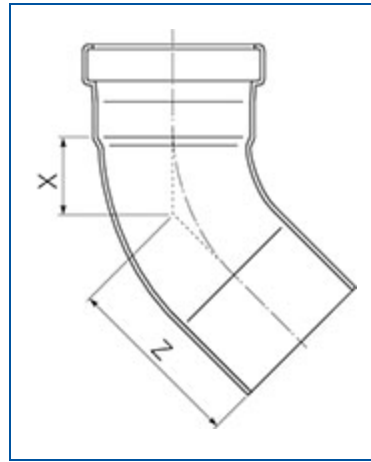

Mueller Streamline Co.
Address: 8285 Tournament Dr., Suite 150

Memphis, TN 38125

Ph: 901-753-3200

Email: contact@muellerindustries.com
Web: <http://www.muellerindustries.com/>

Item # PF 03368, Copper Elbow 45°, P x FTG, 3" x 3"

Streamline® PRS™ Copper-Press Fittings is a flameless joining alternative for plumbing or mechanical applications. Available sizes ranging from 1/2" to 4" in diameter.

[Specifications](#) | [Dimensions](#) | [Details](#)

Specifications

Weight	2.320 lb
Material	COPPER
Operating Temperature [Min]	-20 °F
Operating Temperature [Max]	250 °F
Operating Pressure [Max]	200 psi
End Type	Press
End Size	3 in
Second End Type	Fitting
Second End Size	3 in
Standards	ASME B16.51 IAPMO PS-117 NSF/ANSI 61 NSF/ANSI 372 CSA TIL-MSE-13

Dimensions

Overall Length	5.24 in
Overall Height	7.18 in
Overall Width	3.69 in
X	1.57 in
Z	3.50 in

Details

Qty Pcs / Bag	1
Master Qty Pcs / Box	12
Mueller Description	3 FTG X P 45 ELL