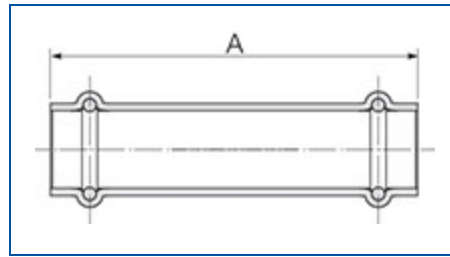

Item # PF 01956, Copper Extended Coupling - No Stop, P x P, 1-1/4" x 1-1/4"

Streamline® PRS™ Copper-Press Fittings is a flameless joining alternative for plumbing or mechanical applications. Available sizes ranging from 1/2" to 4" in diameter.

## Dimensions

<b>Overall Length</b>	4.13 in
<b>Overall Height</b>	1.73 in
<b>Overall Width</b>	1.73 in
<b>A</b>	4.13 in