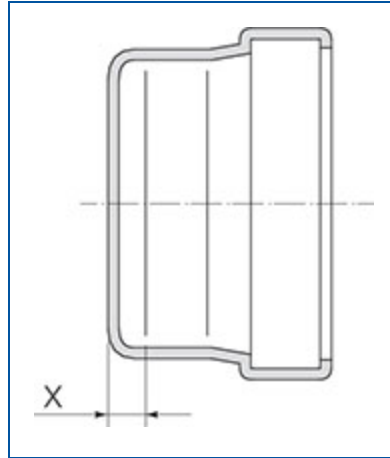

StreamlinePRS mechanical press copper fittings are for use in plumbing or mechanical applications. Sizes range from 1/2" - 4".

[Specifications](#) | [Dimensions](#) | [Details](#)
Specifications

Weight	1.670 lb
Material	COPPER
Operating Temperature [Min]	-20 °F
Operating Temperature [Max]	250 °F
Operating Pressure [Max]	200 psi
End Type	Press
End Size	4 in
Standards	ASME B16.51 IAPMO PS-117 NSF/ANSI 61 NSF/ANSI 372 CSA TIL-MSE-13

Dimensions

Overall Length	2.56 in
-----------------------	---------

Overall Height	4.68 in
-----------------------	---------

Overall Width	4.68 in
----------------------	---------

X	0.39 in
----------	---------