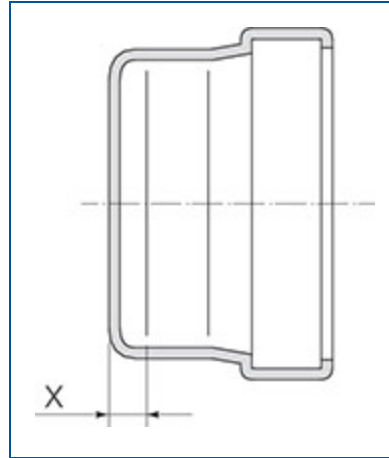

StreamlinePRS mechanical press copper fittings are for use in plumbing or mechanical applications. Sizes range from 1/2" - 4".

[Specifications](#) | [Dimensions](#) | [Details](#)
Specifications

Weight	0.970 lb
Material	COPPER
Operating Temperature [Min]	-20 °F
Operating Temperature [Max]	250 °F
Operating Pressure [Max]	200 psi
End Type	Press
End Size	3 in
Standards	ASME B16.51 IAPMO PS-117 NSF/ANSI 61 NSF/ANSI 372 CSA TIL-MSE-13

Dimensions

Overall Length	2.18 in
-----------------------	---------

Overall Height	3.69 in
-----------------------	---------

Overall Width	3.69 in
----------------------	---------

X	0.33 in
----------	---------