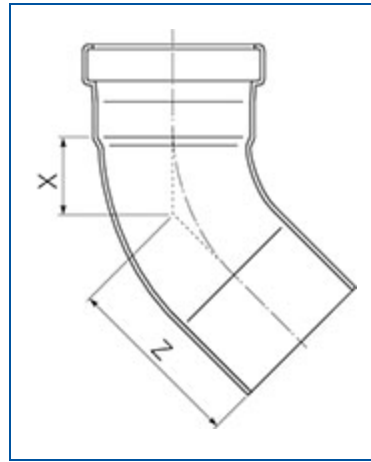

Mueller Streamline Co.

Address: 8285 Tournament Dr., Suite 150

Memphis, TN 38125

Ph: 901-753-3200

Email: contact@muellerindustries.com

Web: <http://www.muellerindustries.com/>

Item # PF 03373, Copper Elbow 45°, P x FTG, 4" x 4"

Streamline® PRS™ Copper-Press Fittings is a flameless joining alternative for plumbing or mechanical applications. Available sizes ranging from 1/2" to 4" in diameter.