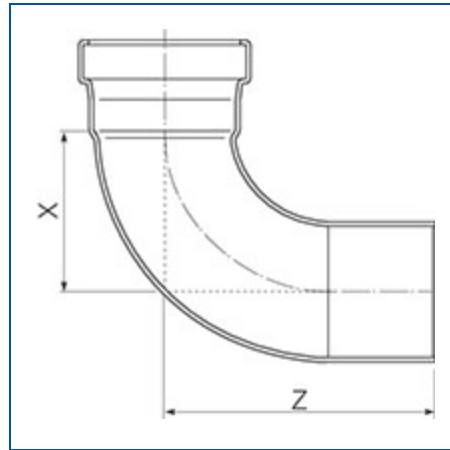

Mueller Streamline Co.

Address: 8285 Tournament Dr., Suite 150

Memphis, TN 38125

Ph: 901-753-3200

Email: contact@muellerindustries.com

Web: <http://www.muellerindustries.com/>

Item # PF 02395, Copper Elbow 90°, P x FTG, 4" x 4"

Streamline® PRS™ Copper-Press Fittings is a flameless joining alternative for plumbing or mechanical applications. Available sizes ranging from 1/2" to 4" in diameter.