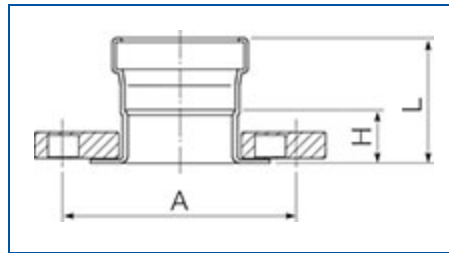

Streamline® PRS™ Copper-Press Fittings is a flameless joining alternative for plumbing or mechanical applications. Available sizes ranging from 1/2" to 4" in diameter.

[Specifications](#) | [Dimensions](#) | [Details](#)

Specifications

Weight	11.180 lb
Material	COPPER
Operating Temperature [Min]	-20 °F
Operating Temperature [Max]	250 °F
Operating Pressure [Max]	200 psi
End Type	Press
End Size	4 in
Second End Type	Flange
Second End Size	4-7.283 in

Standards	ASME B16.51 IAPMO PS-117 NSF/ANSI 61 NSF/ANSI 372 CSA TIL-MSE-13
------------------	--

Dimensions

Overall Length	8.86 in
Overall Height	3.68 in
Overall Width	8.86 in
A	7.28 in
H	1.51 in
L	3.68 in