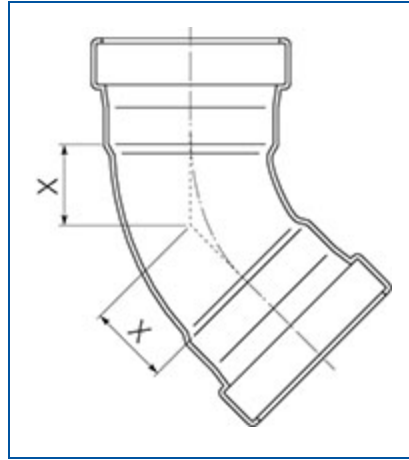

[Specifications](#) | [Dimensions](#) | [Details](#)

Specifications