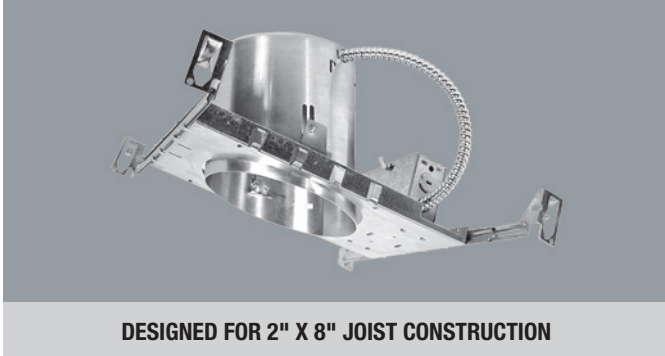

B36IC

6" Slope IC Housing

LAMP WATTAGE: (1) MAXIMUM 75W R/PAR30, 60W A19, 65W BR30

Catalog Number:	
Project Name:	Type:
Note: