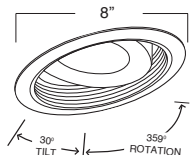

TRIM/RING FINISH:
WHITE PLASTIC

B663PB
PAR30 GIMBAL RING

TRIM/RING FINISH:
WH, BK, SN, CP, CH,
PB, BZ

B673P-OV
PAR30 BAFFLE W/ GIMBAL RING

BAFFLE FINISH:
W, P, SN, CP

TRIM/RING FINISH:
WH

BAFFLE	REFLECTOR	TRIM RING
W White	CL Chrome	WH White
P Black	RG Gold	BK Black
SN Satin Nickel	W White	SN Satin Nickel
CP Copper	MB Black	CP Copper
BZ Bronze	CP Copper	CH Chrome
	SN Satin Nickel	PB Polish Brass
		BZ Bronze