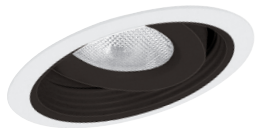

SPECIFICATION

A. HOUSING - Die-formed all aluminum construction for maximum heat dissipation and rust protection. Adjusts vertically in plaster frame to accommodate 1/2" to 1-3/8" ceilings.

B. SOCKET - Medium base screw shell porcelain socket preinstalled on a mounting bracket is specially designed to swivel and rotate so the lamp could be aligned properly. The lamp will aim straight down regardless of the ceiling pitch.

TRIM/RING FINISH:
WHITE PLASTIC

B605PB
METAL FRESNEL LENS

FOR
WET
LOCATION

LENS:
FRESNEL

TRIM/RING FINISH:
WH, BK, SN, CP, CH,
PB, BZ

B605L
PLASTIC FRESNEL LENS

FOR
WET
LOCATION

LENS:
FRESNEL

TRIM/RING FINISH:
WHITE PLASTIC

B663PB
PAR30 GIMBAL RING

TRIM/RING FINISH:
WH, BK, SN, CP, CH,
PB, BZ

B673P-OV
PAR30 BAFFLE W/ GIMBAL RING

BAFFLE FINISH:
W, P, SN, CP

TRIM/RING FINISH:
WH

BAFFLE	REFLECTOR	TRIM RING
W White	CL Chrome	WH White
P Black	RG Gold	BK Black
SN Satin Nickel	W White	SN Satin Nickel
CP Copper	MB Black	CP Copper
BZ Bronze	CP Copper	CH Chrome
	SN Satin Nickel	PB Polish Brass
		BZ Bronze