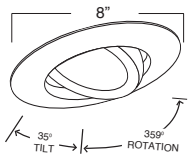

6" Slope Ceiling Incandescent Trims

(LAMP WATTAGE: (1) MAXIMUM 75W R/PAR30, 60W A19, 65W BR30)

Catalog Number:

Project Name:

Type:

Note:

BAFFLE FINISH:
W, P, SN, CP, BZ

TRIM/RING FINISH:
WH, BK, SN, CP, CH,
PB, BZ

BAFFLE FINISH:
W, P, SN, CP, BZ

TRIM/RING FINISH:
WH, BK, SN, CP, CH,
PB, BZ

REFLECTOR FINISH:
CL, RG, W, MB, CP,
SN, BZ

TRIM/RING FINISH:
WH, BK, SN, CP, CH,
PB, BZ

REFLECTOR FINISH:
CL, RG, W, MB, CP,
SN, BZ

TRIM/RING FINISH:
WH, BK, SN, CP, CH,
PB, BZ

FOR
WET
LOCATION

LENS:
ALBALITE

TRIM/RING FINISH:
WH, BK, SN, CP, CH,
PB, BZ

FOR
WET
LOCATION

LENS:
ALBALITE

TRIM/RING FINISH:
WHITE PLASTIC

FOR
WET
LOCATION

LENS:
FRESNEL

TRIM/RING FINISH:
WH, BK, SN, CP, CH,
PB, BZ

FOR
WET
LOCATION

LENS:
FRESNEL

TRIM/RING FINISH:
WHITE PLASTIC

TRIM/RING FINISH:
WH, BK, SN, CP, CH,
PB, BZ

BAFFLE FINISH:
W, P, SN, CP

TRIM/RING FINISH:
WH

BAFFLE	REFLECTOR	TRIM RING
W White	CL Chrome	WH White
P Black	RG Gold	BK Black
SN Satin Nickel	W White	SN Satin Nickel
CP Copper	MB Black	CP Copper
BZ Bronze	CP Copper	CH Chrome
	SN Satin Nickel	PB Polish Brass
		BZ Bronze

*For custom baffle, reflector, trim ring, glass color and lens options, please consult factory.