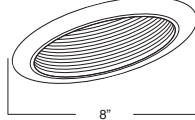

6" Slope Ceiling Incandescent Trims

(LAMP WATTAGE: (1) MAXIMUM 75W R/PAR30, 60W A19, 65W BR30)

Catalog Number:

Project Name:

Type:

Note:

BAFFLE FINISH:
W, P, SN, CP, BZ

TRIM/RING FINISH:
WH, BK, SN, CP, CH,
PB, BZ

BAFFLE FINISH:
W, P, SN, CP, BZ

TRIM/RING FINISH:
WH, BK, SN, CP, CH,
PB, BZ

REFLECTOR FINISH:
CL, RG, W, MB, CP,
SN, BZ

TRIM/RING FINISH:
WH, BK, SN, CP, CH,
PB, BZ

REFLECTOR FINISH:
CL, RG, W, MB, CP,
SN, BZ

TRIM/RING FINISH:
WH, BK, SN, CP, CH,
PB, BZ

FOR
WET
LOCATION

LENS:
ALBALITE

TRIM/RING FINISH:
WH, BK, SN, CP, CH,
PB, BZ

FOR
WET
LOCATION

LENS:
ALBALITE

TRIM/RING FINISH:
WHITE PLASTIC

FOR
WET
LOCATION

LENS:
FRESNEL

TRIM/RING FINISH:
WH, BK, SN, CP, CH,
PB, BZ

FOR
WET
LOCATION

LENS:
FRESNEL

TRIM/RING FINISH:
WHITE PLASTIC

TRIM/RING FINISH:
WH, BK, SN, CP, CH,
PB, BZ

BAFFLE FINISH:
W, P, SN, CP

TRIM/RING FINISH:
WH

BAFFLE	REFLECTOR	TRIM RING
W White	CL Chrome	WH White
P Black	RG Gold	BK Black
SN Satin Nickel	W White	SN Satin Nickel
CP Copper	MB Black	CP Copper
BZ Bronze	CP Copper	CH Chrome
	SN Satin Nickel	PB Polish Brass
		BZ Bronze

*For custom baffle, reflector, trim ring, glass color and lens options, please consult factory.