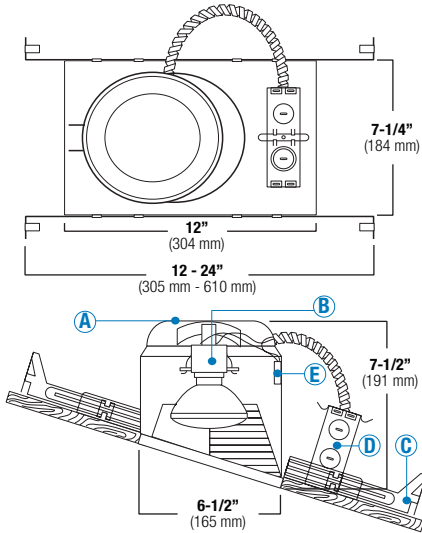

DESIGNED FOR 2" X 8" JOIST CONSTRUCTION

DESCRIPTION

New construction, thermally protected, IC rated specification grade recessed housing. Designed for sloped ceiling applications where the ceiling pitch ranges from 2/12 to 6/12. Accommodates up to 75W PAR30, R30 lamps, 60W A19 lamps and 65W BR30 lamps. Furnished with preinstalled adjustable bar hangers. Junction box is provided with four 1/2" KOs, one 3/4" KO and four Romex knockouts with strain relief.

SPECIFICATION

A. HOUSING - Die-formed all aluminum construction for maximum heat dissipation and rust protection. Adjusts vertically in plaster frame to accommodate 1/2" to 1-3/8" ceilings.

B. SOCKET - Medium base screw shell porcelain socket preinstalled on a mounting bracket is specially designed to swivel and rotate so the lamp could be aligned properly. The lamp will aim straight down regardless of the ceiling pitch.

C. BAR HANGERS - Preinstalled bar hangers allow housing to be positioned and locked at any point within a 24" joist span and can be shortened for 12" joists. Integral bar hanger nailers are designed to be hammered directly into the joist without additional nails or screws and makes installation fast and accurate. Bar hangers can fit onto T-Bar spline with additional slots and holes for special mounting methods if necessary.

D. JUNCTION BOX - ETL listed for through-branch circuit wiring and has four 1/2" KOs, one 3/4" KO and four Romex knockouts with true pry-out slots and strain clamps.

E. THERMAL PROTECTION - Standard thermal protection device guards against improper installation, over-lamping and misuse of insulation material.