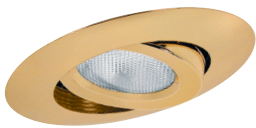

B663PB
PAR30 GIMBAL RING

TRIM/RING FINISH:
WH, BK, SN, CP, CH,
PB, BZ