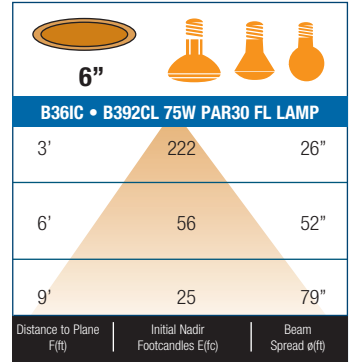

BEAM DIA. MEASURED AT 50% OF NADIR F.C.

FEATURES

- Thermally Protected IC housing.
- The socket bracket is specially designed to swivel and rotate so the lamp could be aligned properly. The lamp will aim straight down regardless of the ceiling pitch.
- Adjustable socket bracket with a slope indicator provides consistent lamp alignment and setup.
- Wire through junction box.
- Preinstalled adjustable bar hanger.
- Dependable, favorable design and effortless installation.
- 7-1/2" height allows use in 2" x 8" joist construction.
- Preinstalled socket cap provides electrical contact protection against dust, paint and over spray.

OPTIONS

AIR-SHUT

- Gasket to prevent air flow from heated or air conditioned spaces.
- Meets all national air flow requirements.

ITEM SELECTOR: (Please check the boxes below for the option desired)

TYPE	AIR-SHUT	TRIM TYPE	BAFFLE	REFLECTOR	TRIM/RING
B36IC	☐ AT	☐ B391 ☐ B392 ☐ B602 ☐ B646 ☐ B663 ☐ B673 ☐ B601 ☐ B601L ☐ B605 ☐ B605L	☐ W ☐ P ☐ SN ☐ CP ☐ BZ	☐ CL ☐ RG ☐ W ☐ MB ☐ BZ ☐ CP ☐ SN ☐ SHZ	☐ WH ☐ BK ☐ SN ☐ CP ☐ CH ☐ PB ☐ BZ

Specifications:

B36IC

AIR-SHUT ☐ OPTION ☐ TRIM TYPE ☐ BAFFLE ☐ REFLECTOR ☐ TRIM/RING ☐ GLASS ☐

BAFFLE	REFLECTOR	TRIM/RING
W White	CL Chrome	WH White
P Black	RG Gold	BK Black
SN Satin Nickel	W White	SN Satin Nickel
CP Copper	MB Black	CP Copper
BZ Bronze	BZ Bronze	CH Chrome
	CP Copper	PB Polish Brass
	SN Satin Nickel	BZ Bronze
	SHZ Satin Haze	

Sample of Catalog Number: B36IC-AT-B391-W-WH

Submission form is available @ www.iuseelite.com
Tel: 323-888-1973 • Fax: 323-888-1977

Specifications and Dimensions subject to change without notice.

REV: ELITE LIGHTING-SPEC-06-29-2011