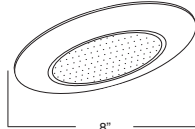

6" Slope Ceiling Incandescent Trims

(LAMP WATTAGE: (1) MAXIMUM 75W R/PAR30, 60W A19, 65W BR30)

Catalog Number:

Project Name:

Type:

Note:

BAFFLE FINISH:
W, P, SN, CP, BZ

TRIM/RING FINISH:
WH, BK, SN, CP, CH,
PB, BZ

BAFFLE FINISH:
W, P, SN, CP, BZ

TRIM/RING FINISH:
WH, BK, SN, CP, CH,
PB, BZ

REFLECTOR FINISH:
CL, RG, W, MB, CP,
SN, BZ

TRIM/RING FINISH:
WH, BK, SN, CP, CH,
PB, BZ

REFLECTOR FINISH:
CL, RG, W, MB, CP,
SN, BZ

TRIM/RING FINISH:
WH, BK, SN, CP, CH,
PB, BZ

FOR
WET
LOCATION

LENS:
ALBALITE

TRIM/RING FINISH:
WH, BK, SN, CP, CH,
PB, BZ

FOR
WET
LOCATION

LENS:
ALBALITE

TRIM/RING FINISH:
WHITE PLASTIC

FOR
WET
LOCATION

LENS:
FRESNEL

TRIM/RING FINISH:
WH, BK, SN, CP, CH,
PB, BZ

FOR
WET
LOCATION

LENS:
FRESNEL

TRIM/RING FINISH:
WHITE PLASTIC

TRIM/RING FINISH:
WH, BK, SN, CP, CH,
PB, BZ

BAFFLE FINISH:
W, P, SN, CP

TRIM/RING FINISH:
WH

BAFFLE	REFLECTOR	TRIM RING
W White	CL Chrome	WH White
P Black	RG Gold	BK Black
SN Satin Nickel	W White	SN Satin Nickel
CP Copper	MB Black	CP Copper
BZ Bronze	CP Copper	CH Chrome
	SN Satin Nickel	PB Polish Brass
		BZ Bronze

*For custom baffle, reflector, trim ring, glass color and lens options, please consult factory.