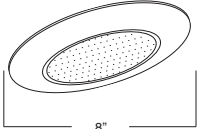

TRIM/RING FINISH:
WH, BK, SN, CP, CH,
PB, BZ

B392RG-WH
R30/PAR30 REFLECTOR

REFLECTOR FINISH:
CL, RG, W, MB, CP,
SN, BZ

TRIM/RING FINISH:
WH, BK, SN, CP, CH,
PB, BZ

B395CP-WH
R38/PAR40 REFLECTOR

REFLECTOR FINISH:
CL, RG, W, MB, CP,
SN, BZ

TRIM/RING FINISH:
WH, BK, SN, CP, CH,
PB, BZ

B601CP
METAL ALBALITE LENS

FOR
WET
LOCATION

LENS:
ALBALITE

TRIM/RING FINISH:
WH, BK, SN, CP, CH,
PB, BZ

B601L
PLASTIC ALBALITE LENS

FOR
WET
LOCATION

LENS:
ALBALITE