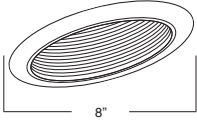

Project Name:

Type:

Note:

B391CP-CP
METAL STEPPED BAFFLE R30/PAR30

BAFFLE FINISH:
W, P, SN, CP, BZ

TRIM/RING FINISH:
WH, BK, SN, CP, CH,
PB, BZ

B394P-WH
PAR38/R40 STEPPED BAFFLE

BAFFLE FINISH:
W, P, SN, CP, BZ