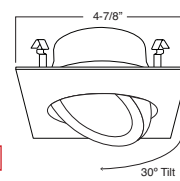

4" INCANDESCENT TRIMS

AIR SHUT
NEW
CLIP
DESIGN

AF401W-WH
Self Flange Baffle

AIR SHUT

NEW
CLIP
DESIGN

BAFFLE:
W, P, SN, CP, BZ

TRIM:
WH- WHITE SELF
FLANGE

3 HOUSING
COMPATIBILITY
GUIDE:

AF402CP-WH
Self Flange Reflector

AIR SHUT

NEW
CLIP
DESIGN

REFLECTOR:
CL, RG, W, MB, CP

TRIM:
WH- WHITE SELF
FLANGE

3 HOUSING
COMPATIBILITY
GUIDE:

1. Designed to fit most 4" cans
2. Air-Shut baffle/reflector
3. No socket bracket necessary

GUIDE	HOUSING COMPATIBILITY	MAX. LAMP WATTAGE
1	B4IC-AT-W, B4-AT-W, B4R-AT-W	50W R/PAR20
2	B4IC-AT-W, B4-AT-W, B4R-AT-W	35W R/PAR20
3	EZ4IC, EZ4, EZ4R	50W R/PAR20

4 INCH INCANDESCENT TRIMS

B471CP-WH
Square Phenolic/Metal Stepped Baffle

BAFFLE:
W, P, SN, CP, BZ

TRIM:
WH, BK, SN, CP, CH,
PB, BZ

PATENT #: D510,151

1 HOUSING
COMPATIBILITY
GUIDE:

B472SN-WH
Square Baffle w/ Socket Bracket

BAFFLE:
W, P, SN, CP, BZ

TRIM:
WH, BK, SN, CP, CH,
PB, BZ

PATENT #: D510,151

1 HOUSING
COMPATIBILITY
GUIDE:

B473CP-WH
Reflector

REFLECTOR:
CL, RG, W, MB,
CP, SN, BZ, SHZ

TRIM:
WH, BK, SN, CP, CH,
PB, BZ

PATENT #: D510,151

1 HOUSING
COMPATIBILITY
GUIDE:

B474CL-WH
Square Reflector w/ Socket Bracket

REFLECTOR:
CL, RG, W, MB,
CP, SN, BZ, SHZ

TRIM:
WH, BK, SN, CP, CH,
PB, BZ

PATENT #: D510,151

1 HOUSING
COMPATIBILITY
GUIDE:

B441WH
Square Eyeball (30° Tilt)

TRIM:
WH, BK, SN, CP, CH,
PB, BZ

PATENT #: D510,151

1 HOUSING
COMPATIBILITY
GUIDE:

B443WH
Square Slot Aperture

TRIM:
WH, BK, SN, CP, CH,
PB, BZ

PATENT #: D510,151

2 HOUSING
COMPATIBILITY
GUIDE:

B442WH
PAR20 Gimbal Trim (30° Tilt)

TRIM:
WH, BK, SN, CP, CH,
PB, BZ

PATENT #: D510,151

1 HOUSING
COMPATIBILITY
GUIDE:

B444CL-WH
Frosted Lens with Reflector

REFLECTOR:
CL, RG, W, MB,
CP, SN

TRIM:
WH, BK, SN, CP, CH,
PB, BZ

PATENT #: D510,151

2 HOUSING
COMPATIBILITY
GUIDE:

BAFFLE FINISH:
W White
P Black
SN Satin Nickel
CP Copper
BZ Bronze