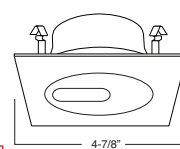

1 HOUSING
COMPATIBILITY
GUIDE:

B443WH
Square Slot Aperture

TRIM:
WH, BK, SN, CP, CH,
PB, BZ

PATENT #: D510,151

2 HOUSING
COMPATIBILITY
GUIDE:

B442WH
PAR20 Gimbal Trim (30° Tilt)

TRIM:
WH, BK, SN, CP, CH,
PB, BZ