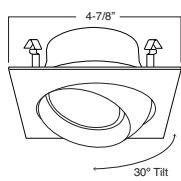

4" INCANDESCENT TRIMS

AIR SHUT
NEW
CLIP
DESIGN

AF401W-WH
Self Flange Baffle

AIR SHUT

NEW
CLIP
DESIGN

BAFFLE:
W, P, SN, CP, BZ

TRIM:
WH- WHITE SELF
FLANGE

3 HOUSING
COMPATIBILITY
GUIDE:

AF402CP-WH
Self Flange Reflector

AIR SHUT

NEW
CLIP
DESIGN

REFLECTOR:
CL, RG, W, MB, CP

TRIM:
WH- WHITE SELF
FLANGE

3 HOUSING
COMPATIBILITY
GUIDE:

1. Designed to fit most 4" cans
2. Air-Shut baffle/reflector
3. No socket bracket necessary

GUIDE	HOUSING COMPATIBILITY	MAX. LAMP WATTAGE
1	B4IC-AT-W, B4-AT-W, B4R-AT-W	50W R/PAR20
2	B4IC-AT-W, B4-AT-W, B4R-AT-W	35W R/PAR20
3	EZ4IC, EZ4, EZ4R	50W R/PAR20

4 INCH INCANDESCENT TRIMS

B471CP-WH
Square Phenolic/Metal Stepped Baffle

BAFFLE:
W, P, SN, CP, BZ

TRIM:
WH, BK, SN, CP, CH,
PB, BZ

PATENT #: D510,151

1 HOUSING
COMPATIBILITY
GUIDE:

B472SN-WH
Square Baffle w/ Socket Bracket

BAFFLE:
W, P, SN, CP, BZ

TRIM:
WH, BK, SN, CP, CH,
PB, BZ

PATENT #: D510,151

1 HOUSING
COMPATIBILITY
GUIDE:

B473CP-WH
Reflector

REFLECTOR:
CL, RG, W, MB,
CP, SN, BZ, SHZ

TRIM:
WH, BK, SN, CP, CH,
PB, BZ

PATENT #: D510,151

1 HOUSING
COMPATIBILITY
GUIDE:

B474CL-WH
Square Reflector w/ Socket Bracket

REFLECTOR:
CL, RG, W, MB,
CP, SN, BZ, SHZ

TRIM:
WH, BK, SN, CP, CH,
PB, BZ

PATENT #: D510,151

1 HOUSING
COMPATIBILITY
GUIDE:

B441WH
Square Eyeball (30° Tilt)

TRIM:
WH, BK, SN, CP, CH,
PB, BZ

PATENT #: D510,151

1 HOUSING
COMPATIBILITY
GUIDE:

B443WH
Square Slot Aperture

TRIM:
WH, BK, SN, CP, CH,
PB, BZ

PATENT #: D510,151

2 HOUSING
COMPATIBILITY
GUIDE:

B442WH
PAR20 Gimbal Trim (30° Tilt)

TRIM:
WH, BK, SN, CP, CH,
PB, BZ

PATENT #: D510,151

1 HOUSING
COMPATIBILITY
GUIDE:

B444CL-WH
Frosted Lens with Reflector

REFLECTOR:
CL, RG, W, MB,
CP, SN

TRIM:
WH, BK, SN, CP, CH,
PB, BZ

PATENT #: D510,151

2 HOUSING
COMPATIBILITY
GUIDE:

BAFFLE FINISH:
W White
P Black
SN Satin Nickel
CP Copper
BZ Bronze