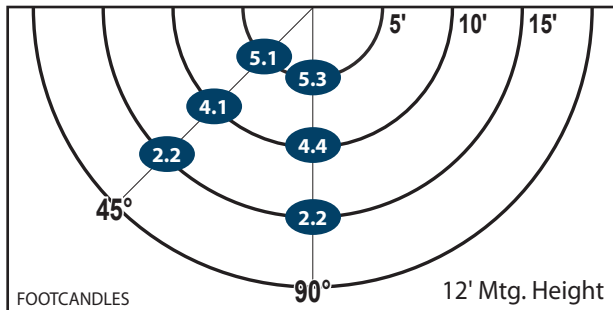

Glare Free

DD42LED5K

Proprietary Lens Design

LUMENS: 3,813 **WATTS: 42**
LUMENS PER WATT: 99 **CRI: 72**
CCT: 5000K **DIMMING: 10-100%**

Ordering Information

CATALOG #	DESCRIPTION	VOLTS
DD42LED5K	42W LED Dusk to Dawn	120

Recommended Mounting Height - 12-14 ft.

Mtg. Hgt.	FOOTCANDLES ON THE GROUND						Avg. FCs 450 SQ. FT.
	90°			45°			
	5'	10'	15'	5'	10'	15'	
12'	5.3	4.4	2.2	5.1	4.1	2.2	3.9
14'	3.7	3.6	2.2	3.6	3.4	2.1	3.1

Performance

- Smooth & Even Light Pattern
- Twist Lock Photocontrol
- Glare Free Light Output
- 12" and 24" Mounting Options

Dimensions and Specifications

Overall Height: 6.9" **Depth: 10"**
Overall Width: 13.9"