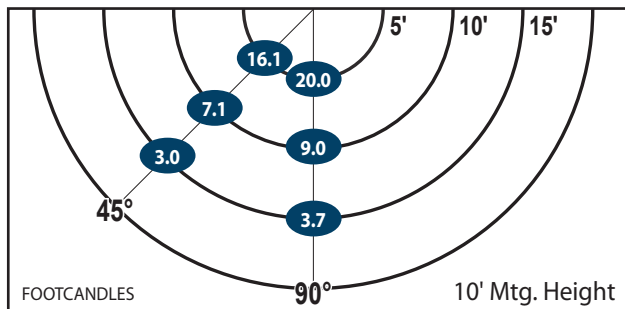

WSPS40LED

LUMENS: 4,047 **WATTS: 40**
LUMENS PER WATT: 106 **CRI: 75**
CCT: 4500K **DIMMING: 10-100%**

Patent Pending

Ordering Information

CATALOG #	DESCRIPTION	VOLTS
WSPS40LED	40W LED SlimPak Pro Wall Light	120-277

Options

ADD SUFFIX #	DESCRIPTION
PC	120V Photocontrol
PM	208-277V Photocontrol

Note: Atlas uses only premium LED compatible photocontrols

Performance

- **Recommended Mounting Height - 10-12 ft.**

Mtg. Hgt.	FOOTCANDLES ON THE GROUND						Avg. FCs 450 SQ. FT.
	90°			45°			
	5'	10'	15'	5'	10'	15'	
10'	20.0	9.0	3.7	16.1	7.1	3.0	9.8
12'	14.8	8.3	4.3	12.5	6.8	3.3	8.3

Design

- **Slim Low Profile Design**
- **Attractive Architectural Styling**
- **Quick and Easy Mounting**
- **Bottom Hinged to Prevent Leakage**

Dimensions and Specifications

Overall Height: 7.65" **Depth: 4"**
Overall Width: 6" **Weight: 3.8 lbs.**