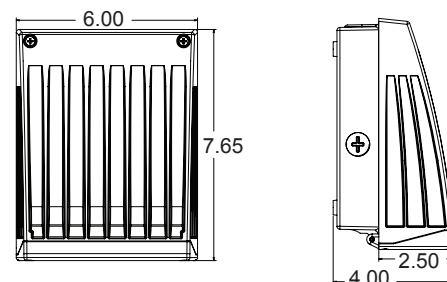

Options

ADD SUFFIX #	DESCRIPTION
PC	120V Photocontrol
PM	208-277V Photocontrol

Note: Atlas uses only premium LED compatible photocontrols

Performance

- **Recommended Mounting Height - 10-12 ft.**

Mtg. Hgt.	FOOTCANDLES ON THE GROUND						Avg. FCs 450 SQ. FT.
	90°			45°			
	5'	10'	15'	5'	10'	15'	
10'	20.0	9.0	3.7	16.1	7.1	3.0	9.8
12'	14.8	8.3	4.3	12.5	6.8	3.3	8.3

Design

- **Slim Low Profile Design**
- **Attractive Architectural Styling**
- **Quick and Easy Mounting**
- **Bottom Hinged to Prevent Leakage**

Dimensions and Specifications

Overall Height: 7.65" **Depth: 4"**
Overall Width: 6" **Weight: 3.8 lbs.**