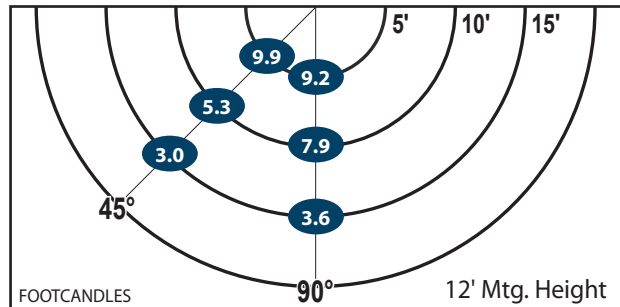

Dimensions and Specifications

Overall Height: 9.02"

Depth: 7.85"

Overall Width: 14.2"

Weight: 9.2 lbs.

Recommended Mounting Height - 12-14 ft.

Mtg. Hgt.	FOOTCANDLES ON THE GROUND						Avg. FCs 450 SQ. FT.
	90°			45°			
	5'	10'	15'	5'	10'	15'	
12'	9.2	7.9	3.6	9.9	5.3	3.0	6.5
14'	8.0	4.4	3.0	7.6	6.1	3.7	5.5