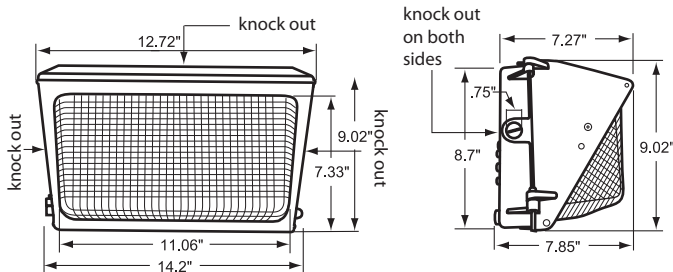

Dimensions and Specifications

Overall Height: 9.02"

Depth: 7.85"

Overall Width: 14.2"

Weight: 9.2 lbs.

Recommended Mounting Height - 12-14 ft.

Mtg. Hgt.	FOOTCANDLES ON THE GROUND						Avg. FCs 450 SQ. FT.
	90°			45°			
	5'	10'	15'	5'	10'	15'	
12'	9.2	7.9	3.6	9.9	5.3	3.0	6.5
14'	8.0	4.4	3.0	7.6	6.1	3.7	5.5