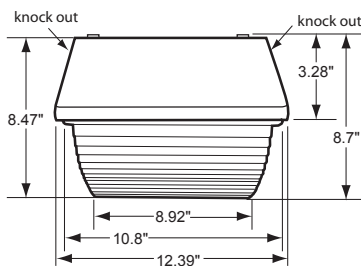

### Dimensions and Specifications

**Overall Height: 8.7"**      **Depth: 12.39"**  
**Overall Width: 12.39"**      **Weight: 9 lbs.**