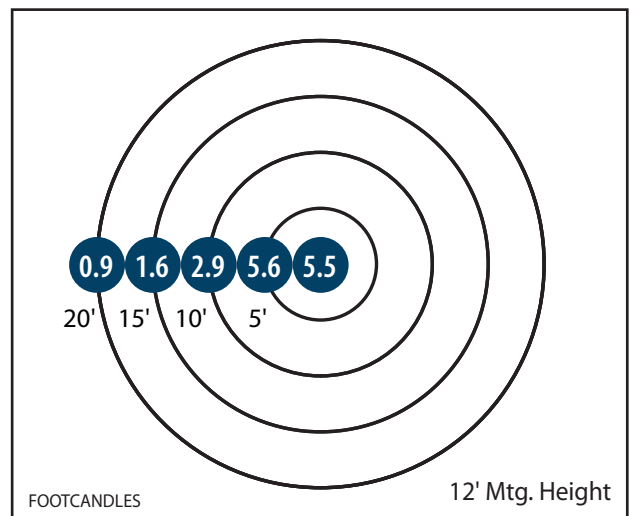

Recommended Mounting Height - 12-14 ft.

200,000+ HOURS

*The majority of Atlas Lighting Products are assembled in USA facilities by an American Workforce utilizing both Domestic and Foreign components