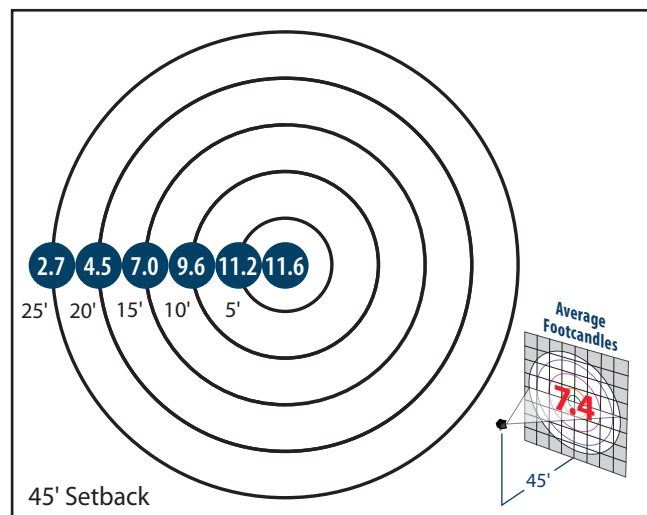

Ordering Information

CATALOG #	DESCRIPTION	VOLTS
PFXL162LED	162W LED Power Flood Pro	120-277
PFXL162LEDS	162W LED Power Flood Pro w/Slipfitter	120-277
Standard Optic - Medium Wide		

Options

ADD SUFFIX #	DESCRIPTION
4	480V Philips Driver
PC	120V Photocontrol
PM	208-277V Photocontrol
W	Wide Optics
EW	Extra-wide Optics

Overall Height (Trunion): 16.27" **Depth: 12.78"**
Overall Width: 16.125" **Weight: (with Trunion) 30 lbs.**
EPA: 1.29 **(with Slipfitter) 31 lbs.**

200,000+ HOURS

*The majority of Atlas Lighting Products are assembled in USA facilities by an American Workforce utilizing both Domestic and Foreign components