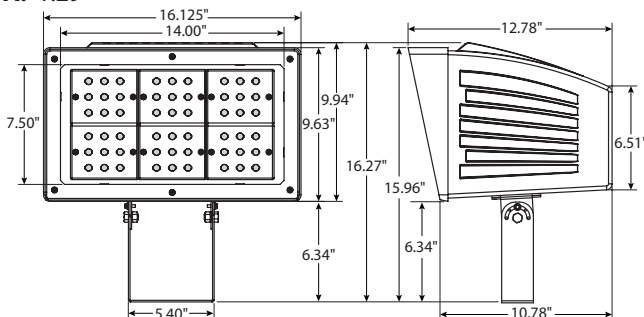

Ordering Information

CATALOG #	DESCRIPTION	VOLTS
PFXL162LED	162W LED Power Flood Pro	120-277
PFXL162LEDS	162W LED Power Flood Pro w/Slipfitter	120-277
Standard Optic - Medium Wide		

Options

ADD SUFFIX #	DESCRIPTION
4	480V Philips Driver
PC	120V Photocontrol
PM	208-277V Photocontrol
W	Wide Optics
EW	Extra-wide Optics

Overall Height (Trunion): 16.27" **Depth: 12.78"**
Overall Width: 16.125" **Weight: (with Trunion) 30 lbs.**
EPA: 1.29 **(with Slipfitter) 31 lbs.**

200,000+ HOURS

*The majority of Atlas Lighting Products are assembled in USA facilities by an American Workforce utilizing both Domestic and Foreign components