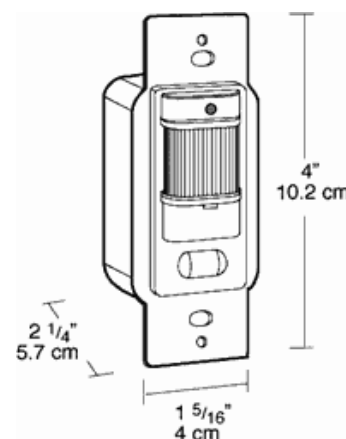

LOS800I/120

Fits decorator wall plates with only 1/2" protrusion. 120 volts. Gangable. Full 180° view covers 1000 sq. ft Works with electronic ballasts. Can be wired in parallel. LED indicator, wallplate included. Can also be used as a ceiling sensor. Must have hot and wires in box.

Color: Ivory

Weight: 0.3 lbs

Technical Specifications

UL Listing:

Indoor applications Smart Box & Tuff Dome Wet locations.

Compatibility:

Compatible with most electronic ballasts. Not compatible with instant start ballasts. Can be wired in parallel.