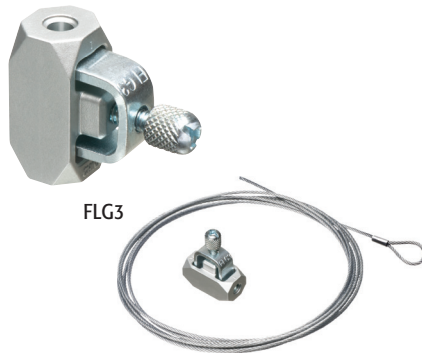

Wire Grabber™ and Kits

Reliable hanging support for fixture boxes, fixtures, cable tray and other static loads up to 75 lbs requiring drop wire support.

FLG3

DWB0805

DWYH0805

DWYT0805

BW580

Scan For Video

CATALOG NUMBER	UPC/DCI/NAED MFG #018997	DESCRIPTION	UNIT PKG	STD PKG	LENGTH
DWB0805	06805		1	10	5'
DWB0812	06883	Straight Kit w/ Looped End	1	10	10'
DWB0815	06815	holds static loads up to 75 lbs (w/ supplied .080" wire)	1	10	15'
DWB0820	06820		1	10	20'
DWB0830	06830		1	10	30'
DWH0805	15022	Straight Kit with Hook holds static loads up to 75 lbs	1	10	5'
DWH0810	15023		1	10	10'
DWT0805	15020	Straight Kit with Toggle holds static loads up to 75 lbs	1	10	5'
DWT0810	15021		1	10	10'
DWY2H0810	11312	"Y" Kit with Hooks Two Pack holds static loads up to 150 lbs	2	10	10'
DWYH0805	11307	18 Inch "Y" Kit with Hooks	1	10	5'
DWYH0810	11308	holds static loads up to 75 lbs	1	10	10'
DWYH0815	11309		1	10	15'
DWYH0820	11310	(w/ supplied .080" wire)	1	10	20'
DWYH0830	11311		1	10	30'
DWY2T0810	11306	"Y" Kit with Toggles Two Pack holds static loads up to 150 lbs	2	10	10'
DWY2T0812	11314		2	10	5'
DWYT0812	11313	12 Inch "Y" Kit with Toggles	1	10	5'
DWYT0805	11301		1	10	5'
DWYT0810	11302	18 Inch "Y" Kit with Toggles	1	10	10'
DWYT0815	11303	holds static loads up to 75 lbs	1	10	15'
DWYT0820	11304	(w/ supplied .080" wire)	1	10	20'
DWYT0830	11305		1	10	30'
FLG3*	01590	Wire hanger for static loads up to 75 lbs on .080" galvanized braided wire	50	50	-
BW562	83775	500' Roll of .062" Galvanized Braided Support Wire 50 lb Capacity	1	4	500'
BW580	21250	500' Roll of .080" Galvanized Braided Support Wire 75 lb Capacity	1	4	500'

*PATENTED.

NEW Thumb Screw Adjustment

Secure grip on wire: Tightening this screw engages six points of contact on wire.

FLG3 ships fully assembled.

Easy to use:

Push wire through connector and out the other side. Loop wire back through connector. Tighten screw.