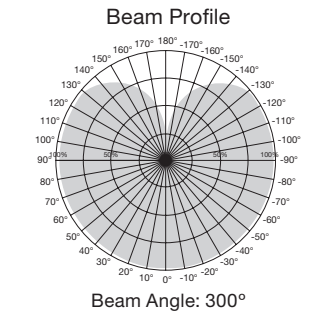

OMNI-DIRECTIONAL LED A19 & A21 LAMPS

100W replacement omni-directional LED lamps

Direct replacement for 100 Watt incandescent lamps uses only 16 Watts

Applications/Features

- Indoor residential and commercial lighting
- Down lighting
- Display lighting
- Accent lighting
- Damp location
- Approved for totally enclosed fixtures