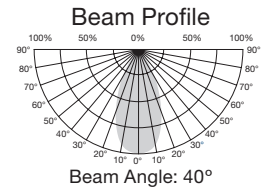

Illumination at 3000K

	4.5W	6.5W
1m	525 lx in Center	730 lx in Center
2m	130 lx in Center	185 lx in Center

Beam Angle: 40°

LED PAR16 lamps

Item Number	Lamp Description	W	V	CRI	CCT	Lm	Bm	M.O.L. (Inches)	Life/Hrs.	UPC	Pack
S9386	4.5PAR16/LED/40°/3000K/120V	4.5	120	80	3000K	370	40°	2 7/8	25K	045923093869	12/1
S9387	4.5PAR16/LED/40°/5000K/120V	4.5	120	80	5000K	400	40°	2 7/8	25K	045923093876	12/1
S9388	6.5PAR16/LED/40°/3000K/120V	6.5	120	80	3000K	520	40°	2 7/8	25K	045923093883	12/1
S9389	6.5PAR16/LED/40°/5000K/120V	6.5	120	80	5000K	560	40°	2 7/8	25K	045923093890	12/1