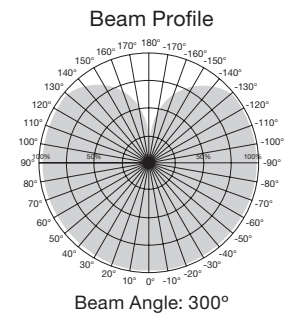

OMNI-DIRECTIONAL LED A19 & A21 LAMPS

30, 70 & 100 Watt replacement omni-directional 3-Way LED lamps

Direct replacement for 30/70/100W
3-way incandescent lamps
uses only 3/11/16 Watts

Applications / Features

- Indoor residential and commercial lighting
- Down lighting
- Display lighting
- Accent lighting
- Damp location rated
- Approved for totally enclosed fixtures