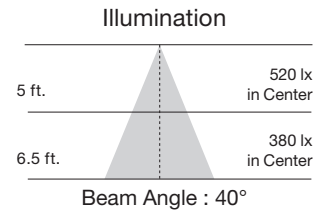

LED PAR LAMPS

13W LED PAR30 long neck lamps

Applications / Features

- 75W PAR30 long neck replacement uses only 13 Watts
- Down lighting
- Track lighting
- Dimmable
- IP65 Listed - indoor/outdoor
- Approved for enclosed fixtures