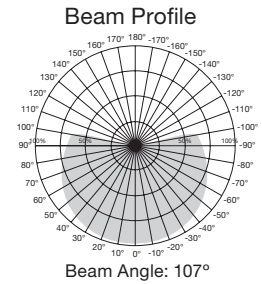

LED REFLECTOR LAMPS

Satco 6.5W R20 LED reflectors 80 & 90 CRI

Applications / Features

- 50R20 replacement uses only 6.5 Watts
- Indoor residential and commercial lighting
- Down lighting
- Display lighting
- Dimmable**
- Damp location