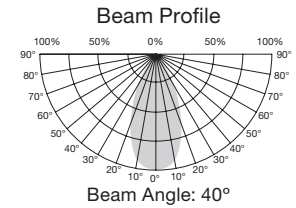

LED PAR LAMPS

KolourOne Panel Array 2.0 7W PAR20 LED lamps

Applications / Features

- Indoor residential and commercial lighting
- Entertainment lighting
- Down lighting
- Display lighting
- Accent lighting
- Dimmable
- Replaces 50PAR20