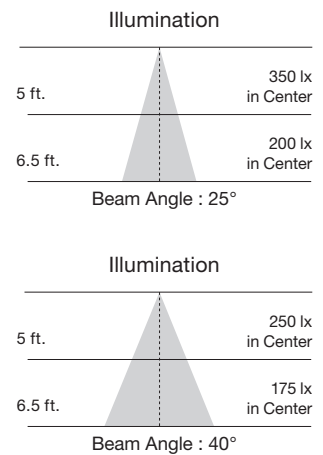

LED PAR LAMPS

**Familiar appearance.
High efficiency.
Direct replacements.**

**Introducing Satco LED PAR Lamps.
LED efficiency, indoors or out.**

Satco LED PAR lamps have the familiar look of the Halogen PAR lamps they replace, but deliver the high efficiency that only LEDs can. With the silvered reflector, traditional lens pattern, and exact dimensions of older Halogen PARs, Satco LED PARs represent an exact replacement. The only difference will be the greatly reduced energy and maintenance costs!

7W LED PAR20 lamps

Applications / Features

- 50W PAR20 replacement uses only 7 Watts
- Down lighting
- Track lighting
- Dimmable
- IP65 Listed - indoor/outdoor
- Approved for enclosed fixtures

LED PAR Lamps

Item Number	Lamp Description	W	V	CRI	CCT	Color Temp.	Lm	Bm	M.O.L. (Inches)	Life/Hrs.	UPC	Pack
LED PAR20 - Replaces 50W												
S9400*	7PAR20/LED/25/2700K/120V/SP	7	120	80	2700K	Warm White	500	25°	3 1/16	25K	045923094002	24/6
S9401*	7PAR20/LED/25/3000K/120V/SP	7	120	80	3000K	Soft White	500	25°	3 1/16	25K	045923094019	24/6
S9402*	7PAR20/LED/25/3500K/120V/SP	7	120	80	3500K	Neutral White	500	25°	3 1/16	25K	045923094026	24/6
S9403*	7PAR20/LED/25/4000K/120V/SP	7	120	80	4000K	Cool White	525	25°	3 1/16	25K	045923094033	24/6
S9404*	7PAR20/LED/25/5000K/120V/SP	7	120	80	5000K	Natural Light	525	25°	3 1/16	25K	045923094040	24/6
S9405*	7PAR20/LED/40/2700K/120V/FL	7	120	80	2700K	Warm White	500	40°	3 1/16	25K	045923094057	24/6
S9406*	7PAR20/LED/40/3000K/120V/FL	7	120	80	3000K	Soft White	500	40°	3 1/16	25K	045923094064	24/6
S9407*	7PAR20/LED/40/3500K/120V/FL	7	120	80	3500K	Neutral White	500	40°	3 1/16	25K	045923094071	24/6
S9408*	7PAR20/LED/40/4000K/120V/FL	7	120	80	4000K	Cool White	525	40°	3 1/16	25K	045923094088	24/6
S9409*	7PAR20/LED/40/5000K/120V/FL	7	120	80	5000K	Natural Light	525	40°	3 1/16	25K	045923094095	24/6

† Enclosed fixture rating - Effective on new production in June 2016