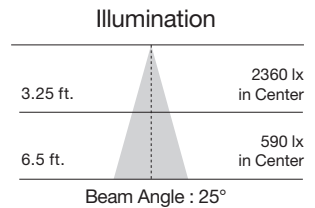

Ditto™ 11W LED PAR30 short neck lamps

Same PAR30 shape.
Advanced LED technology!

Applications / Features

- Entertainment lighting
- Down lighting
- Display lighting
- Accent lighting
- Dimmable
- Damp location
- 11W PAR30 replaces up to 75PAR30

Ditto 11W PAR30 LED Short Neck Lamps

Item Number	Lamp Description	W	V	CRI	CCT	Lm	Bm	M.O.L. (Inches)	Life/Hrs.	UPC	Pack
S9084*	11PAR30/SN/LED/25°/3000K/120/D	11	120	80	3000K	750	25°	3 ⅝	25K	045923090844	12/6
S9085*	11PAR30/SN/LED/25°/4000K/120/D	11	120	80	4000K	780	25°	3 ⅝	25K	045923090851	12/6
S9086*	11PAR30/SN/LED/40°/3000K/120/D	11	120	80	3000K	750	40°	3 ⅝	25K	045923090868	12/6
S9087*	11PAR30/SN/LED/40°/4000K/120/D	11	120	80	4000K	780	40°	3 ⅝	25K	045923090875	12/6