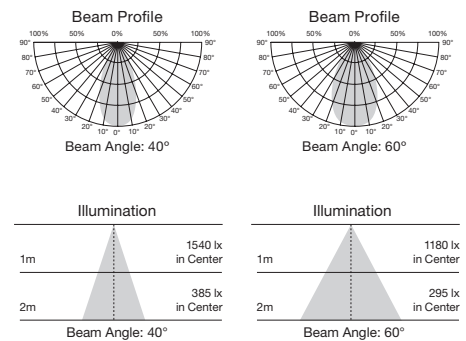

KolourOne Panel Array 2.0 17W PAR38 LED lamps

Applications / Features

- Indoor residential and commercial lighting
- Entertainment lighting
- Down lighting
- Display lighting
- Accent lighting
- Dimmable
- Replaces 90PAR38