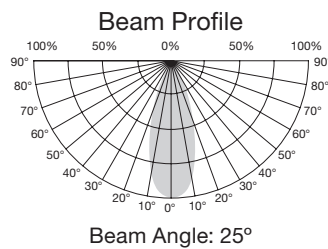

MR16 LED lamps

Applications / Features

- Down lighting
- Accent lighting
- Pendant lighting
- Dimmable

MR16 LED Lamps

Item Number	Lamp Description	W	V	CRI	CCT	Lm	Bm	M.O.L. (Inches)	Life/ Hrs.	UPC	Pack
S9103*†	7MR16/LED/40'/27K/12V/D	7	12	80	2700K	500	40°	1 7/8	25K	045923091032	12/1
S9104*†	7MR16/LED/40'/3K/12V/D	7	12	80	3000K	520	40°	1 7/8	25K	045923091049	12/1
S9105†	7MR16/LED/40'/4K/12V/D	7	12	80	4000K	540	40°	1 7/8	25K	045923091056	12/1
S9106†	7MR16/LED/40'/5K/12V/D	7	12	80	5000K	560	40°	1 7/8	25K	045923091063	12/1
S9380*†	4.5MR16/LED/40'/30K/120V/GU10	4.5	120	80	3000K	370	40°	2 3/16	25K	045923093807	12/1
S9381†	4.5MR16/LED/40'/50K/120V/GU10	4.5	120	80	5000K	400	40°	2 3/16	25K	045923093814	12/1
S9382†	6.5MR16/LED/40'/27K/120V/GU10	6.5	120	80	2700K	500	40°	2 3/16	25K	045923093821	12/1
S9383*†	6.5MR16/LED/40'/30K/120V/GU10	6.5	120	80	3000K	520	40°	2 3/16	25K	045923093838	12/1
S9384†	6.5MR16/LED/40'/40K/120V/GU10	6.5	120	80	4000K	540	40°	2 3/16	25K	045923093845	12/1
S9385*†	6.5MR16/LED/40'/50K/120V/GU10	6.5	120	80	5000K	560	40°	2 3/16	25K	045923093852	12/1
S9490†**	6.5MR16/LED/25'/27K/12V	6.5	12	80	2700K	500	25°	1 3/4	25K	045923094903	12/1
S9491†**	6.5MR16/LED/25'/30K/12V	6.5	12	80	3000K	520	25°	1 3/4	25K	045923094910	12/1
S9492†	6.5MR16/LED/25'/35K/12V	6.5	12	80	3500K	530	25°	1 3/4	25K	045923094927	12/1
S9493†	6.5MR16/LED/25'/40K/12V	6.5	12	80	4000K	540	25°	1 3/4	25K	045923094934	12/1
S9494†	6.5MR16/LED/25'/50K/12V	6.5	12	80	5000K	560	25°	1 3/4	25K	045923094941	12/1
S9495†**	6.5MR16/LED/40'/27K/12V	6.5	12	80	2700K	500	40°	1 3/4	25K	045923094958	12/1
S9496†**	6.5MR16/LED/40'/30K/12V	6.5	12	80	3000K	520	40°	1 3/4	25K	045923094965	12/1
S9497†**	6.5MR16/LED/40'/35K/12V	6.5	12	80	3500K	530	40°	1 3/4	25K	045923094972	12/1
S9498†**	6.5MR16/LED/40'/40K/12V	6.5	12	80	4000K	540	40°	1 3/4	25K	045923094989	12/1
S9499†**	6.5MR16/LED/40'/50K/12V	6.5	12	80	5000K	560	40°	1 3/4	25K	045923094996	12/1
S9616†**	6.5MR16/LED/40'/30K/12V/90CRI	6.5	12	90	3000K	450	40°	1 3/4	25K	045923094965	12/1

All 12V MR16 lamps are compatible with electronic and magnetic transformers

**ENERGY STAR pending - August 2016