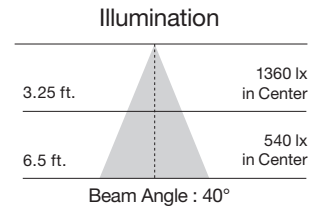

LED PAR LAMPS

Ditto™ 11W LED PAR30 long neck lamps

Same PAR30 shape.
Advanced LED technology!

Applications / Features

- Entertainment lighting
- Down lighting
- Display lighting
- Accent lighting
- Dimmable
- Damp location
- 11W PAR30 replaces up to 75PAR30