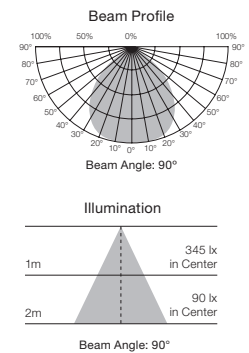

LED RECESSED DOWNLIGHT RETROFITS

4" LED recessed downlight retrofits

Applications / Features

- Residential
- Office
- Retail
- Hospitality
- Solid state LED lighting
- Direct replacement for reflector lamps
- Dimmable**
- Long life, 50,000 hours
- High efficiency/Environmentally friendly
- No UV or IR radiation
- 5 year warranty***
- c-UL-us damp location listed - Gimbal
- c-UL-us wet location listed - Baffle
- ENERGY STAR® certified

E26 Adapter included

4" LED Recessed Downlight Retrofits

Item Number	Lamp Description	W	V	CRI	CCT	Lm	Bm	M.O.L. (Inches)	Life/ Hrs.	UPC	Pack
S9460*	9WLED/RDL/4"/27K/DIM/120V	9	120	90	2700K	600	90°	2 7/8	50K	045923094606	16/1
S9461*	9WLED/RDL/4"/30K/DIM/120V	9	120	90	3000K	600	90°	2 7/8	50K	045923094613	16/1
S9462*	9WLED/RDL/4"/40K/DIM/120V	9	120	90	4000K	600	90°	2 7/8	50K	045923094620	16/1
S9478*	9WLED/RDL/4"/50K/DIM/120V	9	120	90	5000K	630	90°	2 7/8	50K	045923094781	16/1
4" LED Gimbal Retrofits											
S9463*	9WLED/DIR/4"/40°/27K/120V	9	120	90	2700K	600	40°	3 5/16	50K	045923094637	8/1
S9464*	9WLED/DIR/4"/40°/30K/120V	9	120	90	3000K	600	40°	3 5/16	50K	045923094644	8/1
S9465*	9WLED/DIR/4"/40°/40K/120V	9	120	90	4000K	630	40°	3 5/16	50K	045923094651	8/1
S9466*	9WLED/DIR/4"/90°/27K/120V	9	120	90	2700K	600	90°	3 5/16	50K	045923094668	8/1
S9467*	9WLED/DIR/4"/90°/30K/120V	9	120	90	3000K	600	90°	3 5/16	50K	045923094675	8/1
S9468*	9WLED/DIR/4"/90°/40K/120V	9	120	90	4000K	630	90°	3 5/16	50K	045923094682	8/1

**Consult Satco or visit www.satco.com for an up to date dimmer compatibility list.
***See separate warranty for complete terms and conditions. GU10 base sold separately, item number: S9000