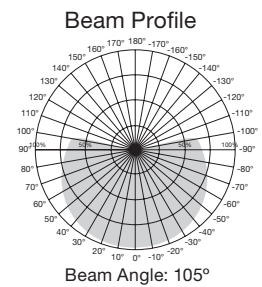

Satco 9.5W BR30 LED reflectors 80 & 90 CRI

Applications / Features

- 65BR30 replacement uses only 9.5 Watts
- Indoor residential and commercial lighting
- Down lighting
- Display lighting
- New one piece, lighter weight design
- Dimmable**
- Damp location