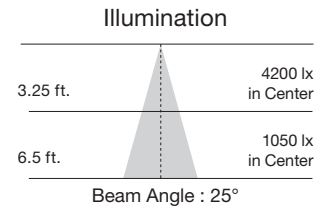

Applications / Features

- Entertainment lighting
- Down lighting
- Display lighting
- Accent lighting
- Dimmable
- Damp location
- 17W PAR38 replaces 90PAR38