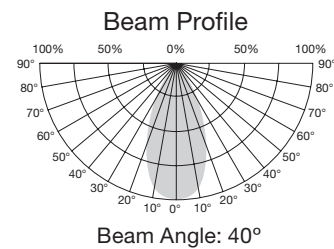

MR16 LED lamps

Applications / Features

- Down lighting
- Accent lighting
- Pendant lighting
- Dimmable

MR16 LED Lamps

Item Number	Lamp Description	W	V	CRI	CCT	Lm	Bm	M.O.L. (Inches)	Life/ Hrs.	UPC	Pack
S9103*†	7MR16/LED/40'/27K/12V/D	7	12	80	2700K	500	40°	1 7/8	25K	045923091032	12/1
S9104*†	7MR16/LED/40'/3K/12V/D	7	12	80	3000K	520	40°	1 7/8	25K	045923091049	12/1
S9105†	7MR16/LED/40'/4K/12V/D	7	12	80	4000K	540	40°	1 7/8	25K	045923091056	12/1
S9106†	7MR16/LED/40'/5K/12V/D	7	12	80	5000K	560	40°	1 7/8	25K	045923091063	12/1
S9380*†	4.5MR16/LED/40'/30K/120V/GU10	4.5	120	80	3000K	370	40°	2 3/16	25K	045923093807	12/1
S9381†	4.5MR16/LED/40'/50K/120V/GU10	4.5	120	80	5000K	400	40°	2 3/16	25K	045923093814	12/1
S9382†	6.5MR16/LED/40'/27K/120V/GU10	6.5	120	80	2700K	500	40°	2 3/16	25K	045923093821	12/1
S9383*†	6.5MR16/LED/40'/30K/120V/GU10	6.5	120	80	3000K	520	40°	2 3/16	25K	045923093838	12/1
S9384†	6.5MR16/LED/40'/40K/120V/GU10	6.5	120	80	4000K	540	40°	2 3/16	25K	045923093845	12/1
S9385*†	6.5MR16/LED/40'/50K/120V/GU10	6.5	120	80	5000K	560	40°	2 3/16	25K	045923093852	12/1
S9490†**	6.5MR16/LED/25'/27K/12V	6.5	12	80	2700K	500	25°	1 3/4	25K	045923094903	12/1
S9491†**	6.5MR16/LED/25'/30K/12V	6.5	12	80	3000K	520	25°	1 3/4	25K	045923094910	12/1
S9492†	6.5MR16/LED/25'/35K/12V	6.5	12	80	3500K	530	25°	1 3/4	25K	045923094927	12/1
S9493†	6.5MR16/LED/25'/40K/12V	6.5	12	80	4000K	540	25°	1 3/4	25K	045923094934	12/1
S9494†	6.5MR16/LED/25'/50K/12V	6.5	12	80	5000K	560	25°	1 3/4	25K	045923094941	12/1
S9495†**	6.5MR16/LED/40'/27K/12V	6.5	12	80	2700K	500	40°	1 3/4	25K	045923094958	12/1
S9496†**	6.5MR16/LED/40'/30K/12V	6.5	12	80	3000K	520	40°	1 3/4	25K	045923094965	12/1
S9497†**	6.5MR16/LED/40'/35K/12V	6.5	12	80	3500K	530	40°	1 3/4	25K	045923094972	12/1
S9498†**	6.5MR16/LED/40'/40K/12V	6.5	12	80	4000K	540	40°	1 3/4	25K	045923094989	12/1
S9499†**	6.5MR16/LED/40'/50K/12V	6.5	12	80	5000K	560	40°	1 3/4	25K	045923094996	12/1
S9616†**	6.5MR16/LED/40'/30K/12V/90CRI	6.5	12	90	3000K	450	40°	1 3/4	25K	045923094965	12/1

All 12V MR16 lamps are compatible with electronic and magnetic transformers

**ENERGY STAR pending - August 2016