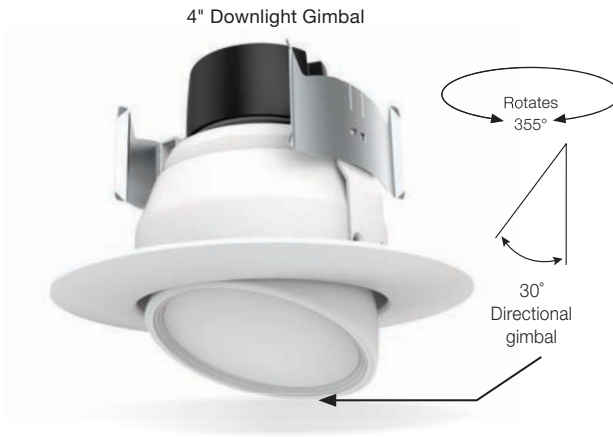

4" LED recessed downlight retrofits

Applications / Features

- Residential
- Office
- Retail
- Hospitality
- Solid state LED lighting
- Direct replacement for reflector lamps
- Dimmable**
- Long life, 50,000 hours
- High efficiency/Environmentally friendly
- No UV or IR radiation
- 5 year warranty***
- c-UL-us damp location listed - Gimbal
- c-UL-us wet location listed - Baffle
- ENERGY STAR® certified