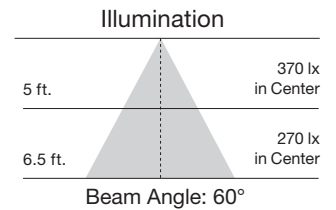

LED PAR LAMPS

13W LED PAR30 long neck lamps

Applications / Features

- 75W PAR30 long neck replacement uses only 13 Watts
- Down lighting
- Track lighting
- Dimmable
- IP65 Listed - indoor/outdoor
- Approved for enclosed fixtures

LED PAR Lamps

Item Number	Lamp Description	W	V	CRI	CCT	Color Temp.	Lm	Bm	M.O.L. (Inches)	Life/Hrs.	UPC	Pack
LED PAR30 Long Neck - Replaces 75W												
S9425*	13PAR30/LN/LED/25/2700K/120V/SP	13	120	80	2700K	Warm White	950	25°	4 1/16	25K	045923094255	12/6
S9426*	13PAR30/LN/LED/25/3000K/120V/SP	13	120	80	3000K	Soft White	950	25°	4 1/16	25K	045923094262	12/6
S9427*	13PAR30/LN/LED/25/3500K/120V/SP	13	120	80	3500K	Neutral White	950	25°	4 1/16	25K	045923094279	12/6
S9428*	13PAR30/LN/LED/25/4000K/120V/SP	13	120	80	4000K	Cool White	1000	25°	4 1/16	25K	045923094286	12/6
S9429*	13PAR30/LN/LED/25/5000K/120V/SP	13	120	80	5000K	Natural Light	1000	25°	4 1/16	25K	045923094293	12/6
S9430*	13PAR30/LN/LED/40/2700K/120V/FL	13	120	80	2700K	Warm White	950	40°	4 1/16	25K	045923094309	12/6
S9431*	13PAR30/LN/LED/40/3000K/120V/FL	13	120	80	3000K	Soft White	950	40°	4 1/16	25K	045923094316	12/6
S9432*	13PAR30/LN/LED/40/3500K/120V/FL	13	120	80	3500K	Neutral White	950	40°	4 1/16	25K	045923094323	12/6
S9433*	13PAR30/LN/LED/40/4000K/120V/FL	13	120	80	4000K	Cool White	1000	40°	4 1/16	25K	045923094330	12/6
S9434*	13PAR30/LN/LED/40/5000K/120V/FL	13	120	80	5000K	Natural Light	1000	40°	4 1/16	25K	045923094347	12/6
S9435*	13PAR30/LN/LED/60/2700K/120V/WFL	13	120	80	2700K	Warm White	950	60°	4 1/16	25K	045923094354	12/6
S9436*	13PAR30/LN/LED/60/3000K/120V/WFL	13	120	80	3000K	Soft White	950	60°	4 1/16	25K	045923094361	12/6
S9437*	13PAR30/LN/LED/60/3500K/120V/WFL	13	120	80	3500K	Neutral White	950	60°	4 1/16	25K	045923094378	12/6
S9438*	13PAR30/LN/LED/60/4000K/120V/WFL	13	120	80	4000K	Cool White	1000	60°	4 1/16	25K	045923094385	12/6
S9439*	13PAR30/LN/LED/60/5000K/120V/WFL	13	120	80	5000K	Natural Light	1000	60°	4 1/16	25K	045923094392	12/6

† Enclosed fixture rating - Effective on new production in June 2016