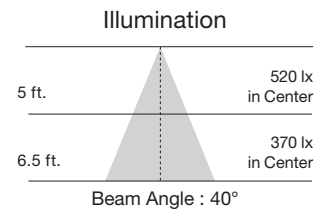

LED PAR LAMPS

13W LED PAR30 short neck lamps

Applications / Features

- 50W PAR30 short neck replacement uses only 13 Watts
- Down lighting
- Track lighting
- Dimmable
- IP65 Listed - indoor/outdoor
- Approved for enclosed fixtures

LED PAR Lamps

Item Number	Lamp Description	W	V	CRI	CCT	Color Temp.	Lm	Bm	M.O.L. (Inches)	Life/Hrs.	UPC	Pack
LED PAR30 Short Neck - Replaces 50W												
S9410*	13PAR30/SN/LED/25/2700K/120V/SP	13	120	80	2700K	Warm White	950	25°	3 5/8	25K	045923094101	12/6
S9411*	13PAR30/SN/LED/25/3000K/120V/SP	13	120	80	3000K	Soft White	950	25°	3 5/8	25K	045923094118	12/6
S9412*	13PAR30/SN/LED/25/3500K/120V/SP	13	120	80	3500K	Neutral White	950	25°	3 5/8	25K	045923094125	12/6
S9413*	13PAR30/SN/LED/25/4000K/120V/SP	13	120	80	4000K	Cool White	1000	25°	3 5/8	25K	045923094132	12/6
S9414*	13PAR30/SN/LED/25/5000K/120V/SP	13	120	80	5000K	Natural Light	1000	25°	3 5/8	25K	045923094149	12/6
S9415*	13PAR30/SN/LED/40/2700K/120V/FL	13	120	80	2700K	Warm White	950	40°	3 5/8	25K	045923094156	12/6
S9416*	13PAR30/SN/LED/40/3000K/120V/FL	13	120	80	3000K	Soft White	950	40°	3 5/8	25K	045923094163	12/6
S9417*	13PAR30/SN/LED/40/3500K/120V/FL	13	120	80	3500K	Neutral White	950	40°	3 5/8	25K	045923094170	12/6
S9418*	13PAR30/SN/LED/40/4000K/120V/FL	13	120	80	4000K	Cool White	1000	40°	3 5/8	25K	045923094187	12/6
S9419*	13PAR30/SN/LED/40/5000K/120V/FL	13	120	80	5000K	Natural Light	1000	40°	3 5/8	25K	045923094194	12/6
S9420*	13PAR30/SN/LED/60/2700K/120V/WFL	13	120	80	2700K	Warm White	950	60°	3 5/8	25K	045923094200	12/6
S9421*	13PAR30/SN/LED/60/3000K/120V/WFL	13	120	80	3000K	Soft White	950	60°	3 5/8	25K	045923094217	12/6
S9422*	13PAR30/SN/LED/60/3500K/120V/WFL	13	120	80	3500K	Neutral White	950	60°	3 5/8	25K	045923094224	12/6
S9423*	13PAR30/SN/LED/60/4000K/120V/WFL	13	120	80	4000K	Cool White	1000	60°	3 5/8	25K	045923094231	12/6
S9424*	13PAR30/SN/LED/60/5000K/120V/WFL	13	120	80	5000K	Natural Light	1000	60°	3 5/8	25K	045923094248	12/6

† Enclosed fixture rating - Effective on new production in June 2016