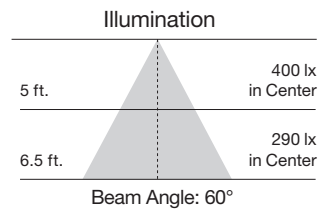

LED PAR LAMPS

13W LED PAR30 short neck lamps

Applications / Features

- 50W PAR30 short neck replacement uses only 13 Watts
- Down lighting
- Track lighting
- Dimmable
- IP65 Listed - indoor/outdoor
- Approved for enclosed fixtures

LED PAR Lamps

Item Number	Lamp Description	W	V	CRI	CCT	Color Temp.	Lm	Bm	M.O.L. (Inches)	Life/Hrs.	UPC	Pack
LED PAR30 Short Neck - Replaces 50W												
S9410*	13PAR30/SN/LED/25/2700K/120V/SP	13	120	80	2700K	Warm White	950	25°	3 5/8	25K	045923094101	12/6
S9411*	13PAR30/SN/LED/25/3000K/120V/SP	13	120	80	3000K	Soft White	950	25°	3 5/8	25K	045923094118	12/6
S9412*	13PAR30/SN/LED/25/3500K/120V/SP	13	120	80	3500K	Neutral White	950	25°	3 5/8	25K	045923094125	12/6
S9413*	13PAR30/SN/LED/25/4000K/120V/SP	13	120	80	4000K	Cool White	1000	25°	3 5/8	25K	045923094132	12/6
S9414*	13PAR30/SN/LED/25/5000K/120V/SP	13	120	80	5000K	Natural Light	1000	25°	3 5/8	25K	045923094149	12/6
S9415*	13PAR30/SN/LED/40/2700K/120V/FL	13	120	80	2700K	Warm White	950	40°	3 5/8	25K	045923094156	12/6
S9416*	13PAR30/SN/LED/40/3000K/120V/FL	13	120	80	3000K	Soft White	950	40°	3 5/8	25K	045923094163	12/6
S9417*	13PAR30/SN/LED/40/3500K/120V/FL	13	120	80	3500K	Neutral White	950	40°	3 5/8	25K	045923094170	12/6
S9418*	13PAR30/SN/LED/40/4000K/120V/FL	13	120	80	4000K	Cool White	1000	40°	3 5/8	25K	045923094187	12/6
S9419*	13PAR30/SN/LED/40/5000K/120V/FL	13	120	80	5000K	Natural Light	1000	40°	3 5/8	25K	045923094194	12/6
S9420*	13PAR30/SN/LED/60/2700K/120V/WFL	13	120	80	2700K	Warm White	950	60°	3 5/8	25K	045923094200	12/6
S9421*	13PAR30/SN/LED/60/3000K/120V/WFL	13	120	80	3000K	Soft White	950	60°	3 5/8	25K	045923094217	12/6
S9422*	13PAR30/SN/LED/60/3500K/120V/WFL	13	120	80	3500K	Neutral White	950	60°	3 5/8	25K	045923094224	12/6
S9423*	13PAR30/SN/LED/60/4000K/120V/WFL	13	120	80	4000K	Cool White	1000	60°	3 5/8	25K	045923094231	12/6
S9424*	13PAR30/SN/LED/60/5000K/120V/WFL	13	120	80	5000K	Natural Light	1000	60°	3 5/8	25K	045923094248	12/6

† Enclosed fixture rating - Effective on new production in June 2016