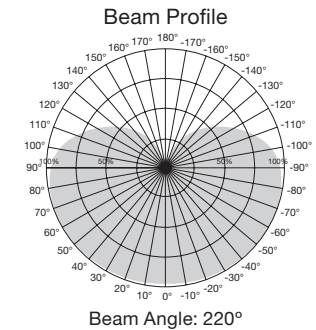

MULTI-DIRECTIONAL LED A19 LAMPS

40 & 60W replacement multi-directional LED A19 lamps

Direct replacements for 40 Watt & 60 Watt incandescent lamps

Applications / Features

- Indoor residential and commercial lighting
- Down lighting
- Display lighting
- Accent lighting
- Direct replacement for 40–60 Watt incandescent lamps, uses only 5–9.5 Watts
- Innovative design—smooth heat sink design to resemble traditional incandescent lamp
- Dimmable
- 2700K, 3000K, 3500K, 4000K and 5000K options
- Damp location
- Long life, 25,000 hours
- Approved for totally enclosed fixtures
- No UV or IR radiation
- 3 year warranty

Available July 2016

Multi-Directional A19 LED Lamps

Item Number	Lamp Description	W	V	CRI	CCT	Lm	Bm	M.O.L. (Inches)	Life/Hrs.	UPC	Pack/Master
S9830*	5A19/OMNI/220/LED/27K	5	120	80	2700K	450	220°	4 3/16	25K	045923098307	24/6
S9831*	5A19/OMNI/220/LED/30K	5	120	80	3000K	470	220°	4 3/16	25K	045923098314	24/6
S9832*	5A19/OMNI/220/LED/35K	5	120	80	3500K	480	220°	4 3/16	25K	045923098321	24/6
S9833*	5A19/OMNI/220/LED/40K	5	120	80	4000K	490	220°	4 3/16	25K	045923098338	24/6
S9834*	5A19/OMNI/220/LED/50K	5	120	80	5000K	510	220°	4 3/16	25K	045923098345	24/6
S9835*	9.5A19/OMNI/220/LED/27K	9.5	120	80	2700K	800	220°	4 3/16	25K	045923098352	24/6
S9836*	9.5A19/OMNI/220/LED/30K	9.5	120	80	3000K	830	220°	4 3/16	25K	045923098369	24/6
S9837*	9.5A19/OMNI/220/LED/35K	9.5	120	80	3500K	845	220°	4 3/16	25K	045923098376	24/6
S9838*	9.5A19/OMNI/220/LED/40K	9.5	120	80	4000K	860	220°	4 3/16	25K	045923098383	24/6
S9839*	9.5A19/OMNI/220/LED/50K	9.5	120	80	5000K	900	220°	4 3/16	25K	045923098390	24/6
S9840*	9.5A19/OMNI/220/LED/27K/GU24	9.5	120	80	2700K	800	220°	4 3/16	25K	045923098406	24/6
S9841*	9.5A19/OMNI/220/LED/35K/GU24	9.5	120	80	3500K	845	220°	4 3/16	25K	045923098413	24/6
S9842*	9.5A19/OMNI/220/LED/40K/GU24	9.5	120	80	4000K	850	220°	4 3/16	25K	045923098420	24/6

* ENERGY STAR certified - August 2016