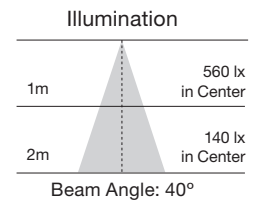

LED PAR LAMPS

KolourOne Panel Array 2.0 7W PAR20 LED lamps

Applications / Features

- Indoor residential and commercial lighting
- Entertainment lighting
- Down lighting
- Display lighting
- Accent lighting
- Dimmable
- Replaces 50PAR20