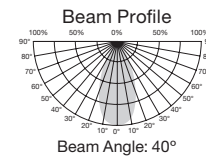

KolourOne Panel Array 2.0 14W PAR30 short neck LED lamps

Applications / Features

- Indoor residential and commercial lighting
- Down lighting
- Display lighting
- Accent lighting
- Dimmable
- Replaces 75PAR30