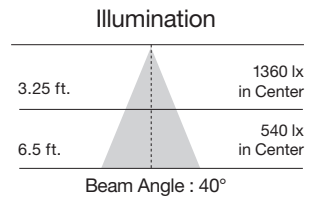

LED PAR LAMPS

Ditto™ 7W LED PAR20 lamps

Same PAR20 shape.
Advanced LED technology!

Applications / Features

- Entertainment lighting
- Down lighting
- Display lighting
- Accent lighting
- Dimmable
- Damp location
- 7W PAR20 replaces 50PAR20

Ditto 7W PAR20 LED Lamps

Item Number	Lamp Description	W	V	CRI	CCT	Lm	Bm	M.O.L. (Inches)	Life/Hrs.	UPC	Pack
S9080*	7PAR20/LED/25°/3000K/120/D	7	120	80	3000K	415	25°	3 ¼	25K	045923090806	24/6
S9081	7PAR20/LED/25°/4000K/120/D	7	120	80	4000K	430	25°	3 ¼	25K	045923090813	24/6
S9083	7PAR20/LED/40°/4000K/120/D	7	120	80	4000K	430	40°	3 ¼	25K	045923090837	24/6