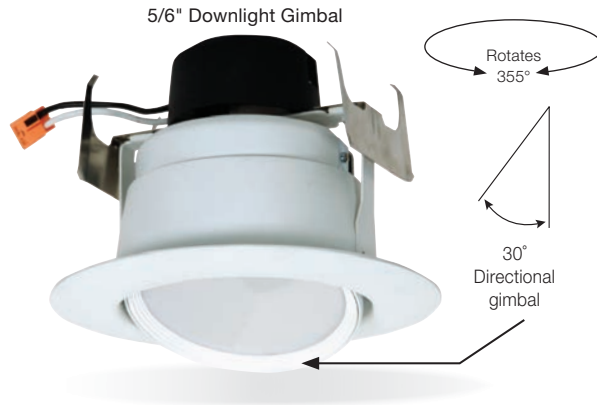

LED RECESSED DOWNLIGHT RETROFITS

5", 6" LED recessed downlight retrofits

Applications / Features

- Residential
- Office
- Retail
- Hospitality
- Solid state LED lighting
- Direct replacement for reflector lamps
- Dimmable**
- Long life, 50,000 hours
- High efficiency/Environmentally friendly
- Innovative design
- No UV or IR radiation
- 5 year warranty***
- c-UL-us damp location listed - Gimbal
- c-UL-us wet location listed - Baffle
- ENERGY STAR® certified

5/6" LED Recessed Downlight Retrofits

Item Number	Lamp Description	W	V	CRI	CCT	Lm	Bm	M.O.L. (Inches)	Life/Hrs.	UPC	Pack
S9469*	12WLED/RDL/5"-6"/27K/120V	12	120	90	2700K	800	90°	3 7/16	50K	045923094699	8/1
S9470*	12WLED/RDL/5"-6"/30K/120V	12	120	90	3000K	800	90°	3 7/16	50K	045923094705	8/1
S9471*	12WLED/RDL/5"-6"/40K/120V	12	120	90	4000K	840	90°	3 7/16	50K	045923094712	8/1
S9479*	12WLED/RDL/5"-6"/50K/120V	12	120	90	5000K	840	90°	3 7/16	50K	045923094798	8/1
S9475*	18WLED/RDL/5"-6"/27K/120V	18	120	90	2700K	1200	90°	3 7/16	50K	045923094750	8/1
S9476*	18WLED/RDL/5"-6"/30K/120V	18	120	90	3000K	1200	90°	3 7/16	50K	045923094767	8/1
S9477*	18WLED/RDL/5"-6"/40K/120V	18	120	90	4000K	1260	90°	3 7/16	50K	045923094774	8/1

5/6" LED Gimbal Retrofits

S9472*	12WLED/DIR/5"-6"/27K/120V	12	120	90	2700K	800	90°	4 1/4	50K	045923094729	8/1
S9473*	12WLED/DIR/5"-6"/30K/120V	12	120	90	3000K	800	90°	4 1/4	50K	045923094736	8/1
S9474*	12WLED/DIR/5"-6"/40K/120V	12	120	90	4000K	840	90°	4 1/4	50K	045923094743	8/1

**Consult Satco or visit www.satco.com for an up to date dimmer compatibility list.

***See separate warranty for complete terms and conditions. GU24 base sold separately, item number: S8999