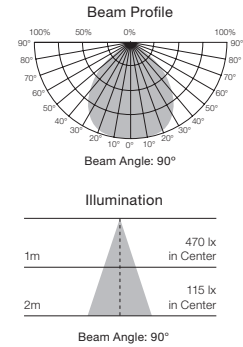

LED RECESSED DOWNLIGHT RETROFITS

5", 6" LED recessed downlight retrofits

Applications / Features

- Residential
- Office
- Retail
- Hospitality
- Solid state LED lighting
- Direct replacement for reflector lamps
- Dimmable**
- Long life, 50,000 hours
- High efficiency/Environmentally friendly
- Innovative design
- No UV or IR radiation
- 5 year warranty***
- c-UL-us damp location listed - Gimbal
- c-UL-us wet location listed - Baffle
- ENERGY STAR® certified

5/6" LED Recessed Downlight Retrofits

Item Number	Lamp Description	W	V	CRI	CCT	Lm	Bm	M.O.L. (Inches)	Life/Hrs.	UPC	Pack
S9469*	12WLED/RDL/5"-6"/27K/120V	12	120	90	2700K	800	90°	3 7/16	50K	045923094699	8/1
S9470*	12WLED/RDL/5"-6"/30K/120V	12	120	90	3000K	800	90°	3 7/16	50K	045923094705	8/1
S9471*	12WLED/RDL/5"-6"/40K/120V	12	120	90	4000K	840	90°	3 7/16	50K	045923094712	8/1
S9479*	12WLED/RDL/5"-6"/50K/120V	12	120	90	5000K	840	90°	3 7/16	50K	045923094798	8/1
S9475*	18WLED/RDL/5"-6"/27K/120V	18	120	90	2700K	1200	90°	3 7/16	50K	045923094750	8/1
S9476*	18WLED/RDL/5"-6"/30K/120V	18	120	90	3000K	1200	90°	3 7/16	50K	045923094767	8/1
S9477*	18WLED/RDL/5"-6"/40K/120V	18	120	90	4000K	1260	90°	3 7/16	50K	045923094774	8/1

5/6" LED Gimbal Retrofits

S9472*	12WLED/DIR/5"-6"/27K/120V	12	120	90	2700K	800	90°	4 1/4	50K	045923094729	8/1
S9473*	12WLED/DIR/5"-6"/30K/120V	12	120	90	3000K	800	90°	4 1/4	50K	045923094736	8/1
S9474*	12WLED/DIR/5"-6"/40K/120V	12	120	90	4000K	840	90°	4 1/4	50K	045923094743	8/1

**Consult Satco or visit www.satco.com for an up to date dimmer compatibility list.

***See separate warranty for complete terms and conditions. GU24 base sold separately, item number: S8999