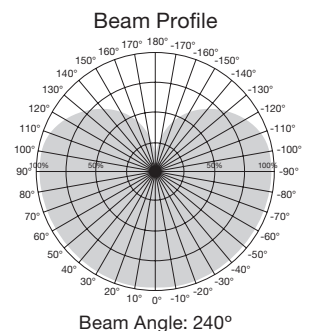

Omni-Directional LED Lamps

Item Number	Lamp Description	W	V	CRI	CCT	Lm	Bm	M.O.L. (Inches)	Life/Hrs.	UPC	Pack (4-pks)
S9800	11A19/LED/2700K/120V/4PK	11	120	80	2700K	1100	240°	4 3/16	15K	045923098000	12/4
S9801	11A19/LED/5000K/120V/4PK	11	120	80	5000K	1150	240°	4 3/16	15K	045923098017	12/4
S9802	15A21/LED/2700K/120V/4PK	15	120	80	2700K	1500	240°	5 1/4	15K	045923098024	12/4
S9803	15A21/LED/5000K/120V/4PK	15	120	80	5000K	1570	240°	5 1/4	15K	045923098031	12/4