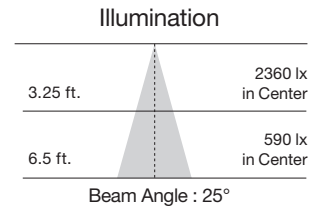

LED PAR LAMPS

Ditto™ 11W LED PAR30 long neck lamps

Same PAR30 shape.
Advanced LED technology!

Applications / Features

- Entertainment lighting
- Down lighting
- Display lighting
- Accent lighting
- Dimmable
- Damp location
- 11W PAR30 replaces up to 75PAR30