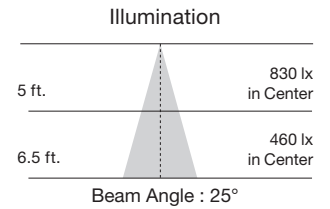

LED PAR LAMPS

13W LED PAR30 short neck lamps

Applications / Features

- 50W PAR30 short neck replacement uses only 13 Watts
- Down lighting
- Track lighting
- Dimmable
- IP65 Listed - indoor/outdoor
- Approved for enclosed fixtures

LED PAR Lamps

Item Number	Lamp Description	W	V	CRI	CCT	Color Temp.	Lm	Bm	M.O.L. (Inches)	Life/Hrs.	UPC	Pack
LED PAR30 Short Neck - Replaces 50W												
S9410*	13PAR30/SN/LED/25/2700K/120V/SP	13	120	80	2700K	Warm White	950	25°	3 5/8	25K	045923094101	12/6
S9411*	13PAR30/SN/LED/25/3000K/120V/SP	13	120	80	3000K	Soft White	950	25°	3 5/8	25K	045923094118	12/6
S9412*	13PAR30/SN/LED/25/3500K/120V/SP	13	120	80	3500K	Neutral White	950	25°	3 5/8	25K	045923094125	12/6
S9413*	13PAR30/SN/LED/25/4000K/120V/SP	13	120	80	4000K	Cool White	1000	25°	3 5/8	25K	045923094132	12/6
S9414*	13PAR30/SN/LED/25/5000K/120V/SP	13	120	80	5000K	Natural Light	1000	25°	3 5/8	25K	045923094149	12/6
S9415*	13PAR30/SN/LED/40/2700K/120V/FL	13	120	80	2700K	Warm White	950	40°	3 5/8	25K	045923094156	12/6
S9416*	13PAR30/SN/LED/40/3000K/120V/FL	13	120	80	3000K	Soft White	950	40°	3 5/8	25K	045923094163	12/6
S9417*	13PAR30/SN/LED/40/3500K/120V/FL	13	120	80	3500K	Neutral White	950	40°	3 5/8	25K	045923094170	12/6
S9418*	13PAR30/SN/LED/40/4000K/120V/FL	13	120	80	4000K	Cool White	1000	40°	3 5/8	25K	045923094187	12/6
S9419*	13PAR30/SN/LED/40/5000K/120V/FL	13	120	80	5000K	Natural Light	1000	40°	3 5/8	25K	045923094194	12/6
S9420*	13PAR30/SN/LED/60/2700K/120V/WFL	13	120	80	2700K	Warm White	950	60°	3 5/8	25K	045923094200	12/6
S9421*	13PAR30/SN/LED/60/3000K/120V/WFL	13	120	80	3000K	Soft White	950	60°	3 5/8	25K	045923094217	12/6
S9422*	13PAR30/SN/LED/60/3500K/120V/WFL	13	120	80	3500K	Neutral White	950	60°	3 5/8	25K	045923094224	12/6
S9423*	13PAR30/SN/LED/60/4000K/120V/WFL	13	120	80	4000K	Cool White	1000	60°	3 5/8	25K	045923094231	12/6
S9424*	13PAR30/SN/LED/60/5000K/120V/WFL	13	120	80	5000K	Natural Light	1000	60°	3 5/8	25K	045923094248	12/6

† Enclosed fixture rating - Effective on new production in June 2016