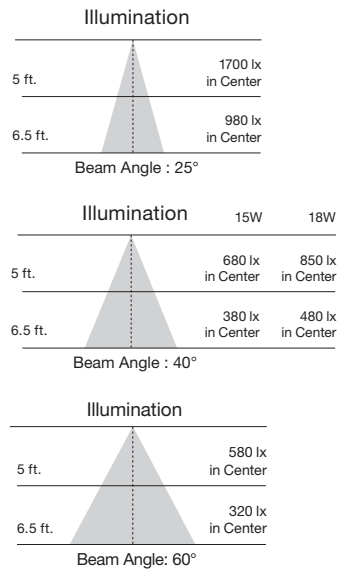

LED PAR Lamps

Item Number	Lamp Description	W	V	CRI	CCT	Color Temp.	Lm	Bm	M.O.L. (Inches)	Life/Hrs.	UPC	Pack
LED PAR38 - Replaces 90W												
S9440*	15PAR38/LED/25'/2700K/120V/SP	15	120	80	2700K	Warm White	1100	25°	5 3/16	25K	045923094408	12/6
S9441*	15PAR38/LED/25'/3000K/120V/SP	15	120	80	3000K	Soft White	1150	25°	5 3/16	25K	045923094415	12/6
S9442*	15PAR38/LED/25'/3500K/120V/SP	15	120	80	3500K	Neutral White	1150	25°	5 3/16	25K	045923094422	12/6
S9443*	15PAR38/LED/25'/4000K/120V/SP	15	120	80	4000K	Cool White	1200	25°	5 3/16	25K	045923094439	12/6
S9444*	15PAR38/LED/25'/5000K/120V/SP	15	120	80	5000K	Natural Light	1200	25°	5 3/16	25K	045923094446	12/6
S9445*	15PAR38/LED/40'/2700K/120V/FL	15	120	80	2700K	Warm White	1100	40°	5 3/16	25K	045923094453	12/6
S9446*	15PAR38/LED/40'/3000K/120V/FL	15	120	80	3000K	Soft White	1150	40°	5 3/16	25K	045923094460	12/6
S9447*	15PAR38/LED/40'/3500K/120V/FL	15	120	80	3500K	Neutral White	1150	40°	5 3/16	25K	045923094477	12/6
S9448*	15PAR38/LED/40'/4000K/120V/FL	15	120	80	4000K	Cool White	1200	40°	5 3/16	25K	045923094484	12/6
S9449*	15PAR38/LED/40'/5000K/120V/FL	15	120	80	5000K	Natural Light	1200	40°	5 3/16	25K	045923094491	12/6
S9450*	15PAR38/LED/60'/2700K/120V/WFL	15	120	80	2700K	Warm White	1100	60°	5 3/16	25K	045923094507	12/6
S9451*	15PAR38/LED/60'/3000K/120V/WFL	15	120	80	3000K	Soft White	1150	60°	5 3/16	25K	045923094514	12/6
S9452*	15PAR38/LED/60'/3500K/120V/WFL	15	120	80	3500K	Neutral White	1150	60°	5 3/16	25K	045923094521	12/6
S9453*	15PAR38/LED/60'/4000K/120V/WFL	15	120	80	4000K	Cool White	1200	60°	5 3/16	25K	045923094538	12/6
S9454*	15PAR38/LED/60'/5000K/120V/WFL	15	120	80	5000K	Natural Light	1200	60°	5 3/16	25K	045923094545	12/6
LED PAR38 - Replaces 100W												
S9455*	18PAR38/LED/40'/3000K/120V/FL	18	120	80	3000K	Soft White	1400	40°	5 3/16	25K	045923094552	12/6
S9456*	18PAR38/LED/40'/4000K/120V/FL	18	120	80	4000K	Cool White	1400	40°	5 3/16	25K	045923094569	12/6
LED PAR38 - Non-Dimmable 2 Pack - Replaces 90W												
S9457	15PAR38/LED/60'/3000K/120V/2PK	15	120	80	3000K	Soft White	1150	60°	5 3/16	25K	045923094576	8-2pks
LED PAR38 - Colors												
S9480	15PAR38/LED/40'/RED/120V	15	120	—	—	Red	—	40°	5 3/16	25K	045923094804	24/6
S9481	15PAR38/LED/40'/GREEN/120V	15	120	—	—	Green	—	40°	5 3/16	25K	045923094811	24/6
S9482	15PAR38/LED/40'/BLUE/120V	15	120	—	—	Blue	—	40°	5 3/16	25K	045923094828	24/6
S9483	15PAR38/LED/40'/AMBER/120V	15	120	—	—	Amber	—	40°	5 3/16	25K	045923094835	24/6
S9484	15PAR38/LED/40'/YELLOW/120V	15	120	—	—	Yellow	—	40°	5 3/16	25K	045923094842	24/6

† Enclosed fixture rating - Effective on new production in June 2016