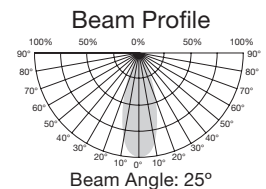

Illumination

	2700K	3000K	4000K	5000K
1m	700 lx in Center	730 lx in Center	760 lx in Center	800 lx in Center
2m	175 lx in Center	183 lx in Center	190 lx in Center	200 lx in Center

Beam Angle: 25°

3W, 12V LED MR11 Lamps With GU4 Base

Item Number	Lamp Description	W	V	CRI	CCT	Lm	Bm	M.O.L. (Inches)	Life/Hrs.	UPC	Pack
S9280	3MR11/LED/25°/2700K/12V	3	12	80	2700K	210	25°	1 1/2	25K	045923092800	12/1
S9281	3MR11/LED/25°/3000K/12V	3	12	80	3000K	220	25°	1 1/2	25K	045923092817	12/1
S9282	3MR11/LED/25°/4000K/12V	3	12	80	4000K	230	25°	1 1/2	25K	045923092824	12/1
S9283	3MR11/LED/25°/5000K/12V	3	12	80	5000K	240	25°	1 1/2	25K	045923092831	12/1