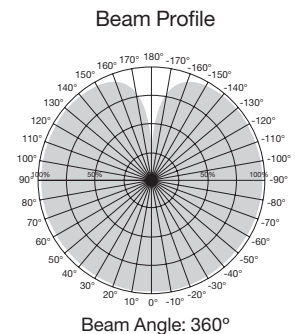

KolourOne Omni^X 10.5W A19 360° omni-directional LED lamps

Applications / Features

- Direct replacement for 60W A19 uses only 10.5 Watts
- Indoor residential and commercial lighting
- Down lighting
- Display lighting
- Table lamps
- Pendants
- Dimmable