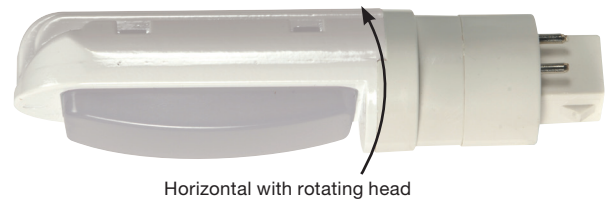

LED/CFL replacement lamps

Direct replacement for 4-pin* CFL's with electronic ballasts

Applications/ Features

- UL Classified 26 Watt direct replacement
- Works on 18, 26, 32, and 42 watt CFL ballasts*
- No re-wiring needed
- Instant on to full brightness / no flickering
- Vertical and horizontal options
- Up to 70% energy savings
- Long life - 50,000 hours
- 3 year warranty
- Dimmable**

LED/CFL Replacement Lamps

Item Number	Lamp Description	W	V	Base Type	CCT	CRI	M.O.L. (Inches)	Lm	Life/ Hrs.	UPC	Pack
S9300	13W/V/LED/CFL/827/4P	13	120-277	G24Q	2700K	80	3 5/8	900	50K	045923093005	50/10
S9301	13W/V/LED/CFL/835/4P	13	120-277	G24Q	3500K	80	3 5/8	900	50K	045923093012	50/10
S9302	13W/V/LED/CFL/840/4P	13	120-277	G24Q	4000K	80	3 5/8	925	50K	045923093029	50/10
S9303	13W/V/LED/CFL/850/4P	13	120-277	G24Q	5000K	80	3 5/8	950	50K	045923093036	50/10
S9304	13W/VL/LED/CFL/827/4P (Long)	13	120-277	G24Q	2700K	80	4 5/8	900	50K	045923093043	50/10
S9305	13W/VL/LED/CFL/835/4P (Long)	13	120-277	G24Q	3500K	80	4 5/8	900	50K	045923093050	50/10
S9306	13W/VL/LED/CFL/840/4P (Long)	13	120-277	G24Q	4000K	80	4 5/8	925	50K	045923093067	50/10
S9307	13W/VL/LED/CFL/850/4P (Long)	13	120-277	G24Q	5000K	80	4 5/8	950	50K	045923093074	50/10
S9308	13W/H/LED/CFL/827/4P	13	120-277	G24Q	2700K	80	5 1/4	900	50K	045923093081	50/10
S9309	13W/H/LED/CFL/835/4P	13	120-277	G24Q	3500K	80	5 1/4	900	50K	045923093098	50/10
S9310	13W/H/LED/CFL/840/4P	13	120-277	G24Q	4000K	80	5 1/4	925	50K	045923093104	50/10
S9311	13W/H/LED/CFL/850/4P	13	120-277	G24Q	5000K	80	5 1/4	950	50K	045923093111	50/10

* Fits G24q-2,3,4 sockets

** With compatible dimming ballasts