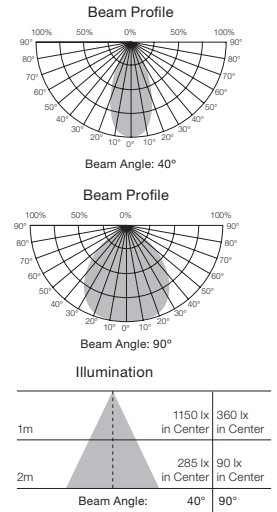

LED RECESSED DOWNLIGHT RETROFITS

4" LED recessed downlight retrofits

Applications / Features

- Residential
- Office
- Retail
- Hospitality
- Solid state LED lighting
- Direct replacement for reflector lamps
- Dimmable**
- Long life, 50,000 hours
- High efficiency/Environmentally friendly
- No UV or IR radiation
- 5 year warranty***
- c-UL-us damp location listed - Gimbal
- c-UL-us wet location listed - Baffle
- ENERGY STAR® certified

E26 Adapter included

4" LED Recessed Downlight Retrofits

Item Number	Lamp Description	W	V	CRI	CCT	Lm	Bm	M.O.L. (Inches)	Life/ Hrs.	UPC	Pack
S9460*	9WLED/RDL/4"/27K/DIM/120V	9	120	90	2700K	600	90°	2 7/8	50K	045923094606	16/1
S9461*	9WLED/RDL/4"/30K/DIM/120V	9	120	90	3000K	600	90°	2 7/8	50K	045923094613	16/1
S9462*	9WLED/RDL/4"/40K/DIM/120V	9	120	90	4000K	600	90°	2 7/8	50K	045923094620	16/1
S9478*	9WLED/RDL/4"/50K/DIM/120V	9	120	90	5000K	630	90°	2 7/8	50K	045923094781	16/1
4" LED Gimbal Retrofits											
S9463*	9WLED/DIR/4"/40°/27K/120V	9	120	90	2700K	600	40°	3 5/16	50K	045923094637	8/1
S9464*	9WLED/DIR/4"/40°/30K/120V	9	120	90	3000K	600	40°	3 5/16	50K	045923094644	8/1
S9465*	9WLED/DIR/4"/40°/40K/120V	9	120	90	4000K	630	40°	3 5/16	50K	045923094651	8/1
S9466*	9WLED/DIR/4"/90°/27K/120V	9	120	90	2700K	600	90°	3 5/16	50K	045923094668	8/1
S9467*	9WLED/DIR/4"/90°/30K/120V	9	120	90	3000K	600	90°	3 5/16	50K	045923094675	8/1
S9468*	9WLED/DIR/4"/90°/40K/120V	9	120	90	4000K	630	90°	3 5/16	50K	045923094682	8/1

**Consult Satco or visit www.satco.com for an up to date dimmer compatibility list.
***See separate warranty for complete terms and conditions. GU10 base sold separately, item number: S9000