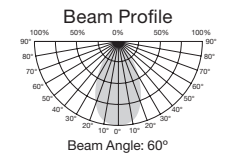

KolourOne Panel Array 2.0 14W PAR30 short neck LED lamps

Applications / Features

- Indoor residential and commercial lighting
- Down lighting
- Display lighting
- Accent lighting
- Dimmable
- Replaces 75PAR30