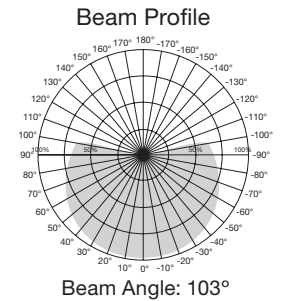

LED REFLECTOR LAMPS

Satco 11.5W & 16.5W BR40 LED reflectors 80 & 90 CRI

Applications / Features

- 65W BR40 replacement uses only 11.5W
- 85W BR40 replacement uses only 16.5W
- Indoor residential and commercial lighting
- Down lighting
- Display lighting
- Dimmable**
- Damp location