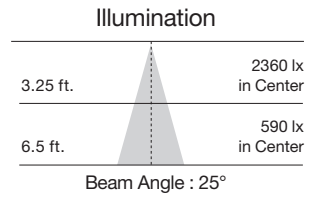

LED PAR LAMPS

Ditto™ 7W LED PAR20 lamps

Same PAR20 shape.
Advanced LED technology!

Applications / Features

- Entertainment lighting
- Down lighting
- Display lighting
- Accent lighting
- Dimmable
- Damp location
- 7W PAR20 replaces 50PAR20

Ditto 7W PAR20 LED Lamps

Item Number	Lamp Description	W	V	CRI	CCT	Lm	Bm	M.O.L. (Inches)	Life/Hrs.	UPC	Pack
S9080*	7PAR20/LED/25°/3000K/120/D	7	120	80	3000K	415	25°	3 ¼	25K	045923090806	24/6
S9081	7PAR20/LED/25°/4000K/120/D	7	120	80	4000K	430	25°	3 ¼	25K	045923090813	24/6
S9083	7PAR20/LED/40°/4000K/120/D	7	120	80	4000K	430	40°	3 ¼	25K	045923090837	24/6