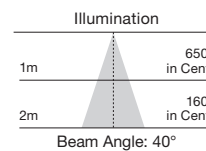

KolourOne Panel Array 2.0 14W PAR30 short neck LED lamps

Applications / Features

- Indoor residential and commercial lighting
- Down lighting
- Display lighting
- Accent lighting
- Dimmable
- Replaces 75PAR30