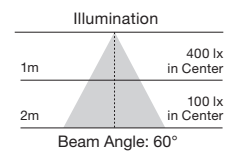

KolourOne Panel Array 2.0 14W PAR30 short neck LED lamps

Applications / Features

- Indoor residential and commercial lighting
- Down lighting
- Display lighting
- Accent lighting
- Dimmable
- Replaces 75PAR30