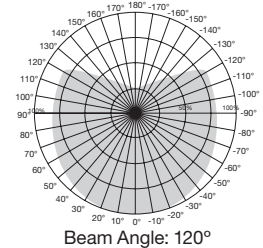

Candle Beam Profile

Globe Beam Profile

Decorative LED Lamps

Item Number	Lamp Description	W	V	CRI	CCT	Lm	Bm	M.O.L. (Inches)	Life/Hrs.	UPC	Pack
S8950†	2.8CTC/LED/3000K/165L/120V	2.8	120	80	3000K	165	120°	3 3/4	25K	045923089503	12/1
S8951*†	4.5CTC/LED/2700K/E12/120V	4.5	120	80	2700K	300	120°	3 3/4	25K	045923089510	12/1
S8952*†	4.5CTC/LED/3000K/E12/120V	4.5	120	80	3000K	310	120°	3 3/4	25K	045923089527	12/1
S8953*†	4.5ETC/LED/3000K/E26/120V	4.5	120	80	3000K	310	120°	3 3/4	25K	045923089534	12/1
S9200*	6G25/LED/2700K	6	120	†80	2700K	450	175°	4 1/4	25K	045923090523	24/6
S9201*	6G25/LED/3000K	6	120	†80	3000K	470	175°	4 1/4	25K	045923090530	24/6
S9202	6G25/LED/4000K	6	120	†80	4000K	490	175°	4 1/4	25K	045923090691	24/6
S9203	6G25/LED/5000K	6	120	†80	5000K	510	175°	4 1/4	25K	045923092039	24/6