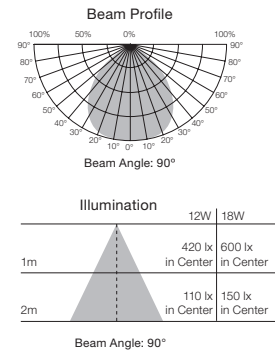

LED RECESSED DOWNLIGHT RETROFITS

5", 6" LED recessed downlight retrofits

Applications / Features

- Residential
- Office
- Retail
- Hospitality
- Solid state LED lighting
- Direct replacement for reflector lamps
- Dimmable**
- Long life, 50,000 hours
- High efficiency/Environmentally friendly
- Innovative design
- No UV or IR radiation
- 5 year warranty***
- c-UL-us damp location listed - Gimbal
- c-UL-us wet location listed - Baffle
- ENERGY STAR® certified

5/6" LED Recessed Downlight Retrofits

Item Number	Lamp Description	W	V	CRI	CCT	Lm	Bm	M.O.L. (Inches)	Life/Hrs.	UPC	Pack
S9469*	12WLED/RDL/5"-6"/27K/120V	12	120	90	2700K	800	90°	3 7/16	50K	045923094699	8/1
S9470*	12WLED/RDL/5"-6"/30K/120V	12	120	90	3000K	800	90°	3 7/16	50K	045923094705	8/1
S9471*	12WLED/RDL/5"-6"/40K/120V	12	120	90	4000K	840	90°	3 7/16	50K	045923094712	8/1
S9479*	12WLED/RDL/5"-6"/50K/120V	12	120	90	5000K	840	90°	3 7/16	50K	045923094798	8/1
S9475*	18WLED/RDL/5"-6"/27K/120V	18	120	90	2700K	1200	90°	3 7/16	50K	045923094750	8/1
S9476*	18WLED/RDL/5"-6"/30K/120V	18	120	90	3000K	1200	90°	3 7/16	50K	045923094767	8/1
S9477*	18WLED/RDL/5"-6"/40K/120V	18	120	90	4000K	1260	90°	3 7/16	50K	045923094774	8/1

5/6" LED Gimbal Retrofits

S9472*	12WLED/DIR/5"-6"/27K/120V	12	120	90	2700K	800	90°	4 1/4	50K	045923094729	8/1
S9473*	12WLED/DIR/5"-6"/30K/120V	12	120	90	3000K	800	90°	4 1/4	50K	045923094736	8/1
S9474*	12WLED/DIR/5"-6"/40K/120V	12	120	90	4000K	840	90°	4 1/4	50K	045923094743	8/1

**Consult Satco or visit www.satco.com for an up to date dimmer compatibility list.

***See separate warranty for complete terms and conditions. GU24 base sold separately, item number: S8999