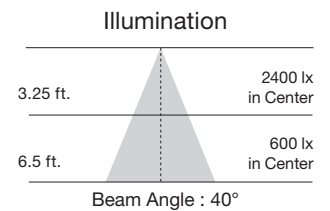

Applications / Features

- Entertainment lighting
- Down lighting
- Display lighting
- Accent lighting
- Dimmable
- Damp location
- 17W PAR38 replaces 90PAR38