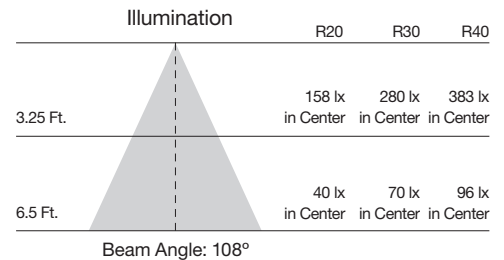

Dims to warmer color like an incandescent

Dimension Warm Tone Dimming LED Lamps

Item Number	Lamp Description	W	V	CRI	CCT	Lm	Bm	M.O.L. (Inches)	Life/Hrs.	UPC	Pack
S9073*	7.8R20/LED/2700K	7.8	120	80	2700K	460	108°	3 7/8	30K	045923090738	24/6
S9025*	12.8R30/LED/2700K	12.8	120	80	2700K	750	108°	5 1/4	40K	045923090257	12/1
S9101*	16R40/LED/2700K	16	120	80	2700K	1000	108°	6 3/8	30K	045923092015	12/1