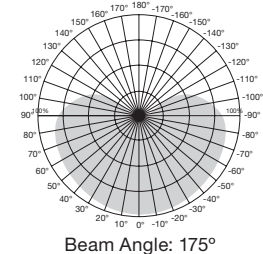

Candle Beam Profile

Globe Beam Profile

Decorative LED Lamps

Item Number	Lamp Description	W	V	CRI	CCT	Lm	Bm	M.O.L. (Inches)	Life/Hrs.	UPC	Pack
S8950†	2.8CTC/LED/3000K/165L/120V	2.8	120	80	3000K	165	120°	3 3/4	25K	045923089503	12/1
S8951*†	4.5CTC/LED/2700K/E12/120V	4.5	120	80	2700K	300	120°	3 3/4	25K	045923089510	12/1
S8952*†	4.5CTC/LED/3000K/E12/120V	4.5	120	80	3000K	310	120°	3 3/4	25K	045923089527	12/1
S8953*†	4.5ETC/LED/3000K/E26/120V	4.5	120	80	3000K	310	120°	3 3/4	25K	045923089534	12/1
S9200*	6G25/LED/2700K	6	120	†80	2700K	450	175°	4 1/4	25K	045923090523	24/6
S9201*	6G25/LED/3000K	6	120	†80	3000K	470	175°	4 1/4	25K	045923090530	24/6
S9202	6G25/LED/4000K	6	120	†80	4000K	490	175°	4 1/4	25K	045923090691	24/6
S9203	6G25/LED/5000K	6	120	†80	5000K	510	175°	4 1/4	25K	045923092039	24/6