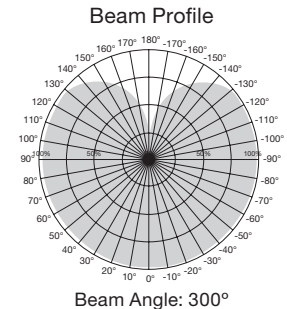

OMNI-DIRECTIONAL LED A19 LAMPS

75W replacement 300° omni-directional LED lamps

Direct replacement for
75 Watt incandescent lamps
uses only 12 Watts.

Applications / Features

- Indoor residential and commercial lighting
- Down lighting
- Display lighting
- Accent lighting
- Dimmable
- Damp Location
- Approved for totally enclosed fixtures