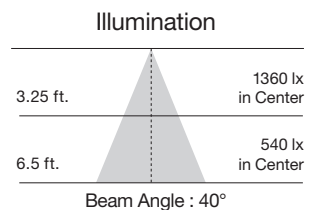

Ditto™ 11W LED PAR30 short neck lamps

Same PAR30 shape.
Advanced LED technology!

Applications / Features

- Entertainment lighting
- Down lighting
- Display lighting
- Accent lighting
- Dimmable
- Damp location
- 11W PAR30 replaces up to 75PAR30

Ditto 11W PAR30 LED Short Neck Lamps

Item Number	Lamp Description	W	V	CRI	CCT	Lm	Bm	M.O.L. (Inches)	Life/Hrs.	UPC	Pack
S9084*	11PAR30/SN/LED/25°/3000K/120/D	11	120	80	3000K	750	25°	3 ⅝	25K	045923090844	12/6
S9085*	11PAR30/SN/LED/25°/4000K/120/D	11	120	80	4000K	780	25°	3 ⅝	25K	045923090851	12/6
S9086*	11PAR30/SN/LED/40°/3000K/120/D	11	120	80	3000K	750	40°	3 ⅝	25K	045923090868	12/6
S9087*	11PAR30/SN/LED/40°/4000K/120/D	11	120	80	4000K	780	40°	3 ⅝	25K	045923090875	12/6