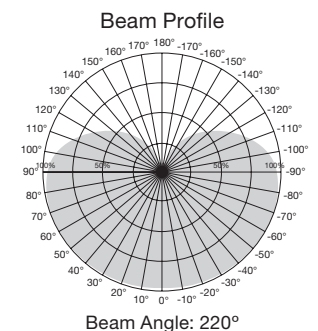

Applications / Features

- Indoor residential and commercial lighting
- Down lighting
- Display lighting
- Accent lighting
- Dimmable
- Damp Location
- Approved for totally enclosed fixtures