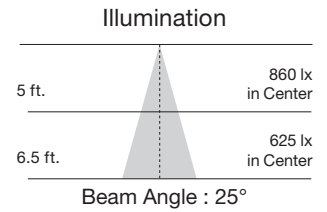

LED PAR LAMPS

13W LED PAR30 long neck lamps

Applications / Features

- 75W PAR30 long neck replacement uses only 13 Watts
- Down lighting
- Track lighting
- Dimmable
- IP65 Listed - indoor/outdoor
- Approved for enclosed fixtures