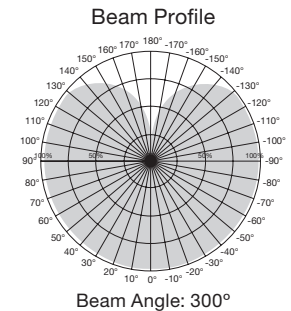

OMNI-DIRECTIONAL LED A19 LAMPS

40 & 60W replacement omni-directional LED A19 lamps

Direct replacements for 40 Watt & 60 Watt incandescent lamps

Applications / Features

- Direct replacement for 40—60 Watt incandescent lamps uses only 5.5—9 Watts
- Indoor residential and commercial lighting
- Damp location
- Approved for totally enclosed fixtures
- Accent lighting
- Dimmable

Omni 300° LED A19 Lamps

Item Number	Lamp Description	W	V	CRI	CCT	Lm	Bm	M.O.L. (Inches)	Life/Hrs.	UPC	Pack
S9600*	5.5A19/OMNI/300/LED/27K	5.5	120	80	2700K	450	300°	4 5/16	25K	045923096006	24/6
S9601*	5.5A19/OMNI/300/LED/30K	5.5	120	80	3000K	470	300°	4 5/16	25K	045923096013	24/6
S9602*	5.5A19/OMNI/300/LED/35K	5.5	120	80	3500K	480	300°	4 5/16	25K	045923096020	24/6
S9603*	5.5A19/OMNI/300/LED/40K	5.5	120	80	4000K	490	300°	4 5/16	25K	045923096037	24/6
S9604*	5.5A19/OMNI/300/LED/50K	5.5	120	80	5000K	510	300°	4 5/16	25K	045923096044	24/6
S9605*	9A19/OMNI/300/LED/27K	9	120	80	2700K	800	300°	4 5/16	25K	045923096051	24/6
S9606*	9A19/OMNI/300/LED/30K	9	120	80	3000K	830	300°	4 5/16	25K	045923096068	24/6
S9607*	9A19/OMNI/300/LED/35K	9	120	80	3500K	845	300°	4 5/16	25K	045923096075	24/6
S9608*	9A19/OMNI/300/LED/40K	9	120	80	4000K	860	300°	4 5/16	25K	045923096082	24/6
S9609*	9A19/OMNI/300/LED/50K	9	120	80	5000K	900	300°	4 5/16	25K	045923096099	24/6
S9610*	9A19/OMNI/300/LED/27K/GU24	9	120	80	2700K	800	300°	4 5/16	25K	045923096105	24/6
S9611*	9A19/OMNI/300/LED/35K/GU24	9	120	80	3500K	845	300°	4 5/16	25K	045923096112	24/6
90 CRI											
S9612*	10.5A19/OMNI/LED/27K/90CRI	10.5	120	90	2700K	800	300°	4 5/8	25K	045923096129	24/6
S9613*	10.5A19/OMNI/LED/27K/90CRI/GU24	10.5	120	90	2700K	800	300°	4 1/2	25K	045923096136	24/6
S9617*	10.5A19/OMNI/LED/30K/90CRI	10.5	120	90	3000K	830	300°	4 5/8	25K	045923096174	24/6