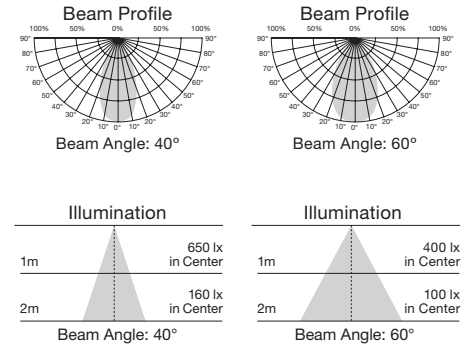

KolourOne Panel Array 2.0 14W PAR30 long neck LED lamps

Applications / Features

- Indoor residential and commercial lighting
- Down lighting
- Display lighting
- Accent lighting
- Dimmable
- Replaces 75PAR30