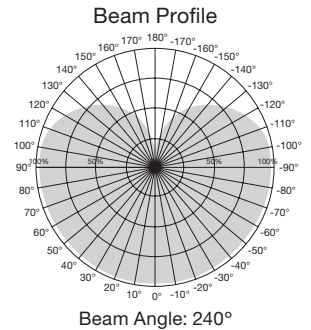

40 & 60W replacement multi-directional LED A19 lamps

Direct replacements for 40 Watt & 60 Watt incandescent lamps

Applications / Features

- Direct replacement for 40 – 60 Watt incandescent lamps uses only 6.5–10 Watts
- Direct replacement for 9 & 13 Watt screw-in CFLs
- Indoor residential and commercial lighting
- Down lighting
- Damp location
- Approved for totally enclosed fixtures

Non-Dimmable

Multi-directional LED A19 lamps

Item Number	Lamp Description	W	V	CRI	CCT	Lm	Bm	M.O.L. (Inches)	Life/Hrs.	UPC	Pack
S9590	6.5A19/LED/2700K/120V	6.5	120	80	2700K	450	240°	4 3/16	15K	045923095900	24/6
S9591	6.5A19/LED/3000K/120V	6.5	120	80	3000K	450	240°	4 3/16	15K	045923095917	24/6
S9592	6.5A19/LED/5000K/120V	6.5	120	80	5000K	470	240°	4 3/16	15K	045923095924	24/6
S9593	10A19/LED/2700K/120V	10	120	80	2700K	800	240°	4 9/16	15K	045923095931	24/6
S9594	10A19/LED/3000K/120V	10	120	80	3000K	800	240°	4 9/16	15K	045923095948	24/6
S9595	10A19/LED/5000K/120V	10	120	80	5000K	840	240°	4 9/16	15K	045923095955	24/6

60W replacement multi-directional LED A19 4-packs

Direct replacements for 60 Watt incandescent lamps

Applications / Features

- 60W replacement uses only 9 Watts
- Indoor residential and commercial lighting
- Down lighting
- Display lighting
- Accent lighting
- Direct replacement for 13 Watt screw-in CFLs
- Innovative design—smooth heat sink design to resemble traditional incandescent lamp
- 2700K and 5000K options
- Damp location
- Approved for enclosed fixtures
- 3 year warranty*

Non-dimmable