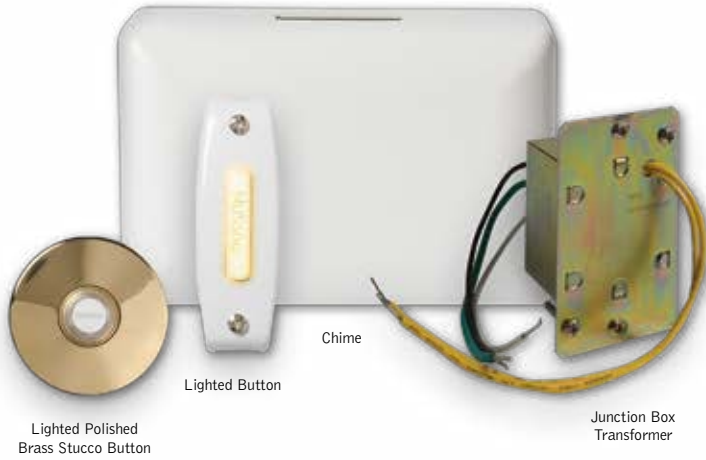

Builder Kits – Junction Box Transformer

Now, rather than mounting the transformer in a remote location and running wires to various points, NuTone® puts everything in one package. With our patented new system, just run the wire, connect and drop the entire transformer in the junction box. Two simple low voltage connections later and the chime is running. NuTone ends the back and forth, up and down runaround by keeping everything conveniently packaged in one location. Choose a kit with one or two standard buttons, or one stucco button.

Lighted Polished Brass Stucco Button

Lighted Button

Chime

Junction Box Transformer

Model#	Chime	Lighted Button	Junction Box Transformer
BK140LWH	1	1	1
BK140SLPB	1	1 Lighted Polished Brass Stucco Button	1
BK142LWH	1	2	1

Step One:
Install a junction box where the chime is to be installed.

Step Two:
Wire the transformer as you would any common receptacle.

Step Three:
Drop the transformer in and attach to the junction box. Connect low voltage wires to the chime and mount it directly to the transformer. The transformer works in any standard, single-gang junction box.

Chime Accessories - Transformers

Quick install transformers, built to last.

Not all transformers are equal. In fact, our transformers feature an easy-to-install lock-mount or wall-mount that can reduce installation time by 25%. A second unique feature that provides added reassurance is the thermal cut-off switch designed to shut off the door chime system in the event of excessive temperature.