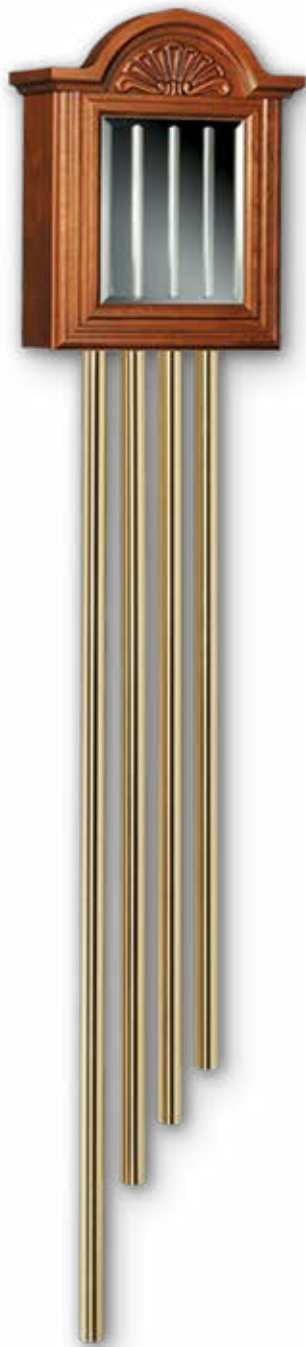

Uses a 16-volt transformer.

Dimensions:
6" w x 9 1/2" h x 2 1/4" d

Volume Control

MP3 Customizable

This door chime mechanism is the first of its kind! Featuring the most advanced customizable features on the market, the LA600WH offers MP3 upload capabilities. Now you can program your door chime to play any song or sound, such as seasonal music and holiday songs or sounds to support your favorite sports teams.

Traditional Musical

LA501CY

The LA501CY features a cherry finish and is accented with a beveled, mirrored insert. This chime can easily replace an existing two-note chime without rewiring.

For up to three doors. Eight-note Westminster or four-note chime for front door, one-note for the back door, and a separate note for a side door.

Features adjustable volume control.

Uses a 16-volt transformer.

Dimensions:

12 1/2" x 60 1/4" x 4 7/8"

LA70MA*

Genuine maple wood eight-note chime in a distinctive "column" design with three brass-finish chime tubes.