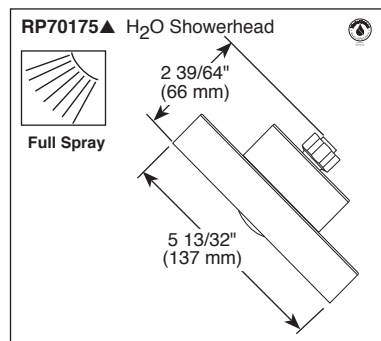

▲ Designate Proper Finish Suffix