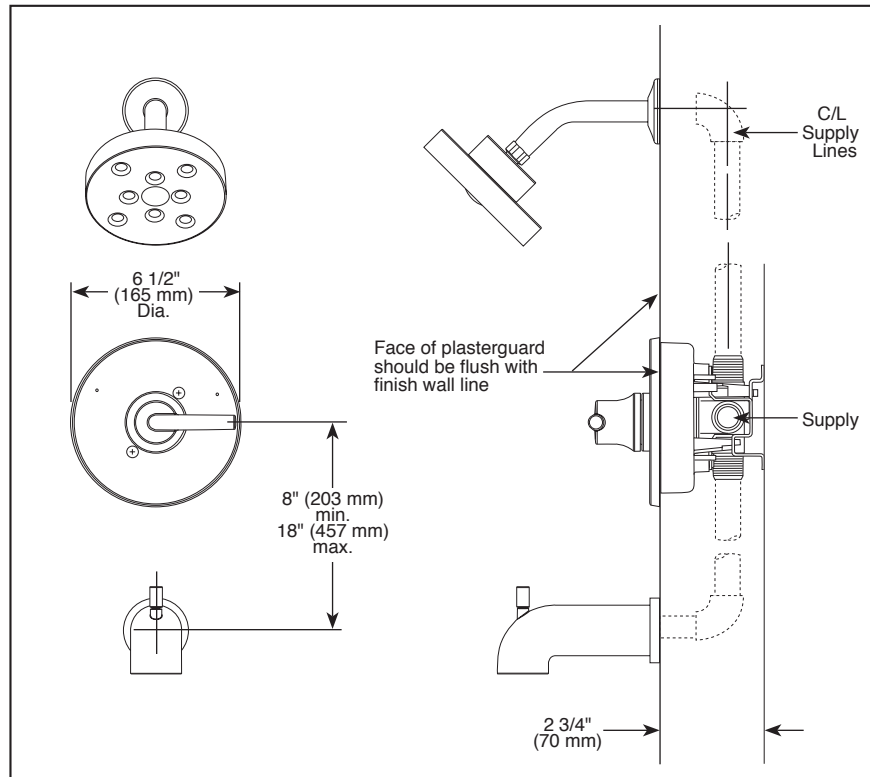

▲ Designate Proper Finish Suffix