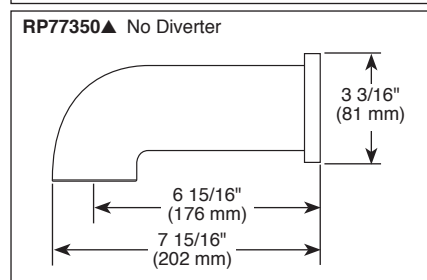

Submitted Model No.: _____

Specific Features: _____

▲ Designate Proper Finish Suffix

TUB AND SHOWER FAUCET TRIM

- Trinsic® Bath Collection
- Valve Only (T14059)
- Tub Only (T14159)
- Shower Only (T14259)
- Tub/Shower (T14459)

FEATURES:

- Monitor® 14 Series pressure balanced single handle bath mixing valve trim
- Single function H₂Okinetic® Technology showerhead

STANDARD SPECIFICATIONS:

- Maintains a balanced pressure of hot and cold water even when a valve is turned on or off elsewhere in the system
- For use with MultiChoice® Universal rough valve body (R10000 Series)
- Temperature only controlled with handle
- Field adjustable means to limit handle rotation into hot water zone
- 120° maximum handle rotation
- 2.0 gpm @ 80 psi, 7.6 L/min @ 550 kPa
- Red/blue pad print temperature indicators on escutcheon
- "-LHD" models indicate less showerhead
- 1/2" CWT slip-on spout adapter
- Stem extension kit RP77991 can be ordered to allow for an additional 1 3/4" wall thickness. RP77991 ships with chrome escutcheon screws. For special finishes also order RPI 2630 escutcheon screws in desired finish.

WARRANTY

- Lifetime limited warranty on parts (other than electronic parts and batteries) and finishes; or, for commercial users, for 5 years from date of purchase.
- 5 year limited warranty on electronic parts (other than batteries); or, for commercial users, for 1 year from the date of purchase. No warranty is provided on batteries.

COMPLIES WITH:

- ASME A112.18.1 / CSA B125.1
- ASSE 1016
- ICC/ANSI A117.1 - Valve control only
- EPA WaterSense®

55 E. 111th Street, Indianapolis, Indiana 46280
350 South Edgeware Road, St. Thomas, ON N5P 4L1
© 2017 Masco Corporation of Indiana