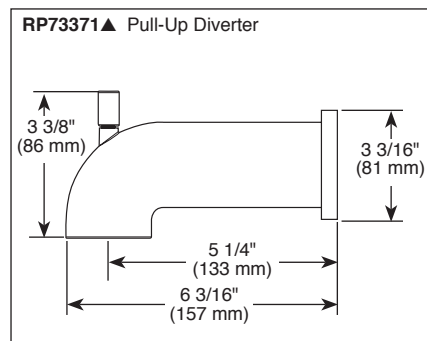

Submitted Model No.: _____

Specific Features: _____

▲ Designate Proper Finish Suffix

TUB AND SHOWER FAUCET TRIM

- Trinsic® Bath Collection
- Valve Only (T14059)
- Tub Only (T14159)
- Shower Only (T14259)
- Tub/Shower (T14459)

FEATURES:

- Monitor® 14 Series pressure balanced single handle bath mixing valve trim
- Single function H₂Okinetic® Technology showerhead

STANDARD SPECIFICATIONS:

- Maintains a balanced pressure of hot and cold water even when a valve is turned on or off elsewhere in the system
- For use with MultiChoice® Universal rough valve body (R10000 Series)
- Temperature only controlled with handle
- Field adjustable means to limit handle rotation into hot water zone
- 120° maximum handle rotation
- 2.0 gpm @ 80 psi, 7.6 L/min @ 550 kPa
- Red/blue pad print temperature indicators on escutcheon
- "-LHD" models indicate less showerhead
- 1/2" CWT slip-on spout adapter
- Stem extension kit RP77991 can be ordered to allow for an additional 1 3/4" wall thickness. RP77991 ships with chrome escutcheon screws. For special finishes also order RPI 2630 escutcheon screws in desired finish.

WARRANTY

- Lifetime limited warranty on parts (other than electronic parts and batteries) and finishes; or, for commercial users, for 5 years from date of purchase.
- 5 year limited warranty on electronic parts (other than batteries); or, for commercial users, for 1 year from the date of purchase. No warranty is provided on batteries.

COMPLIES WITH:

- ASME A112.18.1 / CSA B125.1
- ASSE 1016
- ICC/ANSI A117.1 - Valve control only
- EPA WaterSense®

55 E. 111th Street, Indianapolis, Indiana 46280
350 South Edgeware Road, St. Thomas, ON N5P 4L1
© 2017 Masco Corporation of Indiana