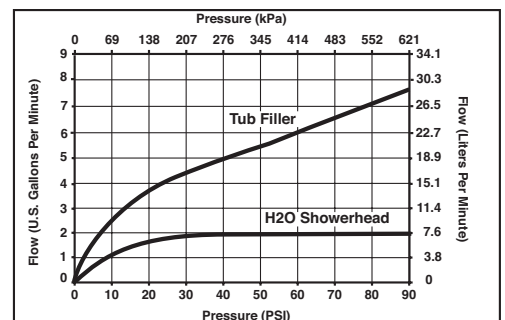

COMPLIES WITH:

- ASME A112.18.1 / CSA B125.1
- ASSE 1016
- ICC/ANSI A117.1 - Valve control only
- EPA WaterSense®