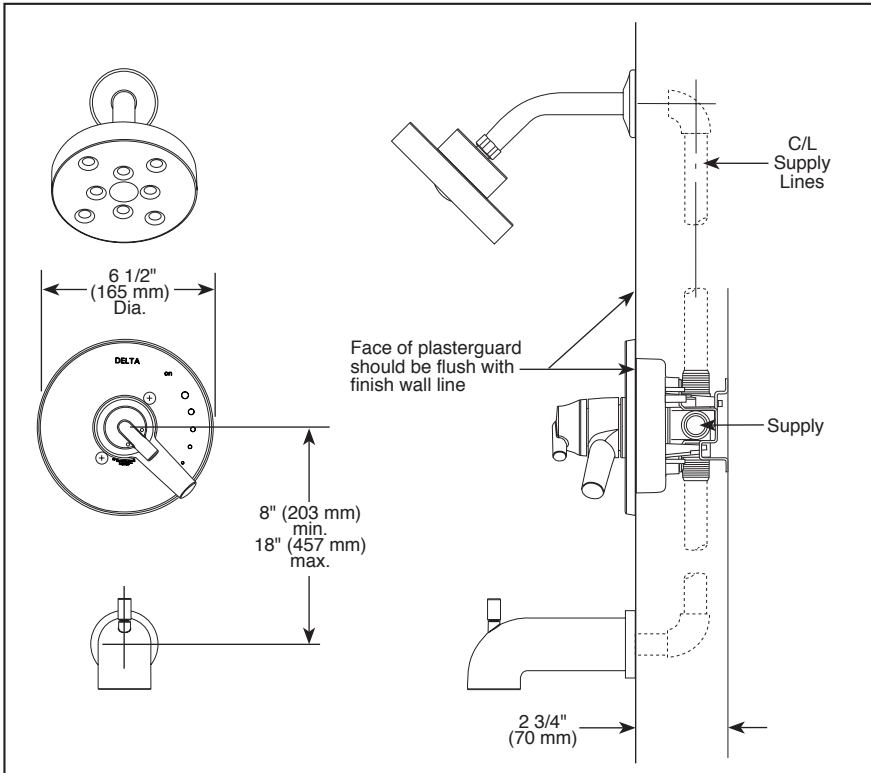

▲ Designate Proper Finish Suffix