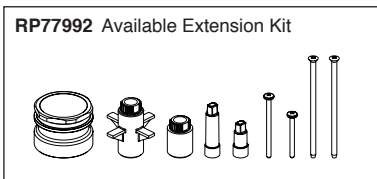

TUB AND SHOWER FAUCET TRIM

- Trinsic® Series
- Valve Only (T17059)
- Shower Only (T17259)
- Tub/Shower (T17459)

FEATURES:

- Monitor® 17 Series pressure balanced bath mixing valve with trim
- Single function H₂Okinetic® Technology showerhead

STANDARD SPECIFICATIONS:

- Maintains a balanced pressure of hot and cold water even when a valve is turned on or off elsewhere in the system
- Maximum 2.00 gpm @ 80 psi, 7.50 L/Min @ 552 kPa
- For use with MultiChoice® Universal rough valve body (R10000 Series)
- Back-to-back installation capability
- Solid brass forged body
- Lever volume control handle; temperature adjustment dial
- Field adjustable to limit handle rotation into hot water zone
- Maximum dial rotation adjustable between 90° and 180°
- All parts replaceable from the front of the valve
- Red/blue pad print temperature indicators on the temperature adjustment dial
- 1/2" CWT slip-on spout adapter
- "-LHD" models indicate less showerhead
- Stem extension kit RP77992 can be ordered to allow for an additional 1 3/4" wall thickness. RP77992 ships with chrome escutcheon screws. For special finishes also order RP12630 escutcheon screws in desired finish.

WARRANTY

- Lifetime limited warranty on parts (other than electronic parts and batteries) and finishes: or, for commercial users, for 5 years from date of purchase.
- 5 year limited warranty on electronic parts (other than batteries); or, for commercial users, for 1 year from the date of purchase. No warranty is provided on batteries.

Submitted Model No.: _____
Specific Features: _____

▲ Designate Proper Finish Suffix

COMPLIES WITH:

- ASME A112.18.1 / CSA B125.1
- ASSE 1016
- Indicates compliance to ICC/ANSI A117.1 - Valve control only
- EPA WaterSense®