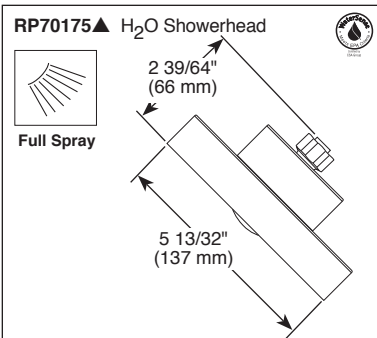

TUB AND SHOWER FAUCET TRIM

- Trinsic® Series
- Valve Only (T17059)
- Shower Only (T17259)
- Tub/Shower (T17459)

FEATURES:

- Monitor® 17 Series pressure balanced bath mixing valve with trim
- Single function H₂Okinetic® Technology showerhead

STANDARD SPECIFICATIONS:

- Maintains a balanced pressure of hot and cold water even when a valve is turned on or off elsewhere in the system
- Maximum 2.00 gpm @ 80 psi, 7.50 L/Min @ 552 kPa
- For use with MultiChoice® Universal rough valve body (R10000 Series)
- Back-to-back installation capability
- Solid brass forged body
- Lever volume control handle; temperature adjustment dial
- Field adjustable to limit handle rotation into hot water zone
- Maximum dial rotation adjustable between 90° and 180°
- All parts replaceable from the front of the valve
- Red/blue pad print temperature indicators on the temperature adjustment dial
- 1/2" CWT slip-on spout adapter
- "-LHD" models indicate less showerhead
- Stem extension kit RP77992 can be ordered to allow for an additional 1 3/4" wall thickness. RP77992 ships with chrome escutcheon screws. For special finishes also order RP12630 escutcheon screws in desired finish.

WARRANTY

- Lifetime limited warranty on parts (other than electronic parts and batteries) and finishes: or, for commercial users, for 5 years from date of purchase.
- 5 year limited warranty on electronic parts (other than batteries); or, for commercial users, for 1 year from the date of purchase. No warranty is provided on batteries.

Submitted Model No.: _____
Specific Features: _____

▲ Designate Proper Finish Suffix

COMPLIES WITH:

- ASME A112.18.1 / CSA B125.1
- ASSE 1016
- Indicates compliance to ICC/ANSI A117.1 - Valve control only
- EPA WaterSense®