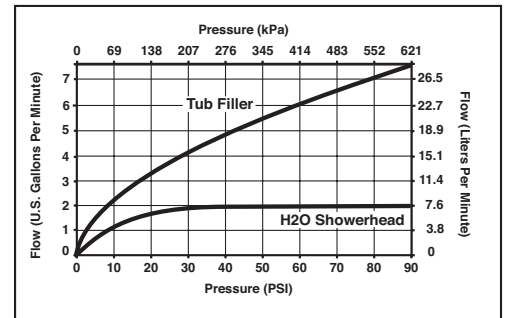

COMPLIES WITH:

- ASME A112.18.1 / CSA B125.1
- ASSE 1016
- Indicates compliance to ICC/ANSI A117.1 - Valve control only
- EPA WaterSense®