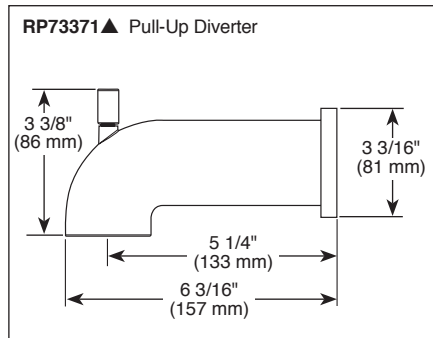

TUB AND SHOWER FAUCET TRIM

- Trinsic® Series
- Valve Only (T17059)
- Shower Only (T17259)
- Tub/Shower (T17459)

FEATURES:

- Monitor® 17 Series pressure balanced bath mixing valve with trim
- Single function H₂Okinetic® Technology showerhead

STANDARD SPECIFICATIONS:

- Maintains a balanced pressure of hot and cold water even when a valve is turned on or off elsewhere in the system
- Maximum 2.00 gpm @ 80 psi, 7.50 L/Min @ 552 kPa
- For use with MultiChoice® Universal rough valve body (R10000 Series)
- Back-to-back installation capability
- Solid brass forged body
- Lever volume control handle; temperature adjustment dial
- Field adjustable to limit handle rotation into hot water zone
- Maximum dial rotation adjustable between 90° and 180°
- All parts replaceable from the front of the valve
- Red/blue pad print temperature indicators on the temperature adjustment dial
- 1/2" CWT slip-on spout adapter
- "-LHD" models indicate less showerhead
- Stem extension kit RP77992 can be ordered to allow for an additional 1 3/4" wall thickness. RP77992 ships with chrome escutcheon screws. For special finishes also order RP12630 escutcheon screws in desired finish.

WARRANTY

- Lifetime limited warranty on parts (other than electronic parts and batteries) and finishes: or, for commercial users, for 5 years from date of purchase.
- 5 year limited warranty on electronic parts (other than batteries); or, for commercial users, for 1 year from the date of purchase. No warranty is provided on batteries.

Submitted Model No.: _____
Specific Features: _____

▲ Designate Proper Finish Suffix

COMPLIES WITH:

- ASME A112.18.1 / CSA B125.1
- ASSE 1016
- Indicates compliance to ICC/ANSI A117.1 - Valve control only
- EPA WaterSense®